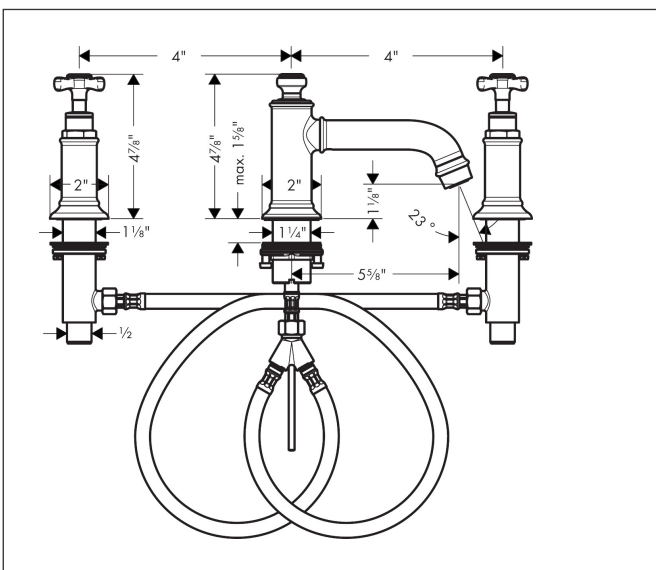

Brand	AXOR
Art. Name	AXOR Montreux Widespread Faucet 30 with Cross Handles and Pop-Up Drain, 1.2 GPM
Art. Nr.	16536341
Surface	Brushed Black Chrome
Pos.	1

Product Picture

Features

- Handle design: lever handle
- Spray pattern: Laminar spray
- Maximum flow rate (at 3 bar): 4.5 l/min
- Ceramic valves hot/cold 90°
- Pop-up drain G 1

Drawing

Technology