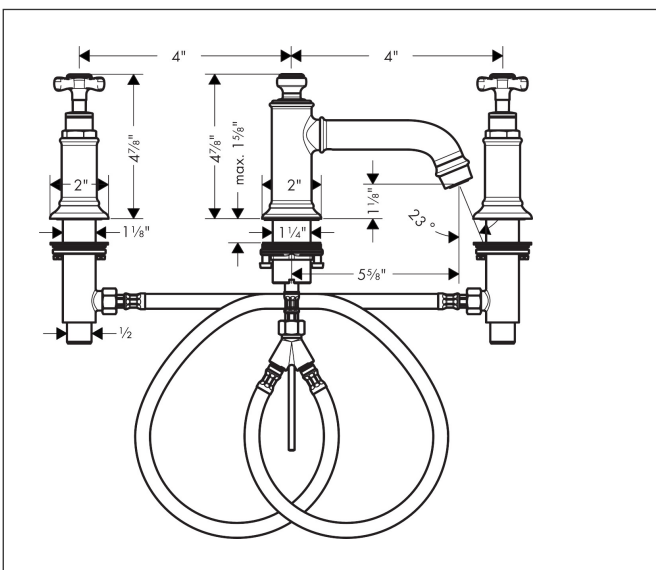

Brand	AXOR
Art. Name	AXOR Montreux Widespread Faucet 30 with Cross Handles and Pop-Up Drain, 1.2 GPM
Art. Nr.	16536821
Surface	Brushed Nickel
Pos.	1

Product Picture

Features

- Handle design: lever handle
- Spray pattern: Laminar spray
- Maximum flow rate (at 3 bar): 4.5 l/min
- Ceramic valves hot/cold 90°
- Pop-up drain G 1

Drawing

Technology