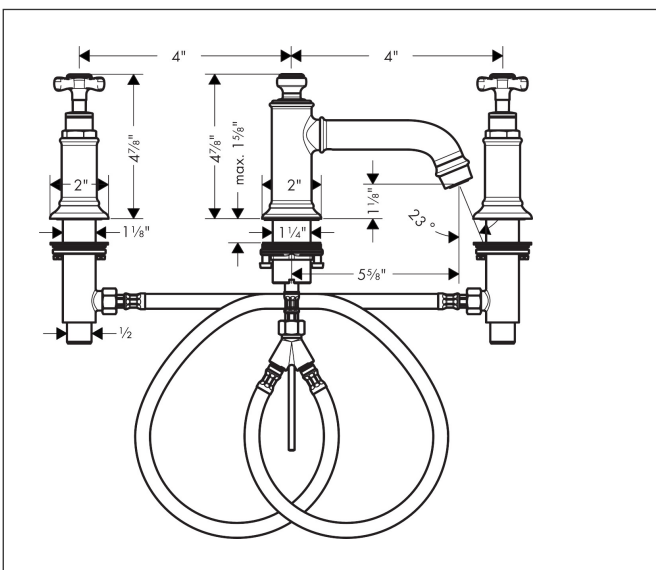

Brand AXOR
 Art. Name **AXOR Montreux** Widespread Faucet 30 with Cross Handles and Pop-Up Drain,
 1.2 GPM
 Art. Nr. 16536831
 Surface polished nickel
 Pos. 1

Product Picture

Features

- Handle design: lever handle
- Spray pattern: Laminar spray
- Maximum flow rate (at 3 bar): 4.5 l/min
- Ceramic valves hot/cold 90°
- Pop-up drain G 1

Drawing

Technology