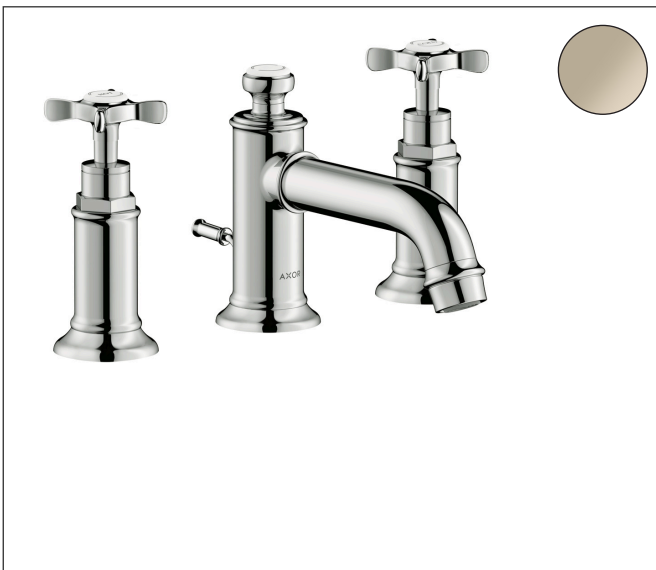

Brand AXOR
 Art. Name **AXOR Montreux** Widespread Faucet 30 with Cross Handles and Pop-Up Drain,
 1.2 GPM
 Art. Nr. 16536831
 Surface polished nickel
 Pos. 1

Product Picture

Features

- Handle design: lever handle
- Spray pattern: Laminar spray
- Maximum flow rate (at 3 bar): 4.5 l/min
- Ceramic valves hot/cold 90°
- Pop-up drain G 1

Drawing

Technology