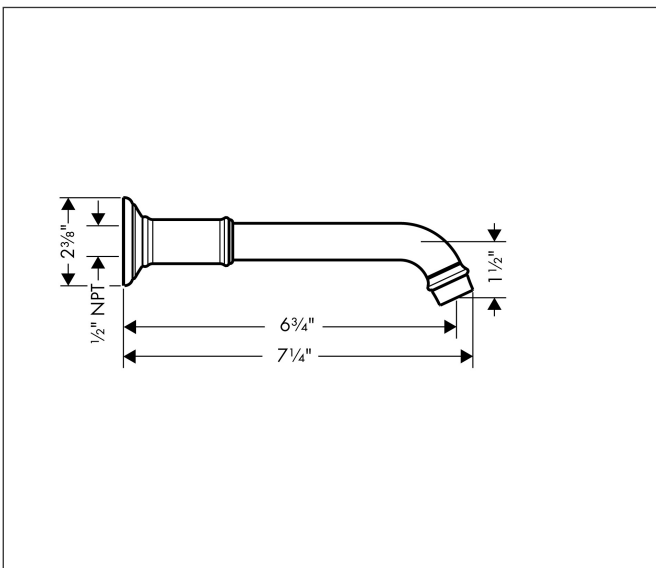

Brand AXOR
Art. Name **AXOR Montreux** Tub Spout
Art. Nr. 16541001
Surface Chrome
Pos. 1

Product Picture

Features

- Maximum flow rate (at 3 bar): 20 l/min
- Solid brass
- Scope of supply: bath tub filler, installation manual

Drawing

Brand AXOR
Art. Name **AXOR Montreux** Tub Spout
Art. Nr. 16541001
Surface Chrome
Pos. 1

Spare Parts Drawings for build year: >06/06

Brand AXOR
Art. Name **AXOR Montreux** Tub Spout
Art. Nr. 16541001
Surface Chrome
Pos. 1

Spare parts list for build year: >06/06

Pos.	Description	Article number
1	aerator M22x1 (5 l/min + 25 l/min)	95381000
2	escutcheon for spout	98576000