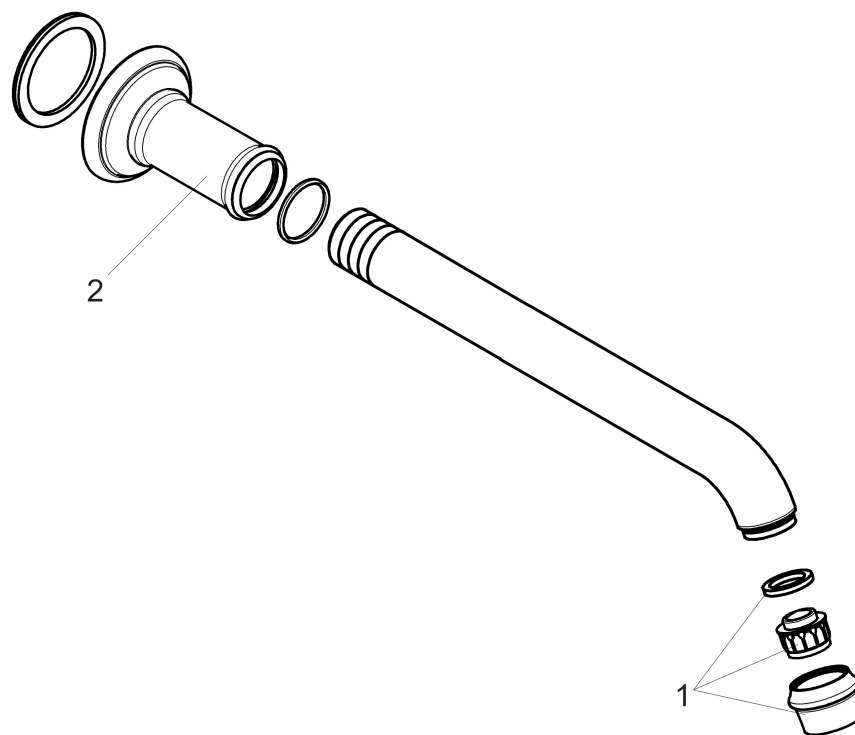

Brand AXOR
Art. Name **AXOR Montreux** Tub Spout
Art. Nr. 16541001
Surface Chrome
Pos. 1

Product Picture

Features

- Maximum flow rate (at 3 bar): 20 l/min
- Solid brass
- Scope of supply: bath tub filler, installation manual

Drawing

Brand AXOR
Art. Name **AXOR Montreux** Tub Spout
Art. Nr. 16541001
Surface Chrome
Pos. 1

Spare Parts Drawings for build year: >06/06

Brand AXOR
Art. Name **AXOR Montreux** Tub Spout
Art. Nr. 16541001
Surface Chrome
Pos. 1

Spare parts list for build year: >06/06

Pos.	Description	Article number
1	aerator M22x1 (5 l/min + 25 l/min)	95381000
2	escutcheon for spout	98576000