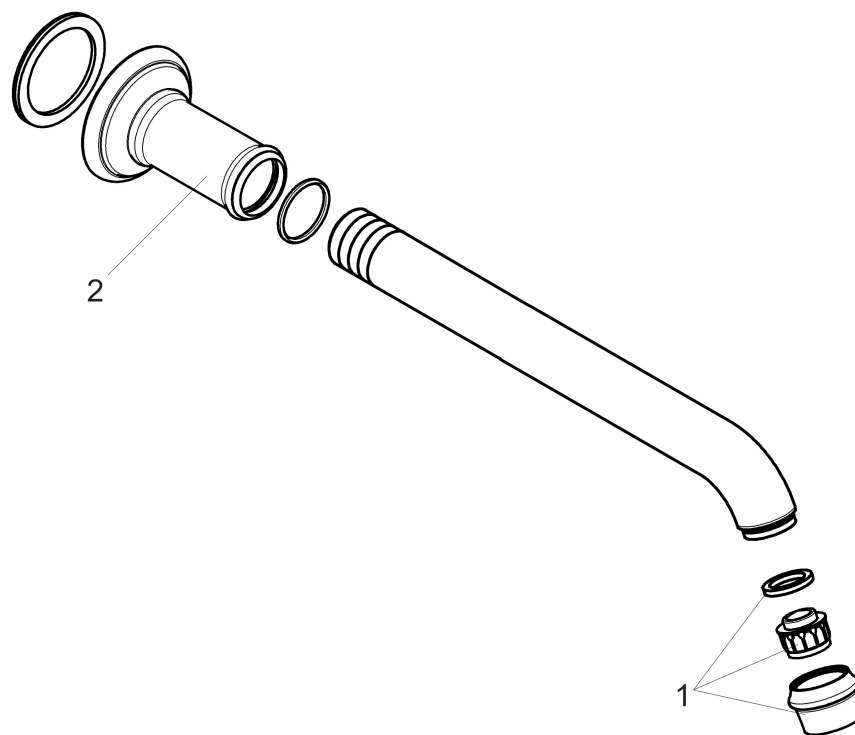

Brand AXOR
Art. Name **AXOR Montreux** Tub Spout
Art. Nr. 16541821
Surface Brushed Nickel
Pos. 1

Product Picture

Features

- Maximum flow rate (at 3 bar): 20 l/min
- Solid brass
- Scope of supply: bath tub filler, installation manual

Drawing

Brand AXOR
Art. Name **AXOR Montreux** Tub Spout
Art. Nr. 16541821
Surface Brushed Nickel
Pos. 1

Spare Parts Drawings for build year: >06/06

Brand AXOR
Art. Name **AXOR Montreux** Tub Spout
Art. Nr. 16541821
Surface Brushed Nickel
Pos. 1

Spare parts list for build year: >06/06

Pos.	Description	Article number
1	aerator M22x1 (5 l/min + 25 l/min)	95381820
2	escutcheon for spout	98576820