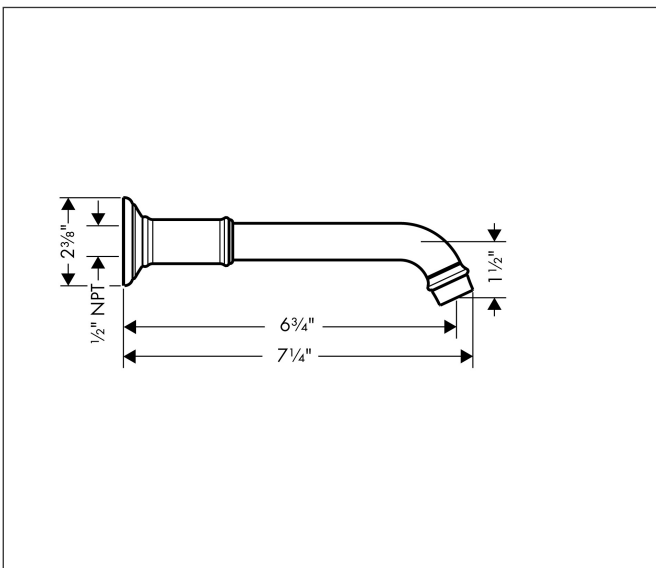

Brand AXOR
Art. Name **AXOR Montreux** Tub Spout
Art. Nr. 16541821
Surface Brushed Nickel
Pos. 1

Product Picture

Features

- Maximum flow rate (at 3 bar): 20 l/min
- Solid brass
- Scope of supply: bath tub filler, installation manual

Drawing

Brand AXOR
Art. Name **AXOR Montreux** Tub Spout
Art. Nr. 16541821
Surface Brushed Nickel
Pos. 1

Spare Parts Drawings for build year: >06/06

Brand AXOR
Art. Name **AXOR Montreux** Tub Spout
Art. Nr. 16541821
Surface Brushed Nickel
Pos. 1

Spare parts list for build year: >06/06

Pos.	Description	Article number
1	aerator M22x1 (5 l/min + 25 l/min)	95381820
2	escutcheon for spout	98576820