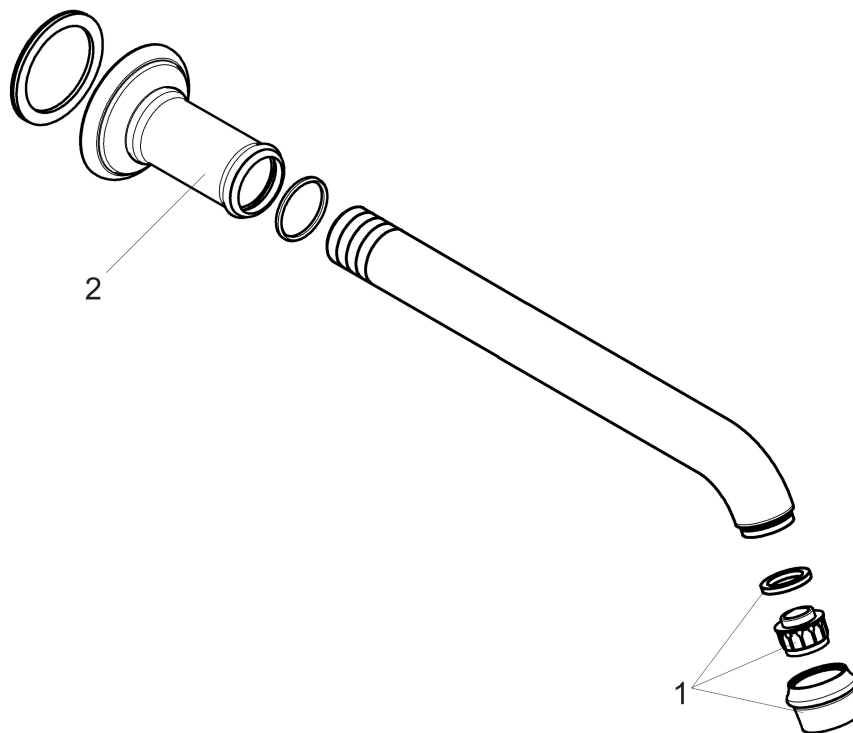

Brand AXOR
Art. Name **AXOR Montreux** Tub Spout
Art. Nr. 16541831
Surface polished nickel
Pos. 1

Product Picture

Features

- Maximum flow rate (at 3 bar): 20 l/min
- Solid brass
- Scope of supply: bath tub filler, installation manual

Drawing

Brand AXOR
Art. Name **AXOR Montreux** Tub Spout
Art. Nr. 16541831
Surface polished nickel
Pos. 1

Spare Parts Drawings for build year: >06/06

Brand AXOR
Art. Name **AXOR Montreux** Tub Spout
Art. Nr. 16541831
Surface polished nickel
Pos. 1

Spare parts list for build year: >06/06

Pos.	Description	Article number
1	aerator M22x1 (5 l/min + 25 l/min)	95381830
2	escutcheon for spout	98576830