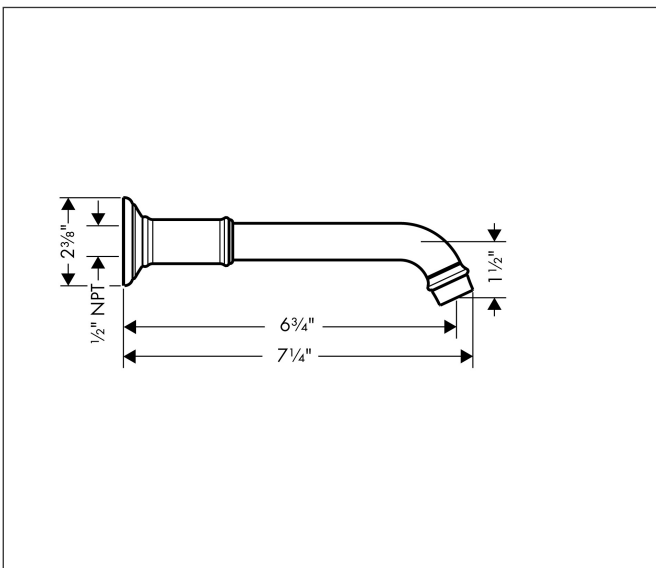

Brand AXOR
Art. Name **AXOR Montreux** Tub Spout
Art. Nr. 16541831
Surface polished nickel
Pos. 1

Product Picture

Features

- Maximum flow rate (at 3 bar): 20 l/min
- Solid brass
- Scope of supply: bath tub filler, installation manual

Drawing

Brand AXOR
Art. Name **AXOR Montreux** Tub Spout
Art. Nr. 16541831
Surface polished nickel
Pos. 1

Spare Parts Drawings for build year: >06/06

Brand AXOR
Art. Name **AXOR Montreux** Tub Spout
Art. Nr. 16541831
Surface polished nickel
Pos. 1

Spare parts list for build year: >06/06

Pos.	Description	Article number
1	aerator M22x1 (5 l/min + 25 l/min)	95381830
2	escutcheon for spout	98576830