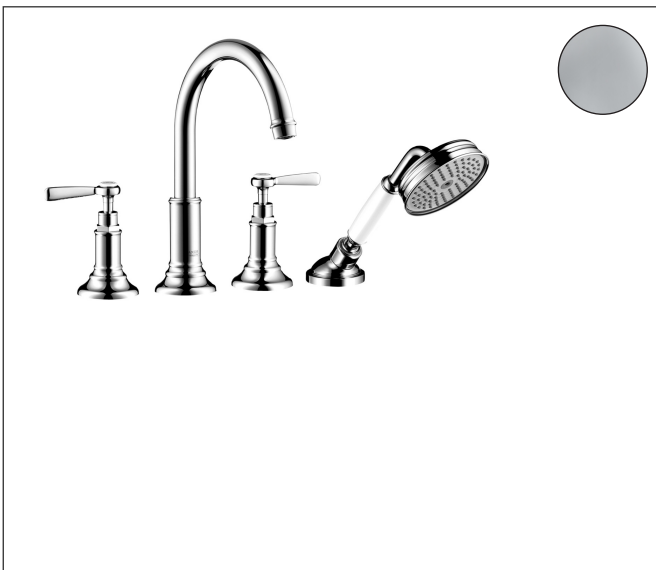

Brand AXOR
 Art. Name **AXOR Montreux** 4-Hole Roman Tub Set Trim with Lever Handles and 1.8 GPM Handshower
 Art. Nr. 16555001
 Surface Chrome
 Pos. 1

Product Picture

Features

- Maximum flow rate (at 3 bar): 22.7 l/min
- Flow rate of handshower (at 3 bar): 6.8 l/min
- Ceramic valves 90°
- Non-return valve

Drawing

Technology

Brand AXOR
 Art. Name **AXOR Montreux** 4-Hole Roman Tub Set Trim with Lever Handles and 1.8 GPM Handshower
 Art. Nr. 16555001
 Surface Chrome
 Pos. 1

Spare Parts Drawings for build year: >01/19

Brand AXOR
 Art. Name **AXOR Montreux** 4-Hole Roman Tub Set Trim with Lever Handles and 1.8 GPM Handshower
 Art. Nr. 16555001
 Surface Chrome
 Pos. 1

Spare parts list for build year: >01/19

Pos.	Description	Article number
1	spout cpl.	98606000
2	diverter knob	98607000
3	aerator M22x1 (25 l/min)	98575000
4	set of screw covers, cold / hot water / neutral	97987000
5	escutcheon	98605000
6	selector assy	96775000
7	handshower	04695000
8	filter packing	94246000
9	shower holder, assy	96433000
10	escutcheon for shower holder	96237000
11	shower hose 2,00 m	94148000
12	set of non return valves DW 15	94074000
13	handle	16691000
14	shut off unit left closing	94008000
15	hollow set screw M6x6	97660000
16	O-ring 20x1,5	98197000
17	guide tube	92214000
18	O-Ring 14x2,5	98189000
19	O-Ring 23x2,5	98183000
20	O-Ring 22x2	98185000
21	O-ring 9x2,5	98217000
22	O-ring 16x2	98133000
23	escutcheon chuck	97105000
24	nut	97584000
25	insert for shower holder	96942000
26	O-ring 38x2,5	98198000
27	O-Ring 28x2	98194000
28	O-ring 11x2	98127000