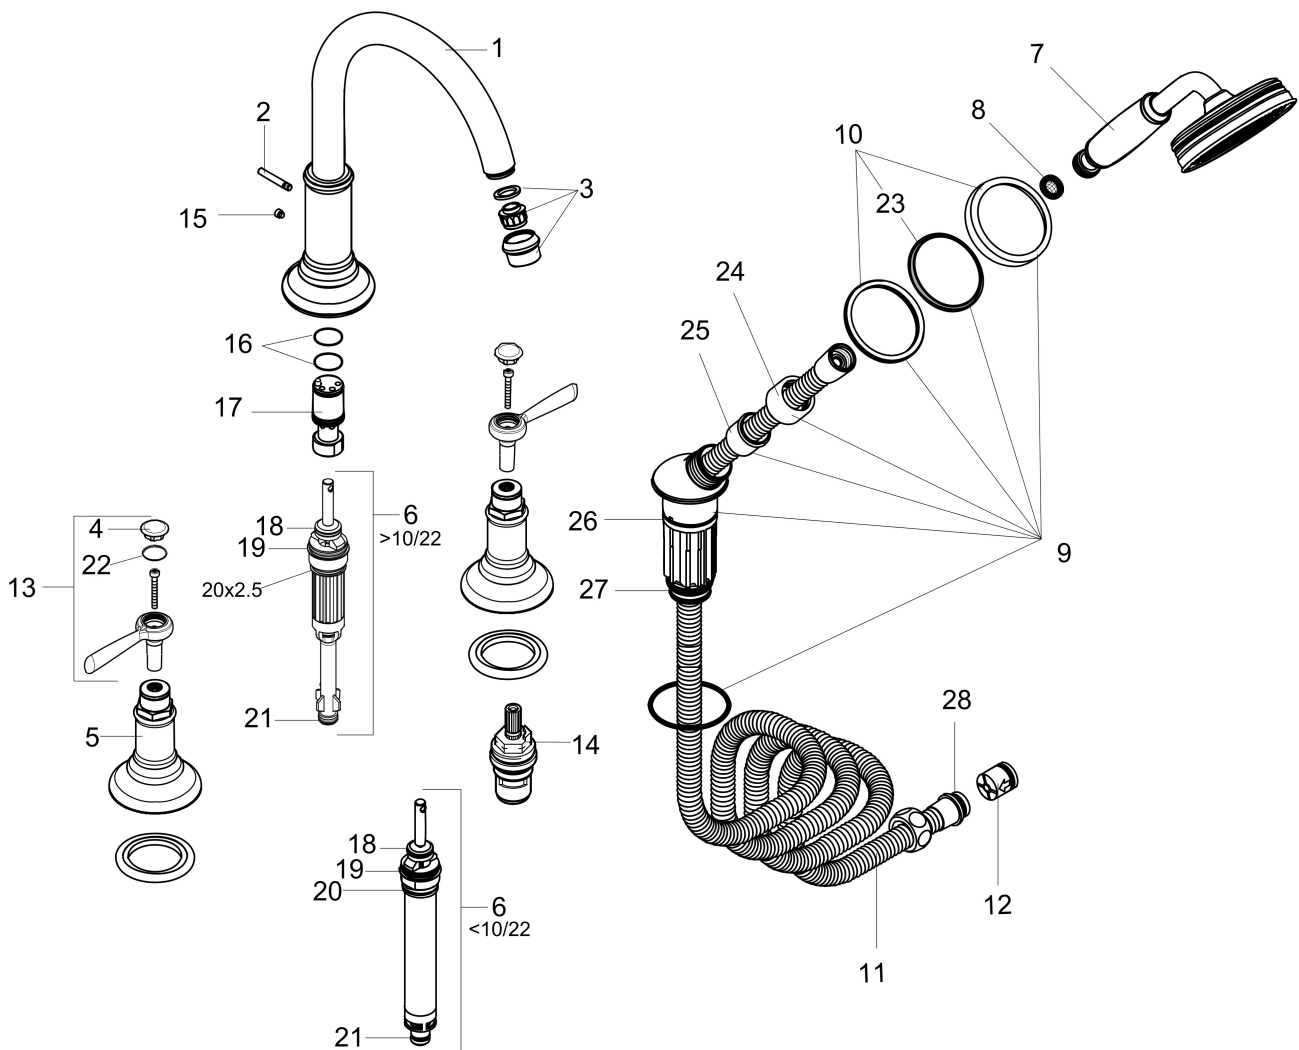

Brand AXOR
 Art. Name **AXOR Montreux** 4-Hole Roman Tub Set Trim with Lever Handles and 1.8 GPM Handshower
 Art. Nr. 16555001
 Surface Chrome
 Pos. 1

Product Picture

Features

- Maximum flow rate (at 3 bar): 22.7 l/min
- Flow rate of handshower (at 3 bar): 6.8 l/min
- Ceramic valves 90°
- Non-return valve

Drawing

Technology

Brand AXOR
 Art. Name **AXOR Montreux** 4-Hole Roman Tub Set Trim with Lever Handles and 1.8 GPM Handshower
 Art. Nr. 16555001
 Surface Chrome
 Pos. 1

Spare Parts Drawings for build year: >01/19

Brand AXOR
 Art. Name **AXOR Montreux** 4-Hole Roman Tub Set Trim with Lever Handles and 1.8 GPM Handshower
 Art. Nr. 16555001
 Surface Chrome
 Pos. 1

Spare parts list for build year: >01/19

Pos.	Description	Article number
1	spout cpl.	98606000
2	diverter knob	98607000
3	aerator M22x1 (25 l/min)	98575000
4	set of screw covers, cold / hot water / neutral	97987000
5	escutcheon	98605000
6	selector assy	96775000
7	handshower	04695000
8	filter packing	94246000
9	shower holder, assy	96433000
10	escutcheon for shower holder	96237000
11	shower hose 2,00 m	94148000
12	set of non return valves DW 15	94074000
13	handle	16691000
14	shut off unit left closing	94008000
15	hollow set screw M6x6	97660000
16	O-ring 20x1,5	98197000
17	guide tube	92214000
18	O-Ring 14x2,5	98189000
19	O-Ring 23x2,5	98183000
20	O-Ring 22x2	98185000
21	O-ring 9x2,5	98217000
22	O-ring 16x2	98133000
23	escutcheon chuck	97105000
24	nut	97584000
25	insert for shower holder	96942000
26	O-ring 38x2,5	98198000
27	O-Ring 28x2	98194000
28	O-ring 11x2	98127000