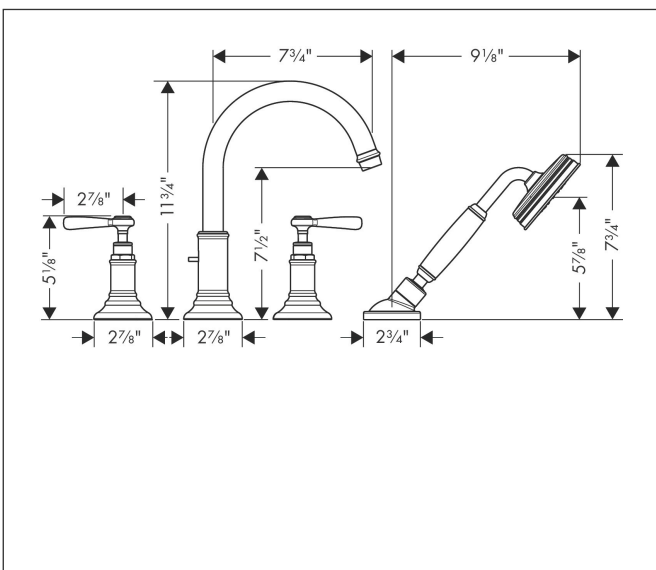

Brand AXOR
 Art. Name **AXOR Montreux** 4-Hole Roman Tub Set Trim with Lever Handles and 1.8 GPM Handshower
 Art. Nr. 16555001
 Surface Chrome
 Pos. 1

Product Picture

Features

- Maximum flow rate (at 3 bar): 22.7 l/min
- Flow rate of handshower (at 3 bar): 6.8 l/min
- Ceramic valves 90°
- Non-return valve

Drawing

Technology

Brand AXOR
 Art. Name **AXOR Montreux** 4-Hole Roman Tub Set Trim with Lever Handles and 1.8 GPM Handshower
 Art. Nr. 16555001
 Surface Chrome
 Pos. 1

Spare Parts Drawings for build year: >01/19

Brand AXOR
 Art. Name **AXOR Montreux** 4-Hole Roman Tub Set Trim with Lever Handles and 1.8 GPM Handshower
 Art. Nr. 16555001
 Surface Chrome
 Pos. 1

Spare parts list for build year: >01/19

Pos.	Description	Article number
1	spout cpl.	98606000
2	diverter knob	98607000
3	aerator M22x1 (25 l/min)	98575000
4	set of screw covers, cold / hot water / neutral	97987000
5	escutcheon	98605000
6	selector assy	96775000
7	handshower	04695000
8	filter packing	94246000
9	shower holder, assy	96433000
10	escutcheon for shower holder	96237000
11	shower hose 2,00 m	94148000
12	set of non return valves DW 15	94074000
13	handle	16691000
14	shut off unit left closing	94008000
15	hollow set screw M6x6	97660000
16	O-ring 20x1,5	98197000
17	guide tube	92214000
18	O-Ring 14x2,5	98189000
19	O-Ring 23x2,5	98183000
20	O-Ring 22x2	98185000
21	O-ring 9x2,5	98217000
22	O-ring 16x2	98133000
23	escutcheon chuck	97105000
24	nut	97584000
25	insert for shower holder	96942000
26	O-ring 38x2,5	98198000
27	O-Ring 28x2	98194000
28	O-ring 11x2	98127000