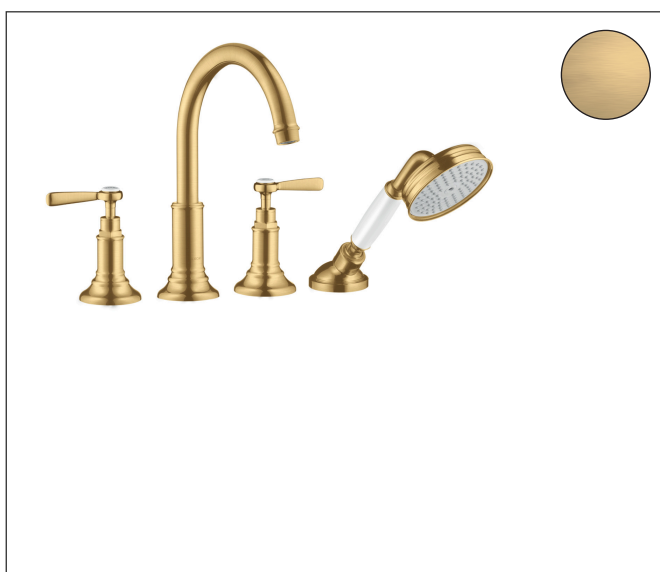

Brand AXOR  
 Art. Name **AXOR Montreux** 4-Hole Roman Tub Set Trim with Lever Handles and 1.8 GPM Handshower  
 Art. Nr. 16555251  
 Surface Brushed Gold Optic  
 Pos. 1

## Product Picture

## Features

- Maximum flow rate (at 3 bar): 22.7 l/min
- Flow rate of handshower (at 3 bar): 6.8 l/min
- Ceramic valves 90°
- Non-return valve