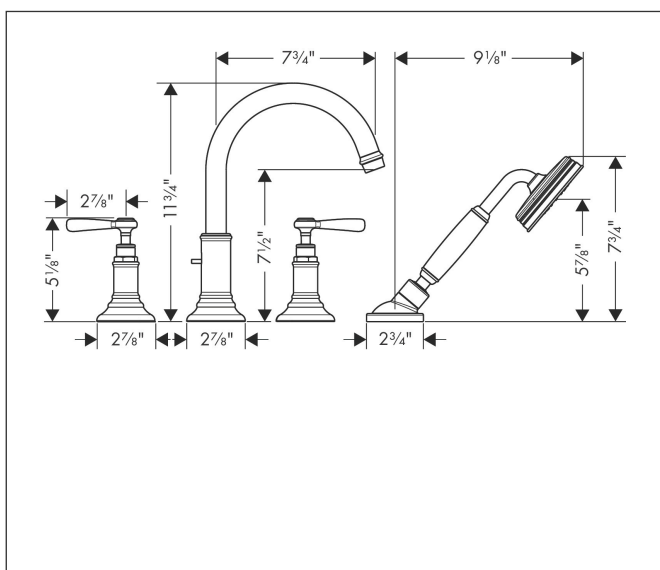

Brand AXOR
Art. Name **AXOR Montreux** 4-Hole Roman Tub Set Trim with Lever Handles and 1.8 GPM Handshower
Art. Nr. 16555251
Surface Brushed Gold Optic
Pos. 1

Product Picture

Features

- Maximum flow rate (at 3 bar): 22.7 l/min
- Flow rate of handshower (at 3 bar): 6.8 l/min
- Ceramic valves 90°
- Non-return valve

Drawing

Technology