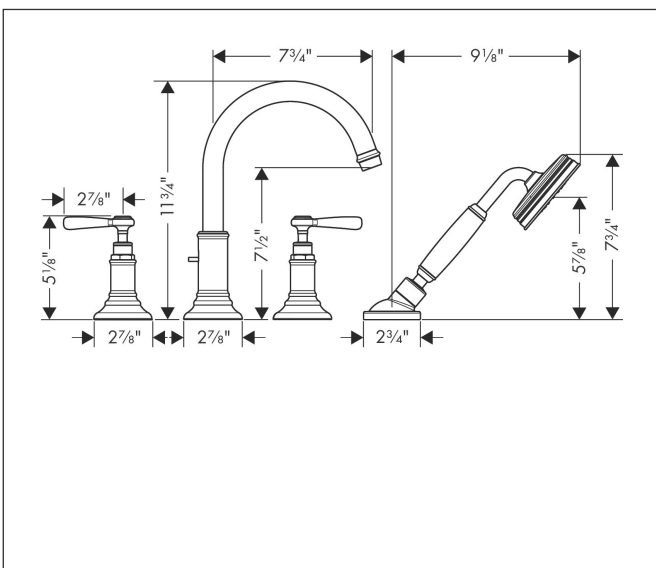

Brand AXOR
 Art. Name **AXOR Montreux** 4-Hole Roman Tub Set Trim with Lever Handles and 1.8 GPM Handshower
 Art. Nr. 16555341
 Surface Brushed Black Chrome
 Pos. 1

Product Picture

Features

- Maximum flow rate (at 3 bar): 22.7 l/min
- Flow rate of handshower (at 3 bar): 6.8 l/min
- Ceramic valves 90°
- Non-return valve

Drawing

Technology