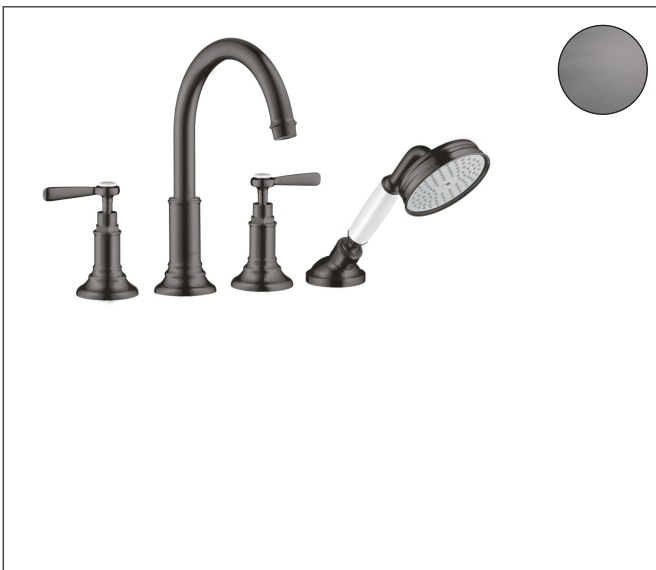

Brand AXOR
 Art. Name **AXOR Montreux** 4-Hole Roman Tub Set Trim with Lever Handles and 1.8 GPM Handshower
 Art. Nr. 16555341
 Surface Brushed Black Chrome
 Pos. 1

Product Picture

Features

- Maximum flow rate (at 3 bar): 22.7 l/min
- Flow rate of handshower (at 3 bar): 6.8 l/min
- Ceramic valves 90°
- Non-return valve