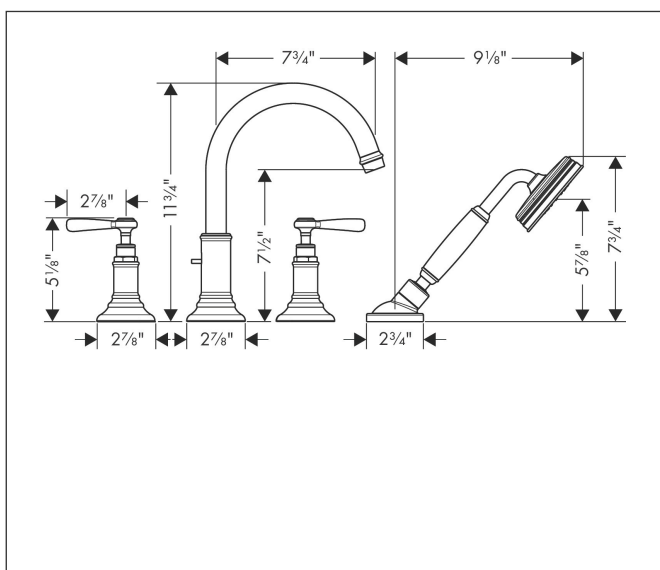

Brand AXOR
Art. Name **AXOR Montreux** 4-Hole Roman Tub Set Trim with Lever Handles and 1.8 GPM Handshower
Art. Nr. 16555821
Surface Brushed Nickel
Pos. 1

Product Picture

Features

- Maximum flow rate (at 3 bar): 22.7 l/min
- Flow rate of handshower (at 3 bar): 6.8 l/min
- Ceramic valves 90°
- Non-return valve

Drawing

Technology