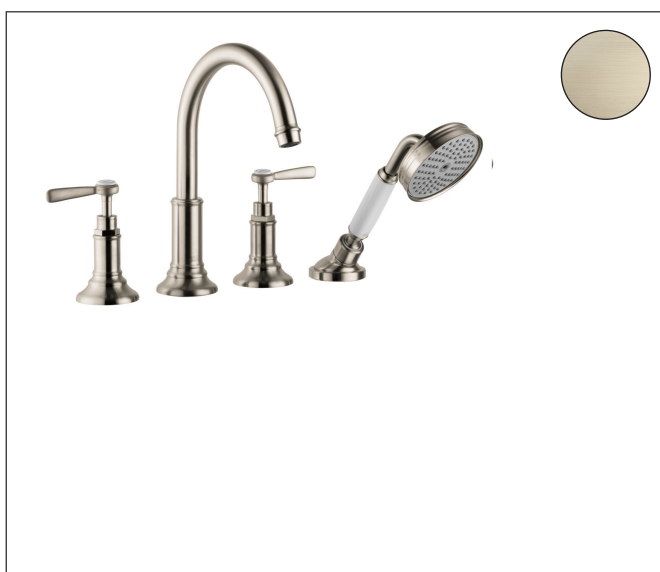

Brand AXOR  
 Art. Name **AXOR Montreux** 4-Hole Roman Tub Set Trim with Lever Handles and 1.8 GPM Handshower  
 Art. Nr. 16555821  
 Surface Brushed Nickel  
 Pos. 1

## Product Picture

## Features

- Maximum flow rate (at 3 bar): 22.7 l/min
- Flow rate of handshower (at 3 bar): 6.8 l/min
- Ceramic valves 90°
- Non-return valve