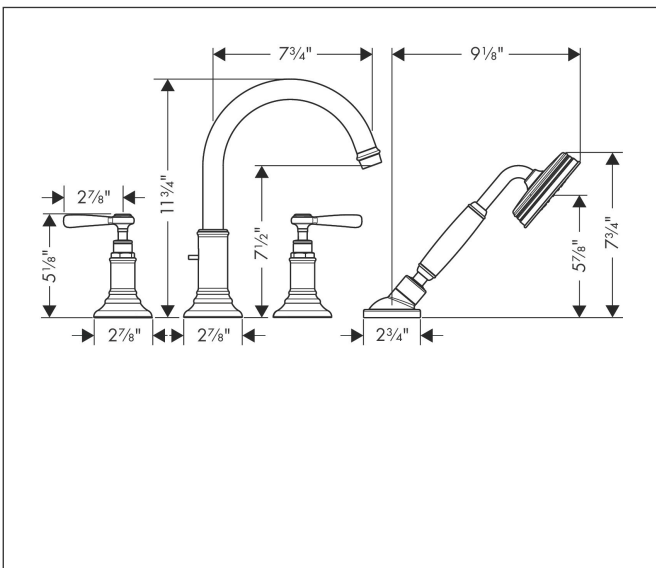

Brand AXOR
 Art. Name **AXOR Montreux** 4-Hole Roman Tub Set Trim with Lever Handles and 1.8 GPM Handshower
 Art. Nr. 16555831
 Surface polished nickel
 Pos. 1

Product Picture

Features

- Maximum flow rate (at 3 bar): 22.7 l/min
- Flow rate of handshower (at 3 bar): 6.8 l/min
- Ceramic valves 90°
- Non-return valve

Drawing

Technology

Brand AXOR
 Art. Name **AXOR Montreux** 4-Hole Roman Tub Set Trim with Lever Handles and 1.8 GPM Handshower
 Art. Nr. 16555831
 Surface polished nickel
 Pos. 1

Spare Parts Drawings for build year: >01/19

Brand AXOR
 Art. Name **AXOR Montreux** 4-Hole Roman Tub Set Trim with Lever Handles and 1.8 GPM Handshower
 Art. Nr. 16555831
 Surface polished nickel
 Pos. 1

Spare parts list for build year: >01/19

Pos.	Description	Article number
1	spout cpl.	98606830
2	diverter knob	98607830
3	aerator M22x1 (25 l/min)	98575830
4	set of screw covers, cold / hot water / neutral	97987000
5	escutcheon	98605830
6	selector assy	96775000
7	handshower	04695830
8	filter packing	94246000
9	shower holder, assy	96433830
10	escutcheon for shower holder	96237830
11	shower hose 2,00 m	94148000
12	set of non return valves DW 15	94074000
13	handle	16691830
14	shut off unit left closing	94008000
15	hollow set screw M6x6	97660000
16	O-ring 20x1,5	98197000
17	guide tube	92214000
18	O-Ring 14x2,5	98189000
19	O-Ring 23x2,5	98183000
20	O-Ring 22x2	98185000
21	O-ring 9x2,5	98217000
22	O-ring 16x2	98133000
23	escutcheon chuck	97105000
24	nut	97584830
25	insert for shower holder	96942000
26	O-ring 38x2,5	98198000
27	O-Ring 28x2	98194000
28	O-ring 11x2	98127000