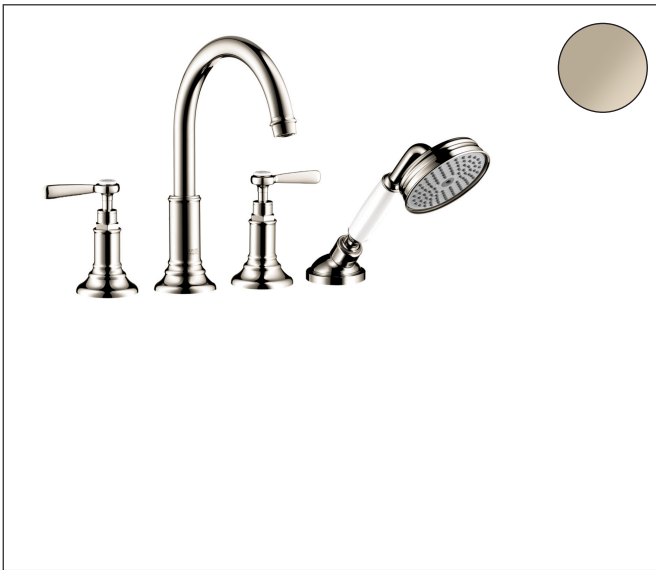

Brand AXOR
 Art. Name **AXOR Montreux** 4-Hole Roman Tub Set Trim with Lever Handles and 1.8 GPM Handshower
 Art. Nr. 16555831
 Surface polished nickel
 Pos. 1

Product Picture

Features

- Maximum flow rate (at 3 bar): 22.7 l/min
- Flow rate of handshower (at 3 bar): 6.8 l/min
- Ceramic valves 90°
- Non-return valve

Drawing

Technology

Brand AXOR
 Art. Name **AXOR Montreux** 4-Hole Roman Tub Set Trim with Lever Handles and 1.8 GPM Handshower
 Art. Nr. 16555831
 Surface polished nickel
 Pos. 1

Spare Parts Drawings for build year: >01/19

Brand AXOR
 Art. Name **AXOR Montreux** 4-Hole Roman Tub Set Trim with Lever Handles and 1.8 GPM Handshower
 Art. Nr. 16555831
 Surface polished nickel
 Pos. 1

Spare parts list for build year: >01/19

Pos.	Description	Article number
1	spout cpl.	98606830
2	diverter knob	98607830
3	aerator M22x1 (25 l/min)	98575830
4	set of screw covers, cold / hot water / neutral	97987000
5	escutcheon	98605830
6	selector assy	96775000
7	handshower	04695830
8	filter packing	94246000
9	shower holder, assy	96433830
10	escutcheon for shower holder	96237830
11	shower hose 2,00 m	94148000
12	set of non return valves DW 15	94074000
13	handle	16691830
14	shut off unit left closing	94008000
15	hollow set screw M6x6	97660000
16	O-ring 20x1,5	98197000
17	guide tube	92214000
18	O-Ring 14x2,5	98189000
19	O-Ring 23x2,5	98183000
20	O-Ring 22x2	98185000
21	O-ring 9x2,5	98217000
22	O-ring 16x2	98133000
23	escutcheon chuck	97105000
24	nut	97584830
25	insert for shower holder	96942000
26	O-ring 38x2,5	98198000
27	O-Ring 28x2	98194000
28	O-ring 11x2	98127000