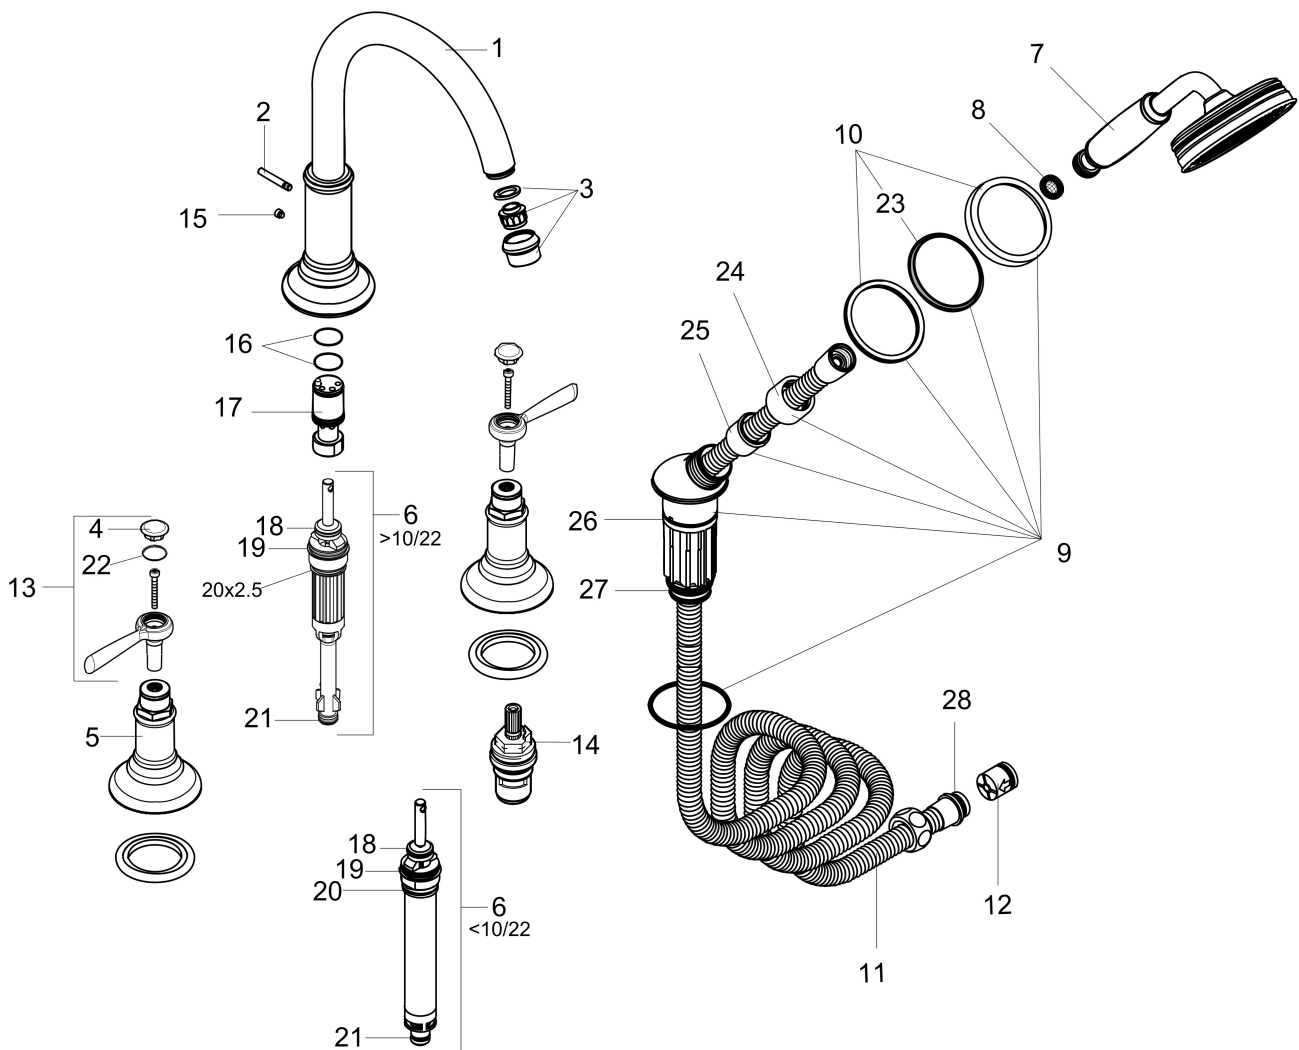

Brand AXOR
 Art. Name **AXOR Montreux** 4-Hole Roman Tub Set Trim with Lever Handles and 1.8 GPM Handshower
 Art. Nr. 16555831
 Surface polished nickel
 Pos. 1

Product Picture

Features

- Maximum flow rate (at 3 bar): 22.7 l/min
- Flow rate of handshower (at 3 bar): 6.8 l/min
- Ceramic valves 90°
- Non-return valve

Drawing

Technology

Brand AXOR
 Art. Name **AXOR Montreux** 4-Hole Roman Tub Set Trim with Lever Handles and 1.8 GPM Handshower
 Art. Nr. 16555831
 Surface polished nickel
 Pos. 1

Spare Parts Drawings for build year: >01/19

Brand AXOR
 Art. Name **AXOR Montreux** 4-Hole Roman Tub Set Trim with Lever Handles and 1.8 GPM Handshower
 Art. Nr. 16555831
 Surface polished nickel
 Pos. 1

Spare parts list for build year: >01/19

Pos.	Description	Article number
1	spout cpl.	98606830
2	diverter knob	98607830
3	aerator M22x1 (25 l/min)	98575830
4	set of screw covers, cold / hot water / neutral	97987000
5	escutcheon	98605830
6	selector assy	96775000
7	handshower	04695830
8	filter packing	94246000
9	shower holder, assy	96433830
10	escutcheon for shower holder	96237830
11	shower hose 2,00 m	94148000
12	set of non return valves DW 15	94074000
13	handle	16691830
14	shut off unit left closing	94008000
15	hollow set screw M6x6	97660000
16	O-ring 20x1,5	98197000
17	guide tube	92214000
18	O-Ring 14x2,5	98189000
19	O-Ring 23x2,5	98183000
20	O-Ring 22x2	98185000
21	O-ring 9x2,5	98217000
22	O-ring 16x2	98133000
23	escutcheon chuck	97105000
24	nut	97584830
25	insert for shower holder	96942000
26	O-ring 38x2,5	98198000
27	O-Ring 28x2	98194000
28	O-ring 11x2	98127000