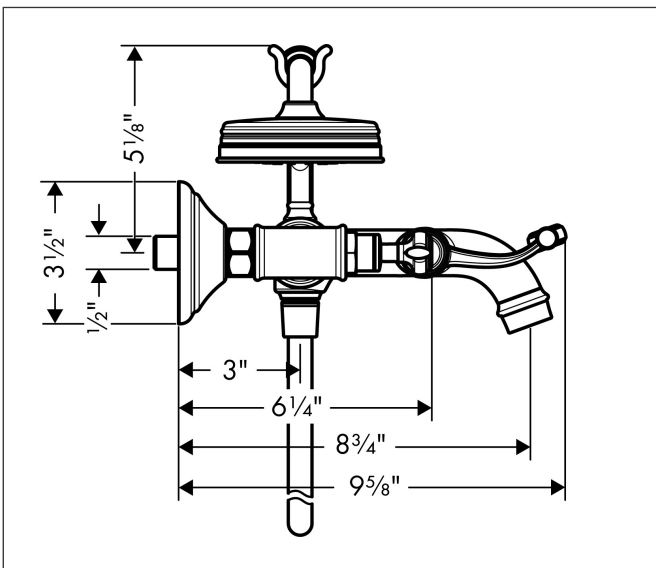

Brand	AXOR
Art. Name	AXOR Montreux 2-Handle Wall-Mounted Tub Filler with Lever Handles and 1.8 GPM Handshower
Art. Nr.	16556001
Surface	Chrome
Pos.	1

Product Picture

Features

- Maximum flow rate (at 3 bar): 20 l/min
- Flow rate of handshower (at 3 bar): 6.8 l/min
- Ceramic valves 90°
- Non-return valve

Drawing

Technology