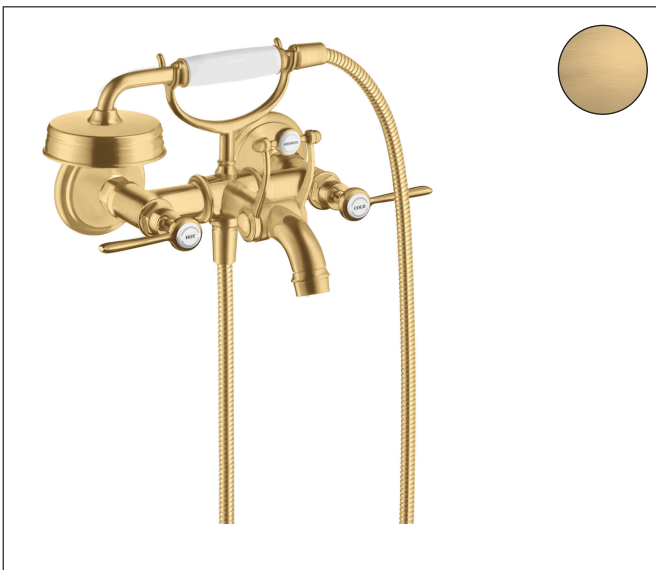

Brand	AXOR
Art. Name	AXOR Montreux 2-Handle Wall-Mounted Tub Filler with Lever Handles and 1.8 GPM Handshower
Art. Nr.	16556251
Surface	Brushed Gold Optic
Pos.	1

Product Picture

Features

- Maximum flow rate (at 3 bar): 20 l/min
- Flow rate of handshower (at 3 bar): 6.8 l/min
- Ceramic valves 90°
- Non-return valve

Drawing

Technology