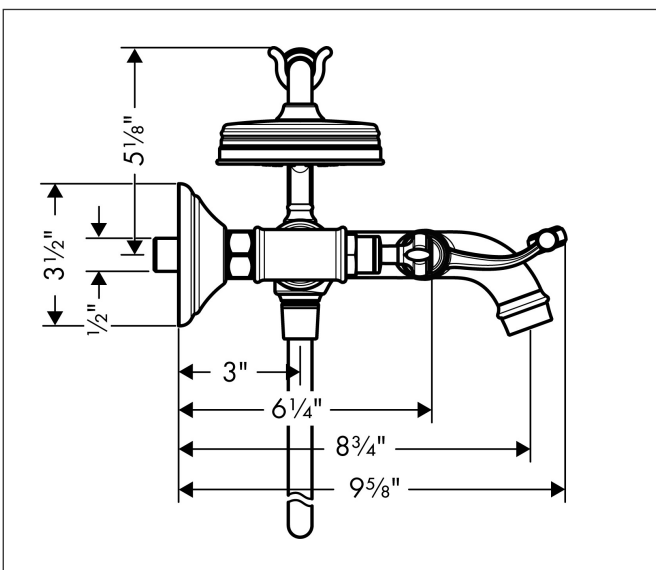

Brand	AXOR
Art. Name	AXOR Montreux 2-Handle Wall-Mounted Tub Filler with Lever Handles and 1.8 GPM Handshower
Art. Nr.	16556251
Surface	Brushed Gold Optic
Pos.	1

Product Picture

Features

- Maximum flow rate (at 3 bar): 20 l/min
- Flow rate of handshower (at 3 bar): 6.8 l/min
- Ceramic valves 90°
- Non-return valve

Drawing

Technology