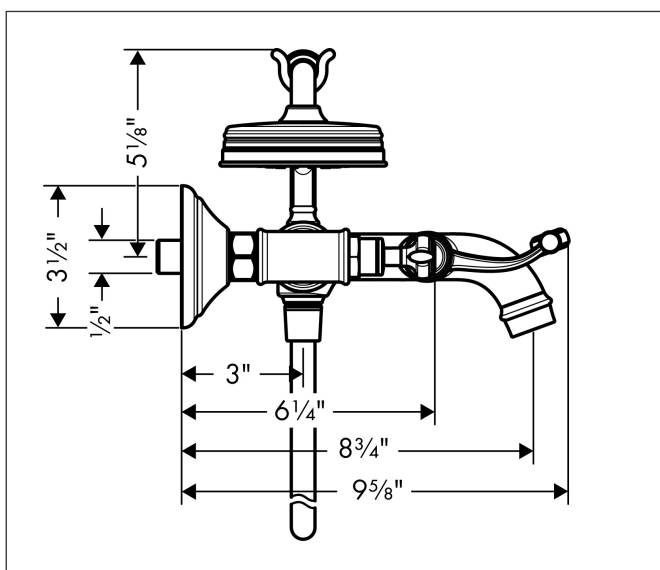

Brand	AXOR
Art. Name	AXOR Montreux 2-Handle Wall-Mounted Tub Filler with Lever Handles and 1.8 GPM Handshower
Art. Nr.	16556341
Surface	Brushed Black Chrome
Pos.	1

Product Picture

Features

- Maximum flow rate (at 3 bar): 20 l/min
- Flow rate of handshower (at 3 bar): 6.8 l/min
- Ceramic valves 90°
- Non-return valve

Drawing

Technology