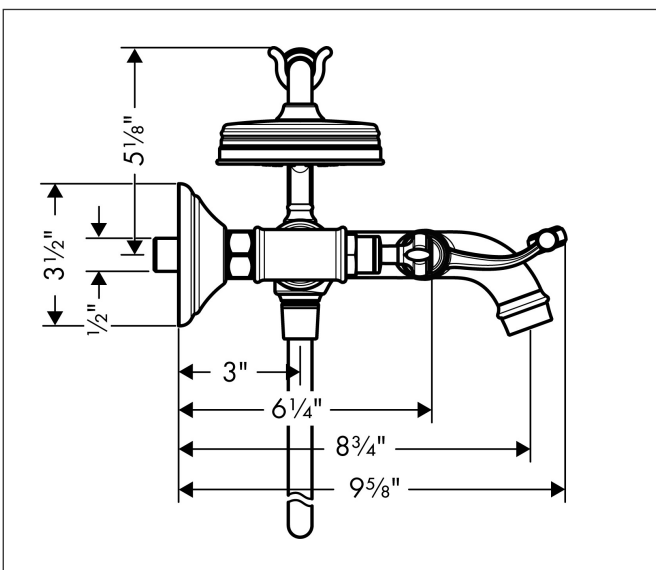

Brand	AXOR
Art. Name	AXOR Montreux 2-Handle Wall-Mounted Tub Filler with Lever Handles and 1.8 GPM Handshower
Art. Nr.	16556821
Surface	Brushed Nickel
Pos.	1

Product Picture

Features

- Maximum flow rate (at 3 bar): 20 l/min
- Flow rate of handshower (at 3 bar): 6.8 l/min
- Ceramic valves 90°
- Non-return valve

Drawing

Technology