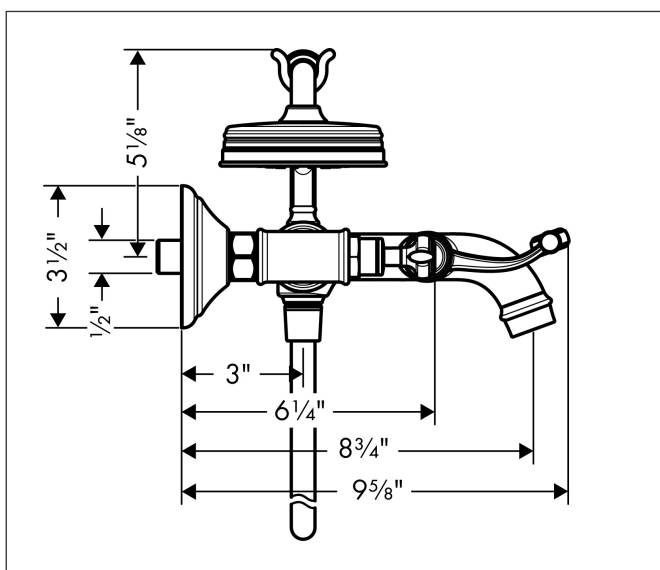

Brand	AXOR
Art. Name	AXOR Montreux 2-Handle Wall-Mounted Tub Filler with Lever Handles and 1.8 GPM Handshower
Art. Nr.	16556831
Surface	polished nickel
Pos.	1

Product Picture

Features

- Maximum flow rate (at 3 bar): 20 l/min
- Flow rate of handshower (at 3 bar): 6.8 l/min
- Ceramic valves 90°
- Non-return valve

Drawing

Technology