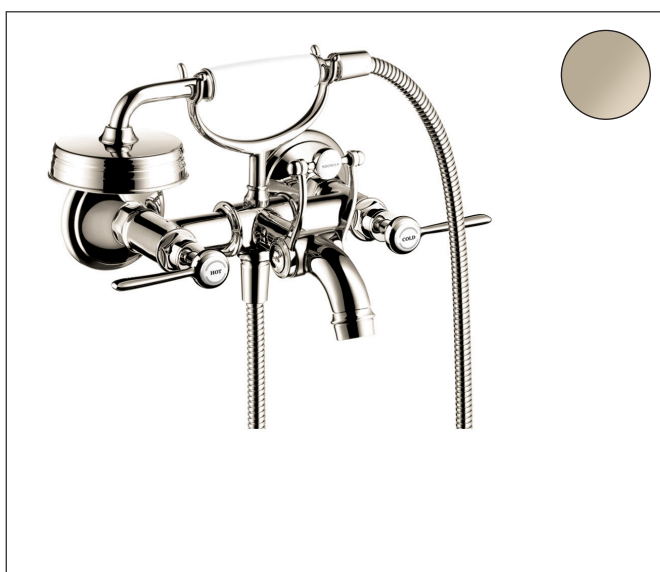

Brand	AXOR
Art. Name	AXOR Montreux 2-Handle Wall-Mounted Tub Filler with Lever Handles and 1.8 GPM Handshower
Art. Nr.	16556831
Surface	polished nickel
Pos.	1

Product Picture

Features

- Maximum flow rate (at 3 bar): 20 l/min
- Flow rate of handshower (at 3 bar): 6.8 l/min
- Ceramic valves 90°
- Non-return valve

Drawing

Technology