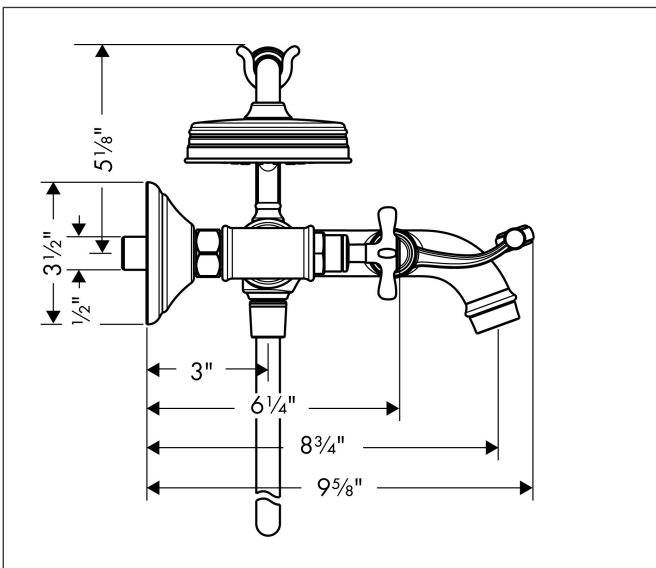

Brand	AXOR
Art. Name	AXOR Montreux 2-Handle Wall-Mounted Tub Filler with Cross Handles and 1.8 GPM Handshower
Art. Nr.	16561001
Surface	Chrome
Pos.	1

Product Picture

Features

- Maximum flow rate (at 3 bar): 20 l/min
- Flow rate of handshower (at 3 bar): 6.8 l/min
- Ceramic valves hot/cold 90°
- Non-return valve

Drawing

Technology