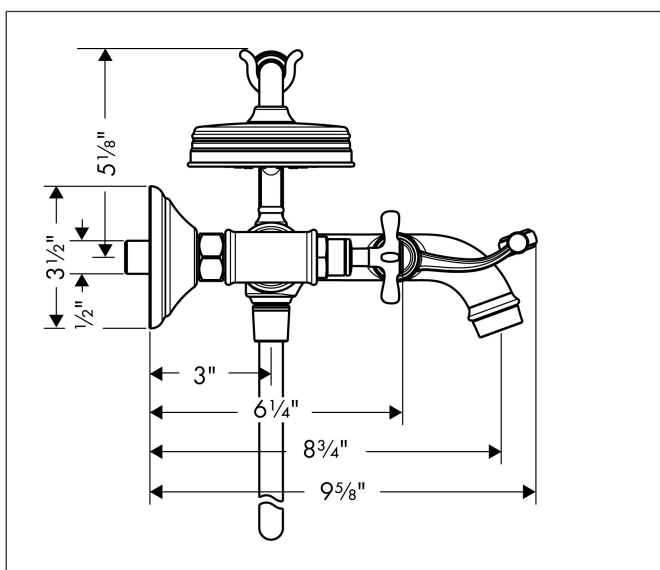

Brand	AXOR
Art. Name	AXOR Montreux 2-Handle Wall-Mounted Tub Filler with Cross Handles and 1.8 GPM Handshower
Art. Nr.	16561251
Surface	matte black/Brushed Gold Optic
Pos.	1

Product Picture

Features

- Maximum flow rate (at 3 bar): 20 l/min
- Flow rate of handshower (at 3 bar): 6.8 l/min
- Ceramic valves hot/cold 90°
- Non-return valve

Drawing

Technology