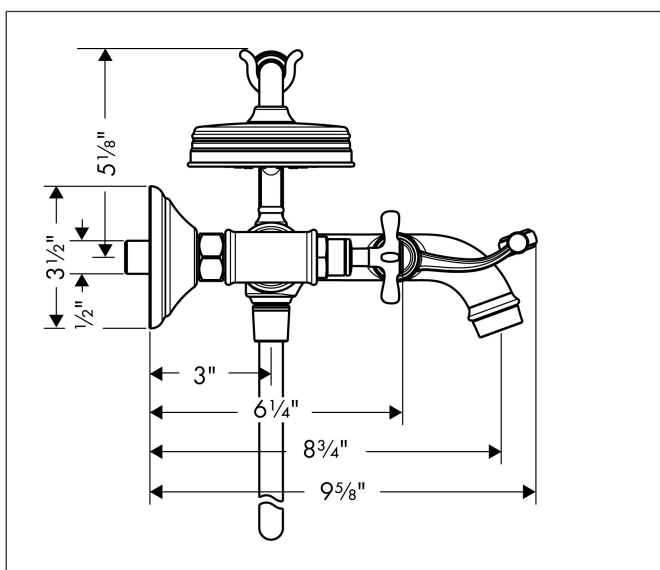

Brand	AXOR
Art. Name	AXOR Montreux 2-Handle Wall-Mounted Tub Filler with Cross Handles and 1.8 GPM Handshower
Art. Nr.	16561341
Surface	Brushed Black Chrome
Pos.	1

Product Picture

Features

- Maximum flow rate (at 3 bar): 20 l/min
- Flow rate of handshower (at 3 bar): 6.8 l/min
- Ceramic valves hot/cold 90°
- Non-return valve

Drawing

Technology