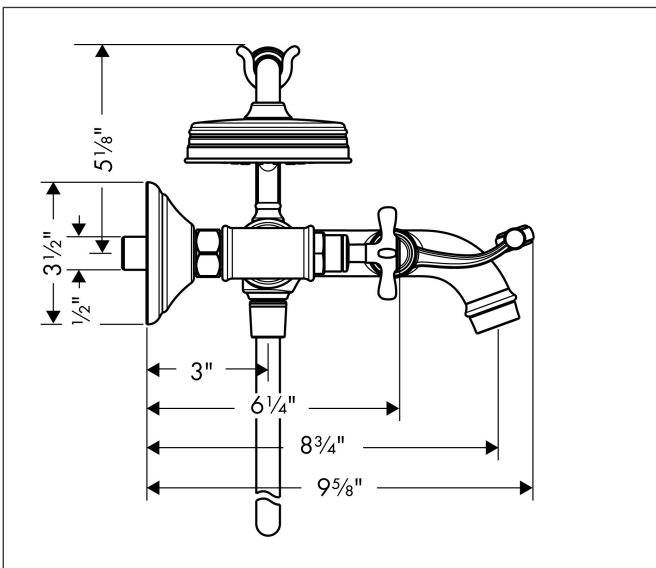

Brand	AXOR
Art. Name	AXOR Montreux 2-Handle Wall-Mounted Tub Filler with Cross Handles and 1.8 GPM Handshower
Art. Nr.	16561821
Surface	Brushed Nickel
Pos.	1

Product Picture

Features

- Maximum flow rate (at 3 bar): 20 l/min
- Flow rate of handshower (at 3 bar): 6.8 l/min
- Ceramic valves hot/cold 90°
- Non-return valve

Drawing

Technology