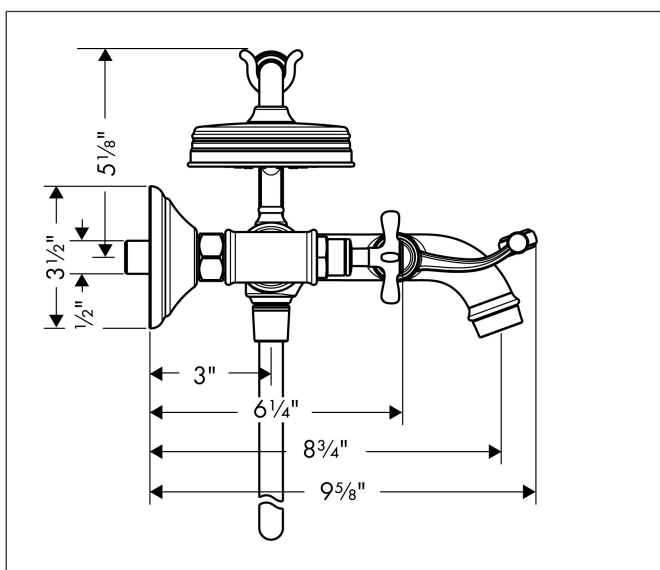

Brand	AXOR
Art. Name	AXOR Montreux 2-Handle Wall-Mounted Tub Filler with Cross Handles and 1.8 GPM Handshower
Art. Nr.	16561831
Surface	polished nickel
Pos.	1

Product Picture

Features

- Maximum flow rate (at 3 bar): 20 l/min
- Flow rate of handshower (at 3 bar): 6.8 l/min
- Ceramic valves hot/cold 90°
- Non-return valve

Drawing

Technology