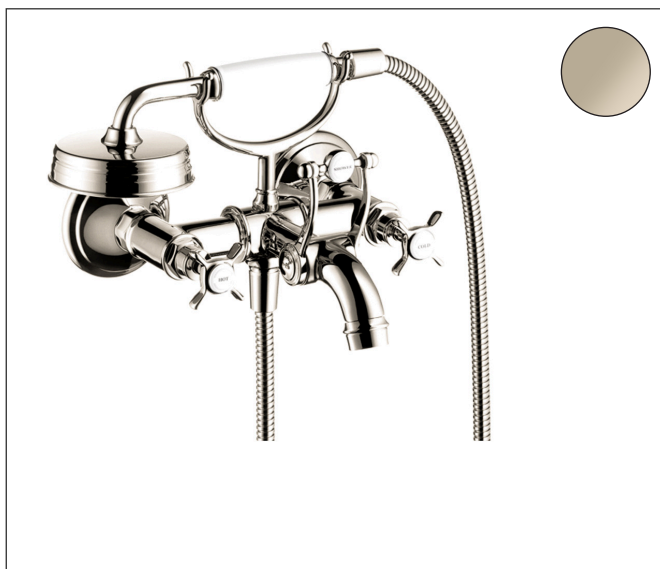

|           |   |
|-----------|---|
| Brand     | AXOR  |
| Art. Name | <b>AXOR Montreux</b> 2-Handle Wall-Mounted Tub Filler with Cross Handles and 1.8 GPM Handshower |
| Art. Nr.  | 16561831  |
| Surface   | polished nickel   |
| Pos.      | 1   |

## Product Picture

## Features

- Maximum flow rate (at 3 bar): 20 l/min
- Flow rate of handshower (at 3 bar): 6.8 l/min
- Ceramic valves hot/cold 90°
- Non-return valve