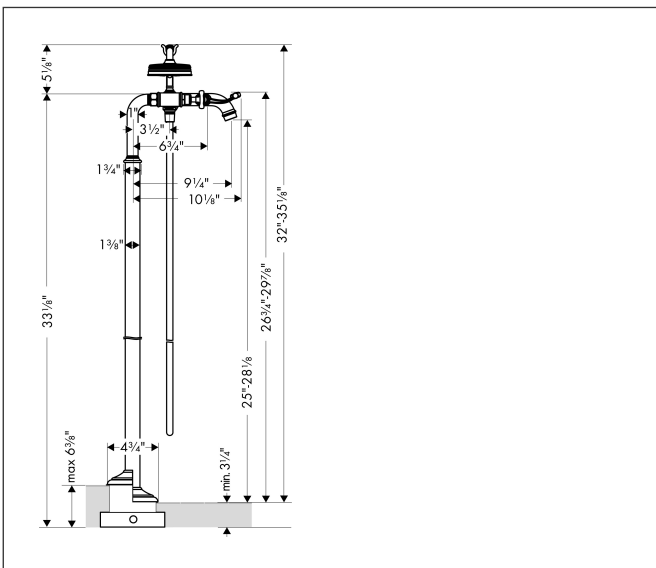

Brand	AXOR
Art. Name	AXOR Montreux 2-Handle Freestanding Tub Filler Trim with Cross Handles and 1.8 GPM Handshower
Art. Nr.	16562251
Surface	Brushed Gold Optic
Pos.	1

Product Picture

Features

- Spray type faucet: Aerated spray
- Spray type handshower: RainAir
- Maximum flow rate (at 3 bar): 18 l/min
- Flow rate of handshower (at 3 bar): 6.8 l/min
- Ceramic valves 90°
- Non-return valve

Drawing

Technology

Spray Types