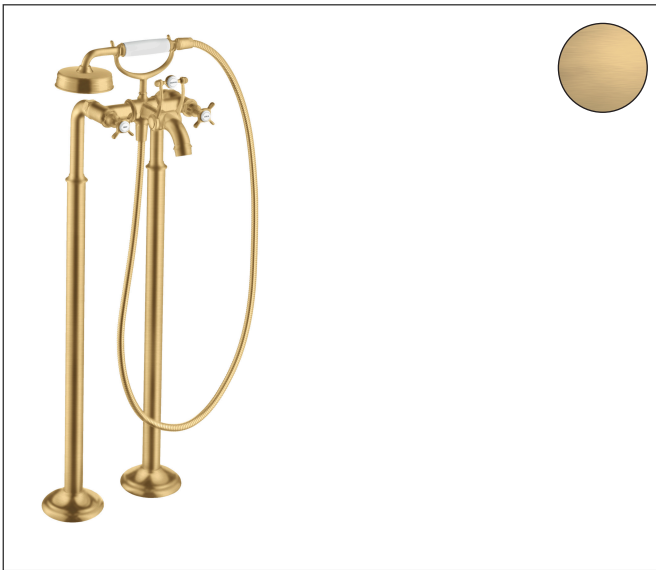

Brand	AXOR
Art. Name	AXOR Montreux 2-Handle Freestanding Tub Filler Trim with Cross Handles and 1.8 GPM Handshower
Art. Nr.	16562251
Surface	Brushed Gold Optic
Pos.	1

Product Picture

Features

- Spray type faucet: Aerated spray
- Spray type handshower: RainAir
- Maximum flow rate (at 3 bar): 18 l/min
- Flow rate of handshower (at 3 bar): 6.8 l/min
- Ceramic valves 90°
- Non-return valve

Drawing

Technology

Spray Types