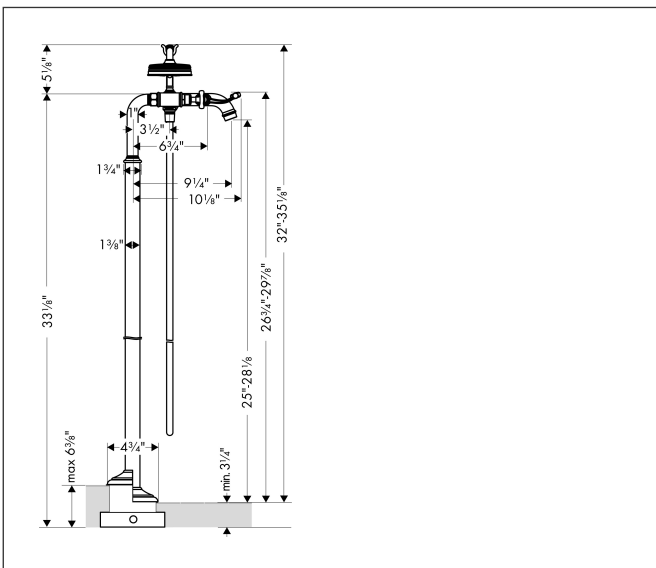

Brand	AXOR
Art. Name	AXOR Montreux 2-Handle Freestanding Tub Filler Trim with Cross Handles and 1.8 GPM Handshower
Art. Nr.	16562341
Surface	Brushed Black Chrome
Pos.	1

Product Picture

Features

- Spray type faucet: Aerated spray
- Spray type handshower: RainAir
- Maximum flow rate (at 3 bar): 18 l/min
- Flow rate of handshower (at 3 bar): 6.8 l/min
- Ceramic valves 90°
- Non-return valve

Drawing

Technology

Spray Types