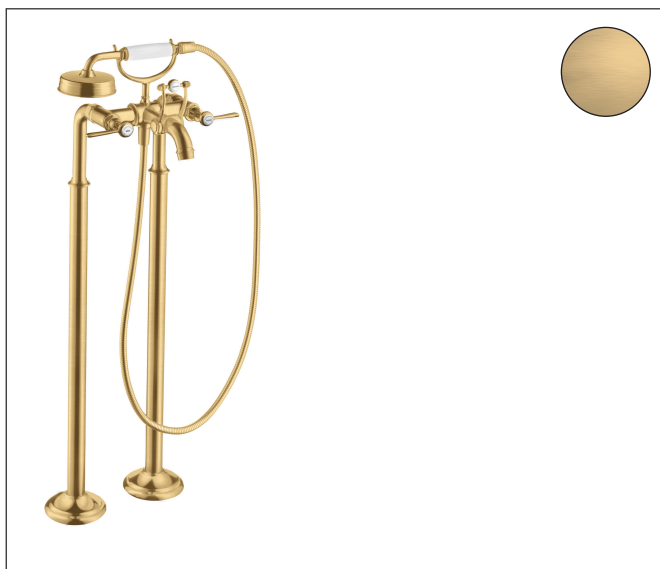

Brand AXOR
 Art. Name **AXOR Montreux** 2-Handle Freestanding Tub Filler Trim with Lever Handles and 1.8 GPM Handshower
 Art. Nr. 16563251
 Surface Brushed Gold Optic
 Pos. 1

Product Picture

Features

- Spray type faucet: Aerated spray
- Spray type handshower: RainAir
- Maximum flow rate (at 3 bar): 18 l/min
- Flow rate of handshower (at 3 bar): 6.8 l/min
- Ceramic valves hot/cold 90°
- Non-return valve

Drawing

Technology

Spray Types