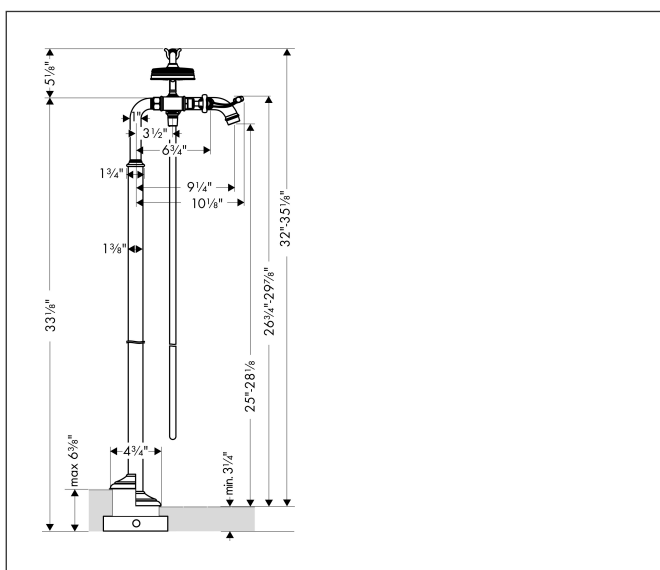

Brand AXOR
 Art. Name **AXOR Montreux** 2-Handle Freestanding Tub Filler Trim with Lever Handles and 1.8 GPM Handshower
 Art. Nr. 16563251
 Surface Brushed Gold Optic
 Pos. 1

Product Picture

Features

- Spray type faucet: Aerated spray
- Spray type handshower: RainAir
- Maximum flow rate (at 3 bar): 18 l/min
- Flow rate of handshower (at 3 bar): 6.8 l/min
- Ceramic valves hot/cold 90°
- Non-return valve

Drawing

Technology

Spray Types