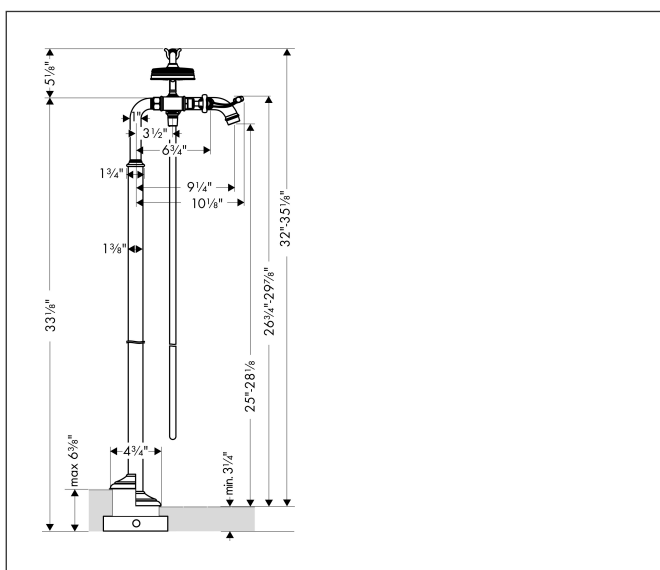

Brand AXOR
 Art. Name **AXOR Montreux** 2-Handle Freestanding Tub Filler Trim with Lever Handles and 1.8 GPM Handshower
 Art. Nr. 16563341
 Surface Brushed Black Chrome
 Pos. 1

Product Picture

Features

- Spray type faucet: Aerated spray
- Spray type handshower: RainAir
- Maximum flow rate (at 3 bar): 18 l/min
- Flow rate of handshower (at 3 bar): 6.8 l/min
- Ceramic valves hot/cold 90°
- Non-return valve

Drawing

Technology

Spray Types