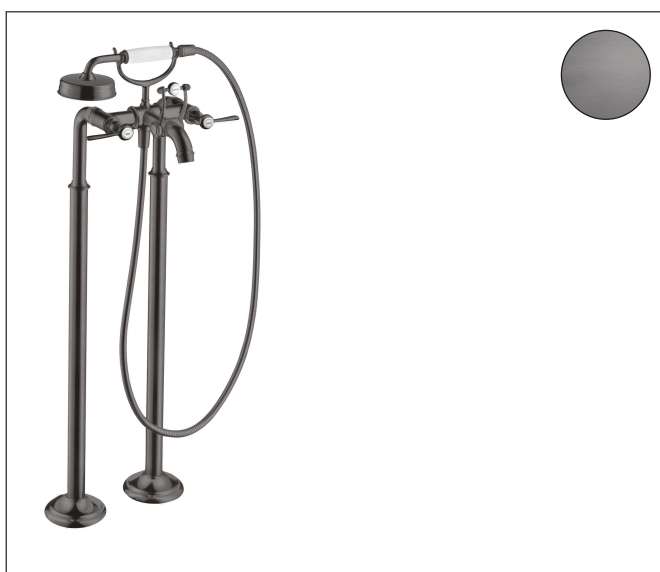

Brand AXOR
 Art. Name **AXOR Montreux** 2-Handle Freestanding Tub Filler Trim with Lever Handles and 1.8 GPM Handshower
 Art. Nr. 16563341
 Surface Brushed Black Chrome
 Pos. 1

Product Picture

Features

- Spray type faucet: Aerated spray
- Spray type handshower: RainAir
- Maximum flow rate (at 3 bar): 18 l/min
- Flow rate of handshower (at 3 bar): 6.8 l/min
- Ceramic valves hot/cold 90°
- Non-return valve

Drawing

Technology

Spray Types