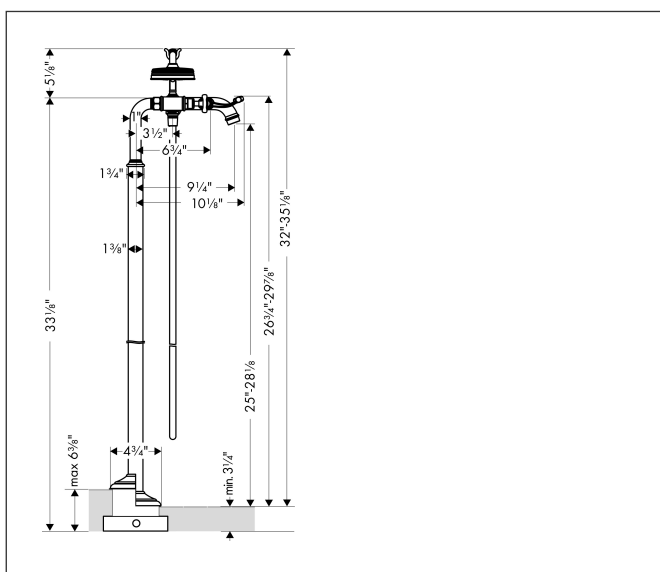

Brand AXOR
 Art. Name **AXOR Montreux** 2-Handle Freestanding Tub Filler Trim with Lever Handles and 1.8 GPM Handshower
 Art. Nr. 16563821
 Surface Brushed Nickel
 Pos. 1

Product Picture

Features

- Spray type faucet: Aerated spray
- Spray type handshower: RainAir
- Maximum flow rate (at 3 bar): 18 l/min
- Flow rate of handshower (at 3 bar): 6.8 l/min
- Ceramic valves hot/cold 90°
- Non-return valve

Drawing

Technology

Spray Types

Brand AXOR
 Art. Name **AXOR Montreux** 2-Handle Freestanding Tub Filler Trim with Lever Handles and 1.8 GPM Handshower
 Art. Nr. 16563821
 Surface Brushed Nickel
 Pos. 1

Spare Parts Drawings for build year: >01/19

Brand AXOR
 Art. Name **AXOR Montreux** 2-Handle Freestanding Tub Filler Trim with Lever Handles and 1.8 GPM Handshower
 Art. Nr. 16563821
 Surface Brushed Nickel
 Pos. 1

Spare parts list for build year: >01/19

Pos.	Description	Article number
2	set of screw covers, cold / hot water / neutral	97987000
5	shut off unit right closing	96350000
6	set of non return valves DW 15	94074000
7	selector	98591000
8	noise reduction	96429000
9	pillar union	98856820
10	sliding gear lever	98594820
12	shower base	98590820
13	handshower	04695820
14	shower hose 1,25 m	28112820
15	filter packing	94246000
16	connecting thread	97220000
17	O-ring 15x2	98163000
18	seal	98058000
19	O-ring 5x2	98215000
20	hexagon socket screw M10x35	97670000
21	O-ring 35x2	92604000
22	O-ring 9x1,5	98117000
23	O-ring 44x2,5	98162000
a	shut off unit left closing	96351000