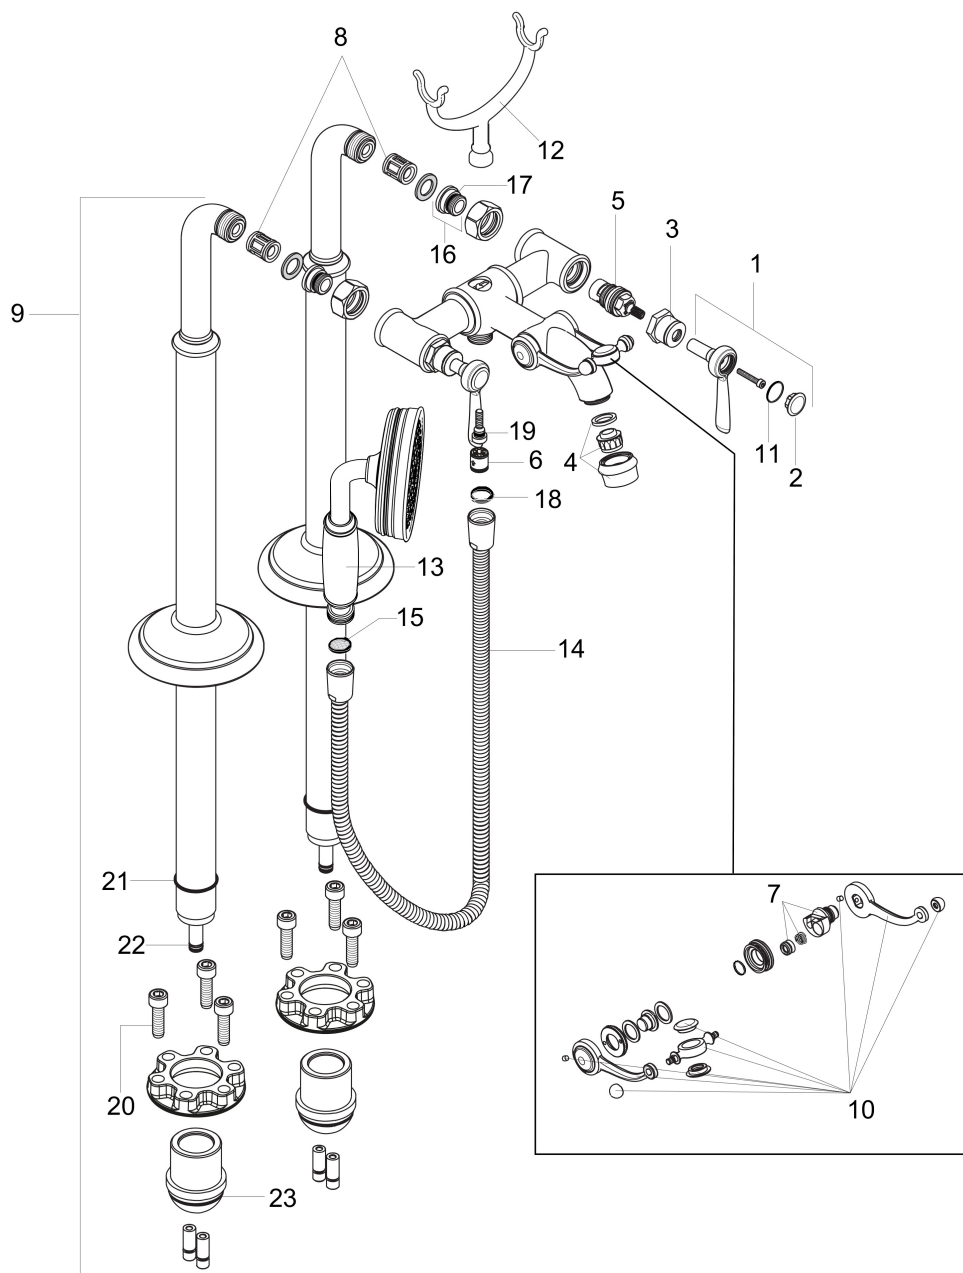

Brand AXOR
 Art. Name **AXOR Montreux** 2-Handle Freestanding Tub Filler Trim with Lever Handles and 1.8 GPM Handshower
 Art. Nr. 16563821
 Surface Brushed Nickel
 Pos. 1

Product Picture

Features

- Spray type faucet: Aerated spray
- Spray type handshower: RainAir
- Maximum flow rate (at 3 bar): 18 l/min
- Flow rate of handshower (at 3 bar): 6.8 l/min
- Ceramic valves hot/cold 90°
- Non-return valve

Drawing

Technology

Spray Types

Brand AXOR
 Art. Name **AXOR Montreux** 2-Handle Freestanding Tub Filler Trim with Lever Handles and 1.8 GPM Handshower
 Art. Nr. 16563821
 Surface Brushed Nickel
 Pos. 1

Spare Parts Drawings for build year: >01/19

Brand AXOR
 Art. Name **AXOR Montreux** 2-Handle Freestanding Tub Filler Trim with Lever Handles and 1.8 GPM Handshower
 Art. Nr. 16563821
 Surface Brushed Nickel
 Pos. 1

Spare parts list for build year: >01/19

Pos.	Description	Article number
2	set of screw covers, cold / hot water / neutral	97987000
5	shut off unit right closing	96350000
6	set of non return valves DW 15	94074000
7	selector	98591000
8	noise reduction	96429000
9	pillar union	98856820
10	sliding gear lever	98594820
12	shower base	98590820
13	handshower	04695820
14	shower hose 1,25 m	28112820
15	filter packing	94246000
16	connecting thread	97220000
17	O-ring 15x2	98163000
18	seal	98058000
19	O-ring 5x2	98215000
20	hexagon socket screw M10x35	97670000
21	O-ring 35x2	92604000
22	O-ring 9x1,5	98117000
23	O-ring 44x2,5	98162000
a	shut off unit left closing	96351000