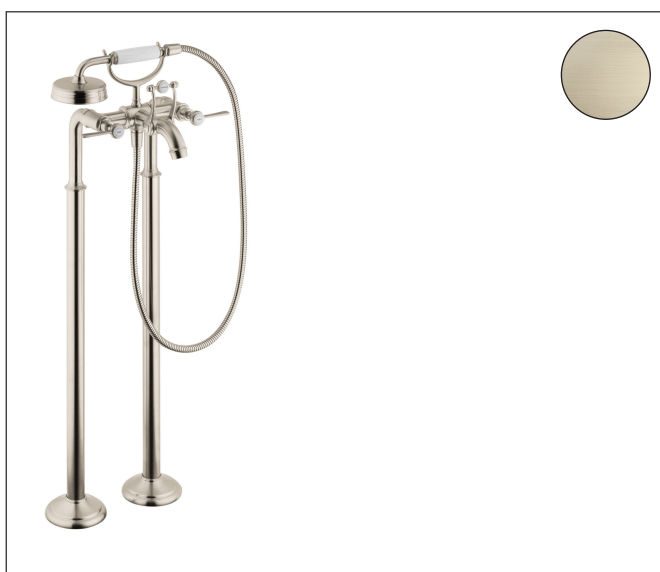

Brand AXOR
 Art. Name **AXOR Montreux** 2-Handle Freestanding Tub Filler Trim with Lever Handles and 1.8 GPM Handshower
 Art. Nr. 16563821
 Surface Brushed Nickel
 Pos. 1

Product Picture

Features

- Spray type faucet: Aerated spray
- Spray type handshower: RainAir
- Maximum flow rate (at 3 bar): 18 l/min
- Flow rate of handshower (at 3 bar): 6.8 l/min
- Ceramic valves hot/cold 90°
- Non-return valve

Drawing

Technology

Spray Types

Brand AXOR
 Art. Name **AXOR Montreux** 2-Handle Freestanding Tub Filler Trim with Lever Handles and 1.8 GPM Handshower
 Art. Nr. 16563821
 Surface Brushed Nickel
 Pos. 1

Spare Parts Drawings for build year: >01/19

Brand AXOR
 Art. Name **AXOR Montreux** 2-Handle Freestanding Tub Filler Trim with Lever Handles and 1.8 GPM Handshower
 Art. Nr. 16563821
 Surface Brushed Nickel
 Pos. 1

Spare parts list for build year: >01/19

Pos.	Description	Article number
2	set of screw covers, cold / hot water / neutral	97987000
5	shut off unit right closing	96350000
6	set of non return valves DW 15	94074000
7	selector	98591000
8	noise reduction	96429000
9	pillar union	98856820
10	sliding gear lever	98594820
12	shower base	98590820
13	handshower	04695820
14	shower hose 1,25 m	28112820
15	filter packing	94246000
16	connecting thread	97220000
17	O-ring 15x2	98163000
18	seal	98058000
19	O-ring 5x2	98215000
20	hexagon socket screw M10x35	97670000
21	O-ring 35x2	92604000
22	O-ring 9x1,5	98117000
23	O-ring 44x2,5	98162000
a	shut off unit left closing	96351000