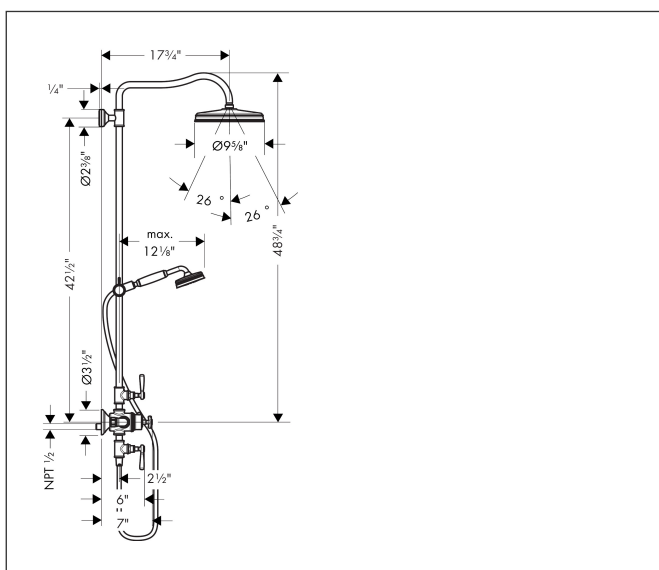

Brand	AXOR
Art. Name	AXOR Montreux Showerpipe 240 1-Jet, 1.8 GPM
Art. Nr.	16574001
Surface	Chrome
Pos.	1

Product Picture

Features

- Consists of: overhead shower, Handshower, shower thermostat, shower hose, Slider, shower bar
- Spray type overhead shower: Rain
- Spray type handshower: RainAir
- Flow rate of handshower (at 3 bar): 6.8 l/min
- Maximum flow rate for Shower pipe at 3 bar: 6.8 l/min
- Shower bar diameter: 22 mm
- Height-adjustable handshower holder
- Safety stop at 38 °C
- Integrated volume controls
- Will not run two outlets at same time
- Exposed installation
- Thermostat cartridge
- Intrinsically safe against backflow
- Pipe length: 1060 mm
- Designed to run 2 outlets

Drawing

Technology

Spray Types

Brand AXOR
 Art. Name **AXOR Montreux** Showerpipe 240 1-Jet, 1.8 GPM
 Art. Nr. 16574001
 Surface Chrome
 Pos. 1

Spare parts list for build year: >01/18

Pos.	Description	Article number
1	wall flange	95688000
2	O-Ring 50x2	98187000
3	mounting set	96179000
4	tile-matching-disk 7 mm	95239000
5	O-ring 20x2	98165000
6	escutcheon Ø 60 mm	92982000
7	screw	92137000
8	sleeve	92166000
9	hollow set screw M6x5	98447000
10	set of screw covers	93182000
11	handshower	16320000
12	filter packing	94246000
13	shower hose 1,60 m	28116000
14	seal	98058000
15	O-ring 12x2,25	98382000
16	O-ring 15x2,5	98131000
17	pipe 973 mm / Ø 22 mm	92468000
18	sleeve	92983000
19	support, assy	98723000
20	set of S-unions (±32 mm)	98592000
21	noise reduction	96429000
22	escutcheon	98595000
23	filter packing	96922000
24	O-ring 17x1,5	98137000
25	non return valve	96737000
26	shut off unit right closing	94009000
27	O-ring 14x1,78	92984000
28	sleeve	92712000
29	adapter for handle	92375000
30	O-ring 16x2	98133000
31	set of screw covers, cold / hot water / neutral	97987000
32	handle for thermostat	16594000
33	hollow set screw M5x16	97666000
34	deco-ring	92985000