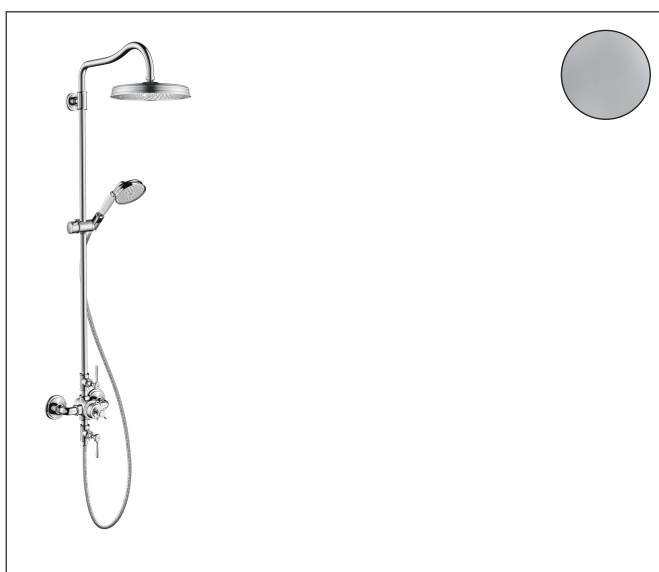

Brand	AXOR
Art. Name	AXOR Montreux Showerpipe 240 1-Jet, 1.8 GPM
Art. Nr.	16574001
Surface	Chrome
Pos.	1

Product Picture

Features

- Consists of: overhead shower, Handshower, shower thermostat, shower hose, Slider, shower bar
- Spray type overhead shower: Rain
- Spray type handshower: RainAir
- Flow rate of handshower (at 3 bar): 6.8 l/min
- Maximum flow rate for Shower pipe at 3 bar: 6.8 l/min
- Shower bar diameter: 22 mm
- Height-adjustable handshower holder
- Safety stop at 38 °C
- Integrated volume controls
- Will not run two outlets at same time
- Exposed installation
- Thermostat cartridge
- Intrinsically safe against backflow
- Pipe length: 1060 mm
- Designed to run 2 outlets

Drawing

Technology

Spray Types

Brand AXOR
 Art. Name **AXOR Montreux** Showerpipe 240 1-Jet, 1.8 GPM
 Art. Nr. 16574001
 Surface Chrome
 Pos. 1

Spare parts list for build year: >01/18

Pos.	Description	Article number
1	wall flange	95688000
2	O-Ring 50x2	98187000
3	mounting set	96179000
4	tile-matching-disk 7 mm	95239000
5	O-ring 20x2	98165000
6	escutcheon Ø 60 mm	92982000
7	screw	92137000
8	sleeve	92166000
9	hollow set screw M6x5	98447000
10	set of screw covers	93182000
11	handshower	16320000
12	filter packing	94246000
13	shower hose 1,60 m	28116000
14	seal	98058000
15	O-ring 12x2,25	98382000
16	O-ring 15x2,5	98131000
17	pipe 973 mm / Ø 22 mm	92468000
18	sleeve	92983000
19	support, assy	98723000
20	set of S-unions (±32 mm)	98592000
21	noise reduction	96429000
22	escutcheon	98595000
23	filter packing	96922000
24	O-ring 17x1,5	98137000
25	non return valve	96737000
26	shut off unit right closing	94009000
27	O-ring 14x1,78	92984000
28	sleeve	92712000
29	adapter for handle	92375000
30	O-ring 16x2	98133000
31	set of screw covers, cold / hot water / neutral	97987000
32	handle for thermostat	16594000
33	hollow set screw M5x16	97666000
34	deco-ring	92985000