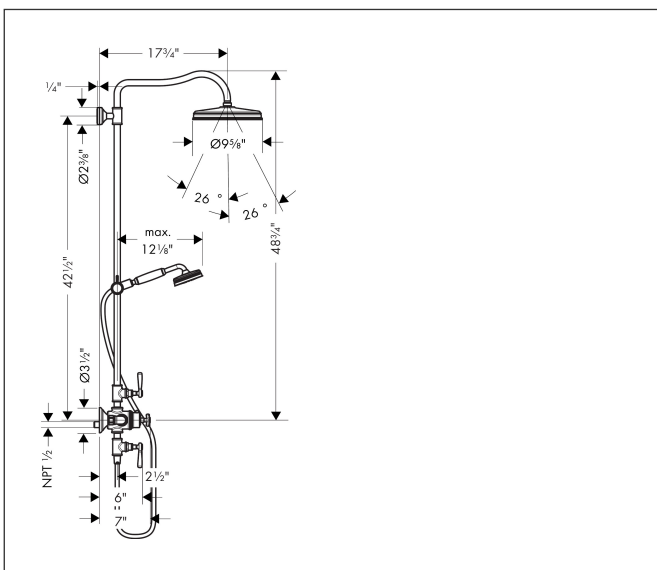

Brand AXOR
 Art. Name **AXOR Montreux** Showerpipe 240 1-Jet, 1.8 GPM
 Art. Nr. 16574831
 Surface polished nickel
 Pos. 1

Product Picture

Features

- Consists of: overhead shower, Handshower, shower thermostat, shower hose, Slider, shower bar
- Spray type overhead shower: Rain
- Spray type handshower: RainAir
- Flow rate of handshower (at 3 bar): 6.8 l/min
- Maximum flow rate for Shower pipe at 3 bar: 6.8 l/min
- Shower bar diameter: 22 mm
- Height-adjustable handshower holder
- Safety stop at 38 °C
- Integrated volume controls
- Will not run two outlets at same time
- Exposed installation
- Thermostat cartridge
- Intrinsically safe against backflow
- Pipe length: 1060 mm
- Designed to run 2 outlets

Drawing

Technology

Spray Types

Brand AXOR
 Art. Name **AXOR Montreux** Showerpipe 240 1-Jet, 1.8 GPM
 Art. Nr. 16574831
 Surface polished nickel
 Pos. 1

Spare parts list for build year: >01/18

Pos.	Description	Article number
1	wall flange	95688000
2	O-Ring 50x2	98187000
3	mounting set	96179000
4	tile-matching-disk 7 mm	95239830
5	O-ring 20x2	98165000
6	escutcheon Ø 60 mm	92982830
7	screw	92137000
8	sleeve	92166830
9	hollow set screw M6x5	98447000
10	set of screw covers	93182000
11	handshower	16320830
12	filter packing	94246000
13	shower hose 1,60 m	28116830
14	seal	98058000
15	O-ring 12x2,25	98382000
16	O-ring 15x2,5	98131000
17	pipe 973 mm / Ø 22 mm	92468830
18	sleeve	92983830
19	support, assy	98723830
20	set of S-unions (±32 mm)	98592000
21	noise reduction	96429000
22	escutcheon	98595830
23	filter packing	96922000
24	O-ring 17x1,5	98137000
25	non return valve	96737000
26	shut off unit right closing	94009000
27	O-ring 14x1,78	92984000
28	sleeve	92712830
29	adapter for handle	92375000
30	O-ring 16x2	98133000
31	set of screw covers, cold / hot water / neutral	97987000
32	handle for thermostat	16594830
33	hollow set screw M5x16	97666000
34	deco-ring	92985000