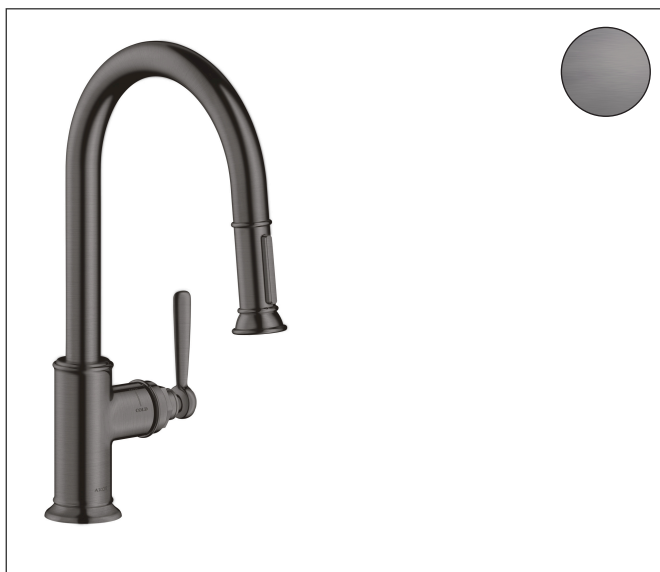

Brand AXOR  
 Art. Name **AXOR Montreux** HighArc Kitchen Faucet 2-Spray Pull-Down, 1.75 GPM  
 Art. Nr. 16581341  
 Surface Brushed Black Chrome  
 Pos. 1

## Product Picture

## Features

- Swivel range adjustable in 2 steps to 110° or 150°
- Laminar spray, shower spray
- Lockable shower spray, spray return through pressing spray diverter
- MagFit magnetic shower holder
- Deck-mounted
- Maximum flow rate (at 3 bar): 6.6 l/min
- Ceramic cartridge
- G 3/8 hose connections
- Integrated non-return valve
- Single handle kitchen faucet, connection hoses, fixation set, installation manual