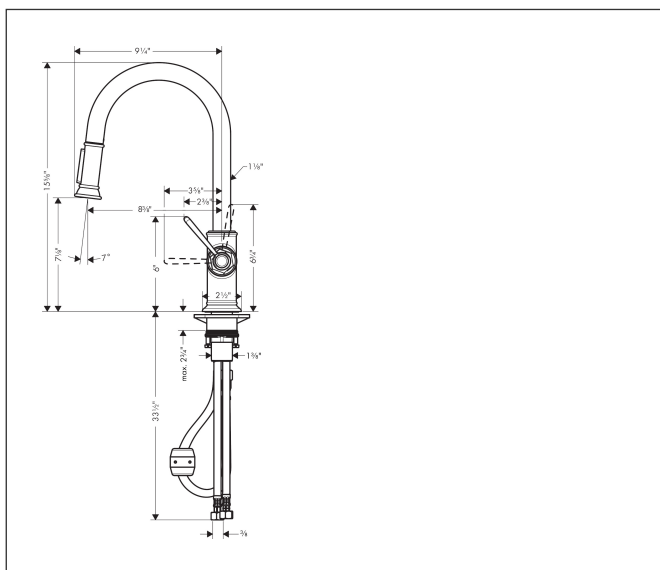

Brand AXOR  
 Art. Name **AXOR Montreux** HighArc Kitchen Faucet 2-Spray Pull-Down, 1.75 GPM  
 Art. Nr. 16581341  
 Surface Brushed Black Chrome  
 Pos. 1

## Product Picture

## Drawing

## Features

- Swivel range adjustable in 2 steps to 110° or 150°
- Laminar spray, shower spray
- Lockable shower spray, spray return through pressing spray diverter
- MagFit magnetic shower holder
- Deck-mounted
- Maximum flow rate (at 3 bar): 6.6 l/min
- Ceramic cartridge
- G 3/8 hose connections
- Integrated non-return valve
- Single handle kitchen faucet, connection hoses, fixation set, installation manual