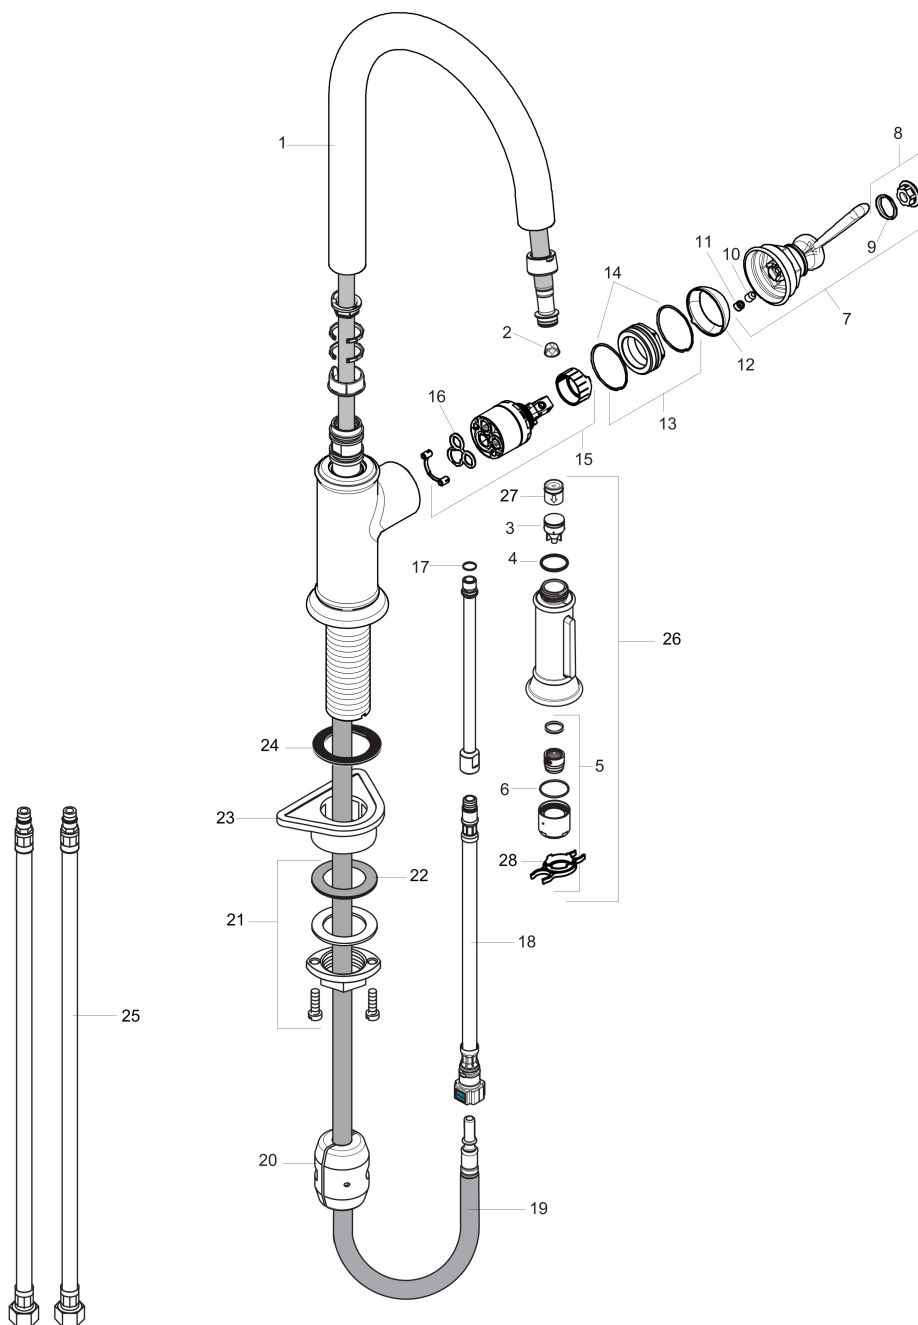

Brand AXOR
 Art. Name **AXOR Montreux** HighArc Kitchen Faucet 2-Spray Pull-Down, 1.75 GPM
 Art. Nr. 16581801
 Surface Stainless Steel Optic
 Pos. 1

Product Picture

Drawing

Features

- Swivel range adjustable in 2 steps to 110° or 150°
- Laminar spray, shower spray
- Lockable shower spray, spray return through pressing spray diverter
- MagFit magnetic shower holder
- Deck-mounted
- Maximum flow rate (at 3 bar): 6.6 l/min
- Ceramic cartridge
- G 3/8 hose connections
- Integrated non-return valve
- Single handle kitchen faucet, connection hoses, fixation set, installation manual

Technology

Spray Types

Brand AXOR
Art. Name **AXOR Montreux** HighArc Kitchen Faucet 2-Spray Pull-Down, 1.75 GPM
Art. Nr. 16581801
Surface Stainless Steel Optic
Pos. 1

Spare Parts Drawings for build year: >01/18

Brand	AXOR
Art. Name	AXOR Montreux HighArc Kitchen Faucet 2-Spray Pull-Down, 1.75 GPM
Art. Nr.	16581801
Surface	Stainless Steel Optic
Pos.	1

Spare parts list for build year: >01/18

Pos.	Description	Article number
1	spout cpl.	92972800
2	filter	97735000
3	set of non return valves DW 15	97350000
4	O-ring 18x1,5	98231000
5	aerator laminar M22x1 (15 l/min)	95909000
6	O-ring 20x1	98140000
7	handle	92963800
8	cover cap	92964000
9	O-ring 16x2	98133000
10	hollow set screw M6x8	98444000
11	screw cover	96762000
12	flange	92965800
13	nut	92966000
14	O-ring 33x1,5	98164000
15	cartridge, assy	92730000
16	seal	95008000
17	O-ring 8x1,75	97827000
18	connection hose 600 mm M10x1	95561000
19	hose 1,50 m	88624000
20	weight	92500000
21	fixing set (Ø 34)	95049000
22	lever collar	97548000
23	support	97523000
24	seal	92582000
25	connection hose 35½" M8x0,75 3/8"	96316001
26	handspray	92967801
27	non return valve	93218000
28	service tool	95910000