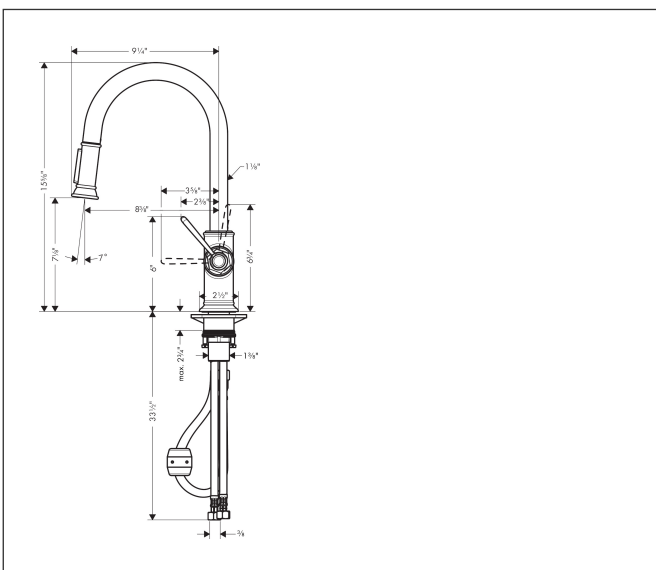

Brand AXOR
 Art. Name **AXOR Montreux** HighArc Kitchen Faucet 2-Spray Pull-Down, 1.75 GPM
 Art. Nr. 16581801
 Surface Stainless Steel Optic
 Pos. 1

Product Picture

Drawing

Features

- Swivel range adjustable in 2 steps to 110° or 150°
- Laminar spray, shower spray
- Lockable shower spray, spray return through pressing spray diverter
- MagFit magnetic shower holder
- Deck-mounted
- Maximum flow rate (at 3 bar): 6.6 l/min
- Ceramic cartridge
- G 3/8 hose connections
- Integrated non-return valve
- Single handle kitchen faucet, connection hoses, fixation set, installation manual

Technology

Spray Types

Brand AXOR
Art. Name **AXOR Montreux** HighArc Kitchen Faucet 2-Spray Pull-Down, 1.75 GPM
Art. Nr. 16581801
Surface Stainless Steel Optic
Pos. 1

Spare Parts Drawings for build year: >01/18

Brand	AXOR
Art. Name	AXOR Montreux HighArc Kitchen Faucet 2-Spray Pull-Down, 1.75 GPM
Art. Nr.	16581801
Surface	Stainless Steel Optic
Pos.	1

Spare parts list for build year: >01/18

Pos.	Description	Article number
1	spout cpl.	92972800
2	filter	97735000
3	set of non return valves DW 15	97350000
4	O-ring 18x1,5	98231000
5	aerator laminar M22x1 (15 l/min)	95909000
6	O-ring 20x1	98140000
7	handle	92963800
8	cover cap	92964000
9	O-ring 16x2	98133000
10	hollow set screw M6x8	98444000
11	screw cover	96762000
12	flange	92965800
13	nut	92966000
14	O-ring 33x1,5	98164000
15	cartridge, assy	92730000
16	seal	95008000
17	O-ring 8x1,75	97827000
18	connection hose 600 mm M10x1	95561000
19	hose 1,50 m	88624000
20	weight	92500000
21	fixing set (Ø 34)	95049000
22	lever collar	97548000
23	support	97523000
24	seal	92582000
25	connection hose 35½" M8x0,75 3/8"	96316001
26	handspray	92967801
27	non return valve	93218000
28	service tool	95910000