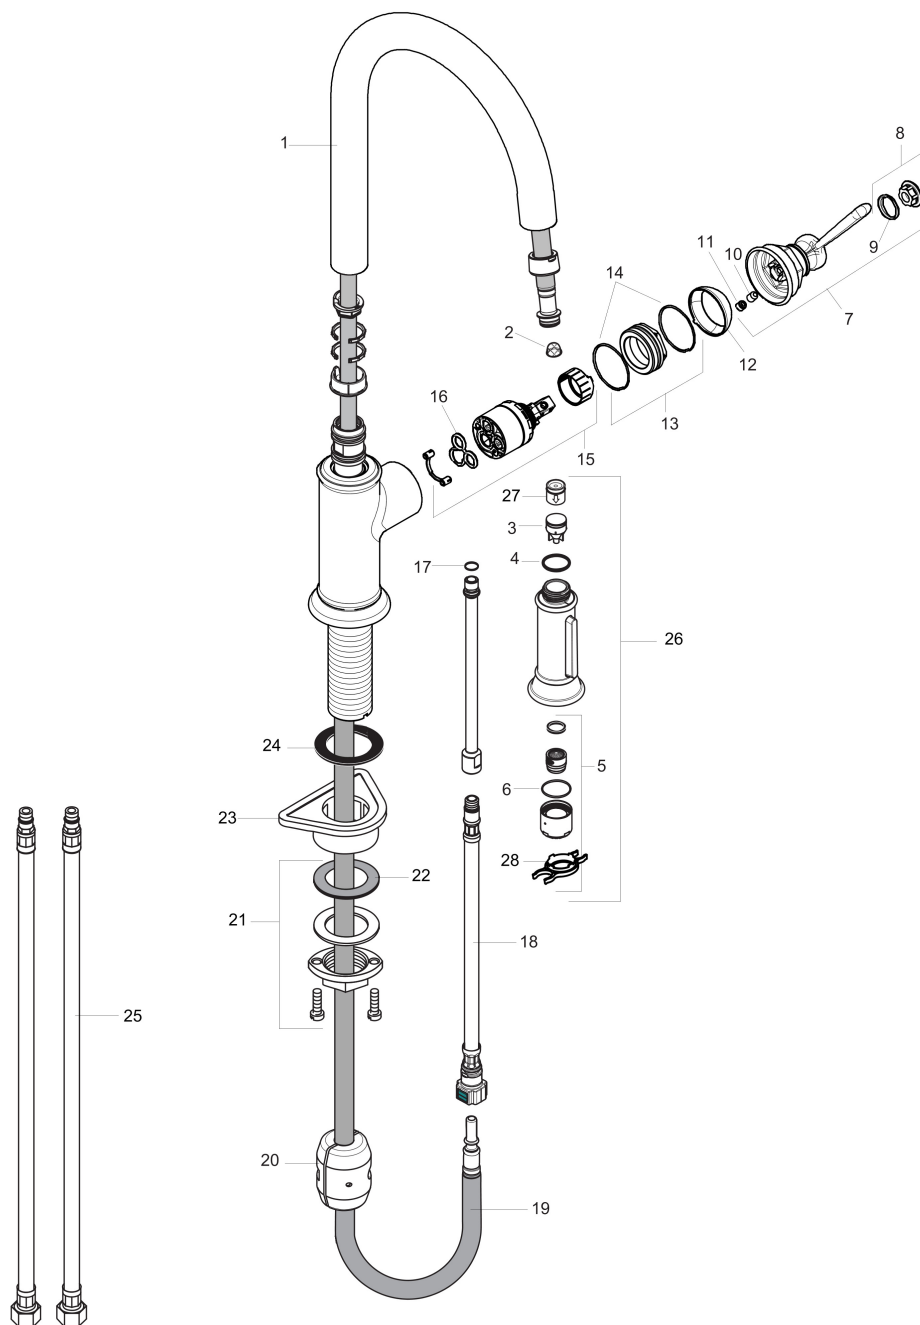

Brand	AXOR
Art. Name	AXOR Montreux HighArc Kitchen Faucet 2-Spray Pull-Down, 1.75 GPM
Art. Nr.	16581831
Surface	polished nickel
Pos.	1

Product Picture

Drawing

Features

- Swivel range adjustable in 2 steps to 110° or 150°
- Laminar spray, shower spray
- Lockable shower spray, spray return through pressing spray diverter
- MagFit magnetic shower holder
- Deck-mounted
- Maximum flow rate (at 3 bar): 6.6 l/min
- Ceramic cartridge
- G 3/8 hose connections
- Integrated non-return valve
- Single handle kitchen faucet, connection hoses, fixation set, installation manual

Technology

Spray Types

Brand AXOR
Art. Name **AXOR Montreux** HighArc Kitchen Faucet 2-Spray Pull-Down, 1.75 GPM
Art. Nr. 16581831
Surface polished nickel
Pos. 1

Spare Parts Drawings for build year: >01/18

Brand AXOR
 Art. Name **AXOR Montreux** HighArc Kitchen Faucet 2-Spray Pull-Down, 1.75 GPM
 Art. Nr. 16581831
 Surface polished nickel
 Pos. 1

Spare parts list for build year: >01/18

Pos.	Description	Article number
1	spout cpl.	92972830
2	filter	97735000
3	set of non return valves DW 15	97350000
4	O-ring 18x1,5	98231000
5	aerator laminar M22x1 (15 l/min)	95909000
6	O-ring 20x1	98140000
7	handle	92963830
8	cover cap	92964000
9	O-ring 16x2	98133000
10	hollow set screw M6x8	98444000
11	screw cover	96762000
12	flange	92965830
13	nut	92966000
14	O-ring 33x1,5	98164000
15	cartridge, assy	92730000
16	seal	95008000
17	O-ring 8x1,75	97827000
18	connection hose 600 mm M10x1	95561000
19	hose 1,50 m	88624000
20	weight	92500000
21	fixing set (Ø 34)	95049000
22	lever collar	97548000
23	support	97523000
24	seal	92582000
25	connection hose 35½" M8x0,75 3/8"	96316001
26	handspray	92967831
27	non return valve	93218000
28	service tool	95910000