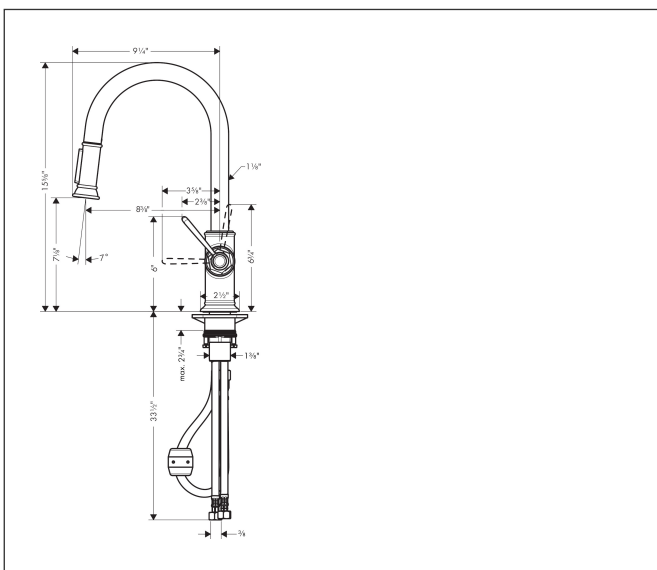

Brand	AXOR
Art. Name	AXOR Montreux HighArc Kitchen Faucet 2-Spray Pull-Down, 1.75 GPM
Art. Nr.	16581831
Surface	polished nickel
Pos.	1

Product Picture

Drawing

Features

- Swivel range adjustable in 2 steps to 110° or 150°
- Laminar spray, shower spray
- Lockable shower spray, spray return through pressing spray diverter
- MagFit magnetic shower holder
- Deck-mounted
- Maximum flow rate (at 3 bar): 6.6 l/min
- Ceramic cartridge
- G 3/8 hose connections
- Integrated non-return valve
- Single handle kitchen faucet, connection hoses, fixation set, installation manual

Technology

Spray Types

Brand AXOR
Art. Name **AXOR Montreux** HighArc Kitchen Faucet 2-Spray Pull-Down, 1.75 GPM
Art. Nr. 16581831
Surface polished nickel
Pos. 1

Spare Parts Drawings for build year: >01/18

Brand AXOR
 Art. Name **AXOR Montreux** HighArc Kitchen Faucet 2-Spray Pull-Down, 1.75 GPM
 Art. Nr. 16581831
 Surface polished nickel
 Pos. 1

Spare parts list for build year: >01/18

Pos.	Description	Article number
1	spout cpl.	92972830
2	filter	97735000
3	set of non return valves DW 15	97350000
4	O-ring 18x1,5	98231000
5	aerator laminar M22x1 (15 l/min)	95909000
6	O-ring 20x1	98140000
7	handle	92963830
8	cover cap	92964000
9	O-ring 16x2	98133000
10	hollow set screw M6x8	98444000
11	screw cover	96762000
12	flange	92965830
13	nut	92966000
14	O-ring 33x1,5	98164000
15	cartridge, assy	92730000
16	seal	95008000
17	O-ring 8x1,75	97827000
18	connection hose 600 mm M10x1	95561000
19	hose 1,50 m	88624000
20	weight	92500000
21	fixing set (Ø 34)	95049000
22	lever collar	97548000
23	support	97523000
24	seal	92582000
25	connection hose 35½" M8x0,75 3/8"	96316001
26	handspray	92967831
27	non return valve	93218000
28	service tool	95910000