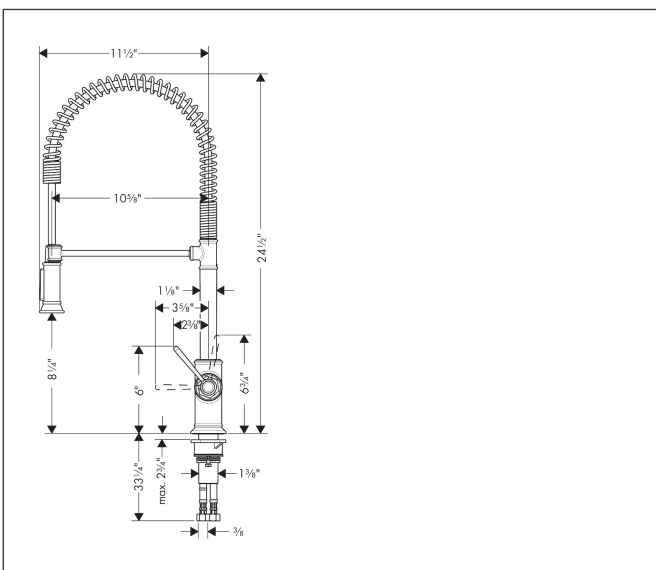

Brand AXOR
 Art. Name **AXOR Montreux** Semi-Pro Kitchen Faucet 2-Spray, 1.75 GPM
 Art. Nr. 16582251
 Surface Brushed Gold Optic
 Pos. 1

Product Picture

Features

- Swivel range 360°
- Laminar spray and shower spray
- Lockable shower spray, spray return through pressing spray diverter
- Deck-mounted
- Maximum flow rate (at 3 bar): 6.6 l/min
- Ceramic cartridge
- G 3/8 hose connections
- Integrated non-return valve
- Single handle kitchen faucet, connection hoses, fixation set, installation manual

Drawing

Technology

Spray Types