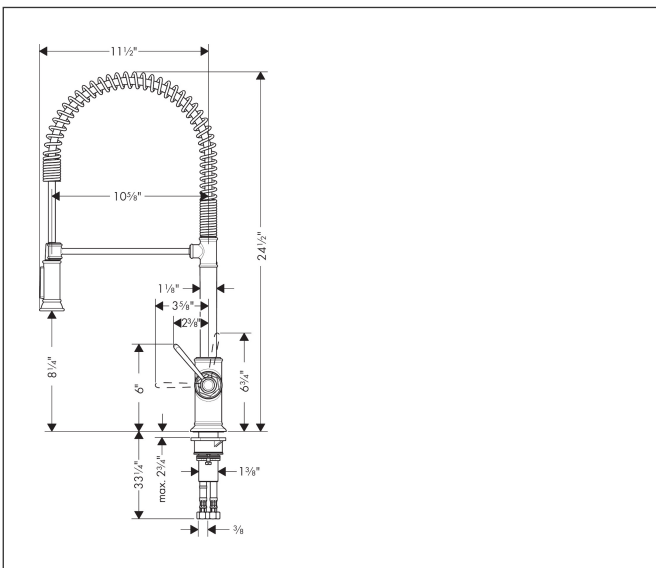

Brand AXOR
 Art. Name **AXOR Montreux** Semi-Pro Kitchen Faucet 2-Spray, 1.75 GPM
 Art. Nr. 16582341
 Surface Brushed Black Chrome
 Pos. 1

Product Picture

Features

- Swivel range 360°
- Laminar spray and shower spray
- Lockable shower spray, spray return through pressing spray diverter
- Deck-mounted
- Maximum flow rate (at 3 bar): 6.6 l/min
- Ceramic cartridge
- G 3/8 hose connections
- Integrated non-return valve
- Single handle kitchen faucet, connection hoses, fixation set, installation manual

Drawing

Technology

Spray Types