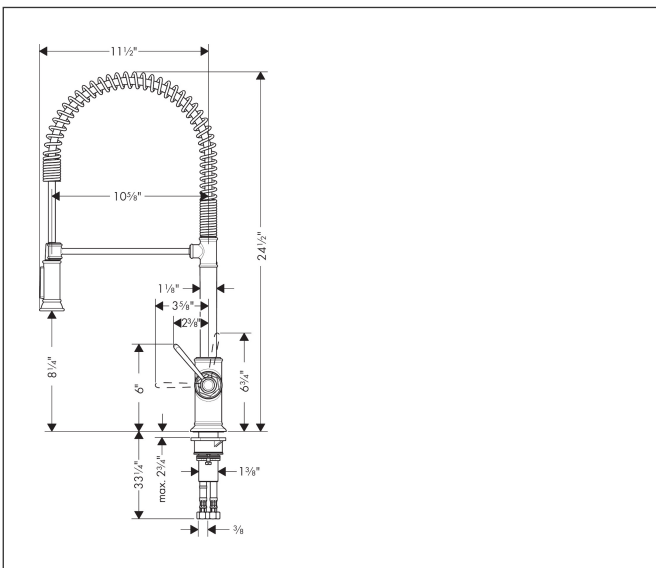

Drawing

Technology

Spray Types