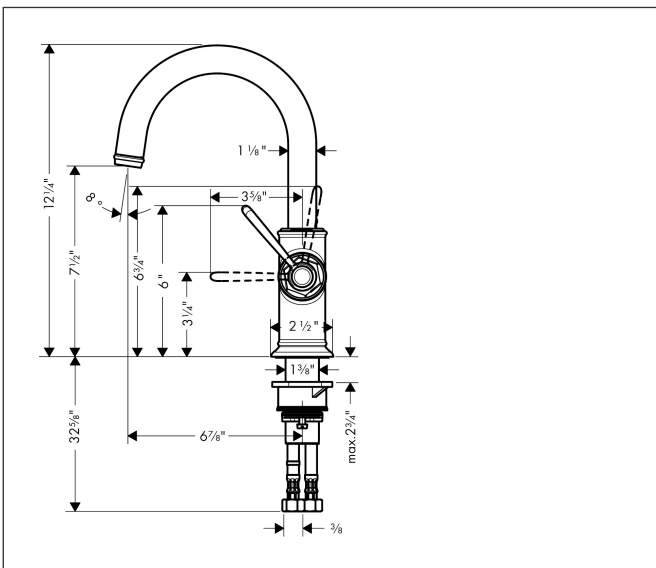

Drawing

Technology

Spray Types