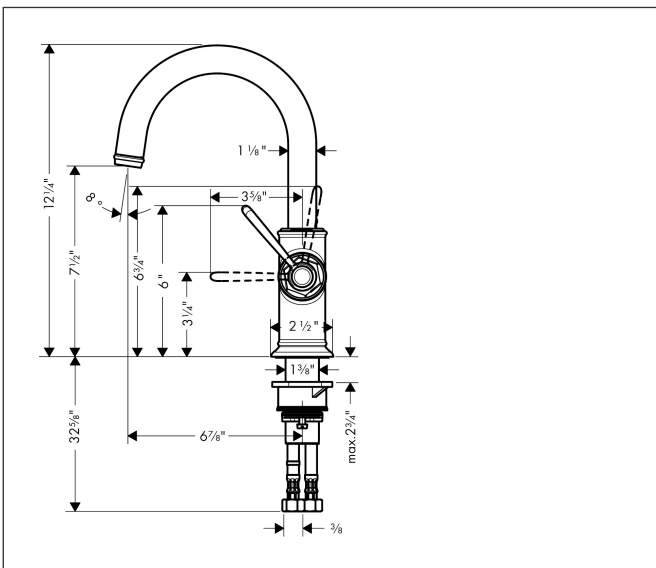

Brand AXOR
 Art. Name **AXOR Montreux** Bar Faucet, 1.5 GPM
 Art. Nr. 16583341
 Surface Brushed Black Chrome
 Pos. 1

Product Picture

Features

- Swivel range 150°
- Aerated spray
- Deck-mounted
- Maximum flow rate (at 3 bar): 5.7 l/min
- Ceramic cartridge
- G 3/8 hose connections

Drawing

Technology

Spray Types