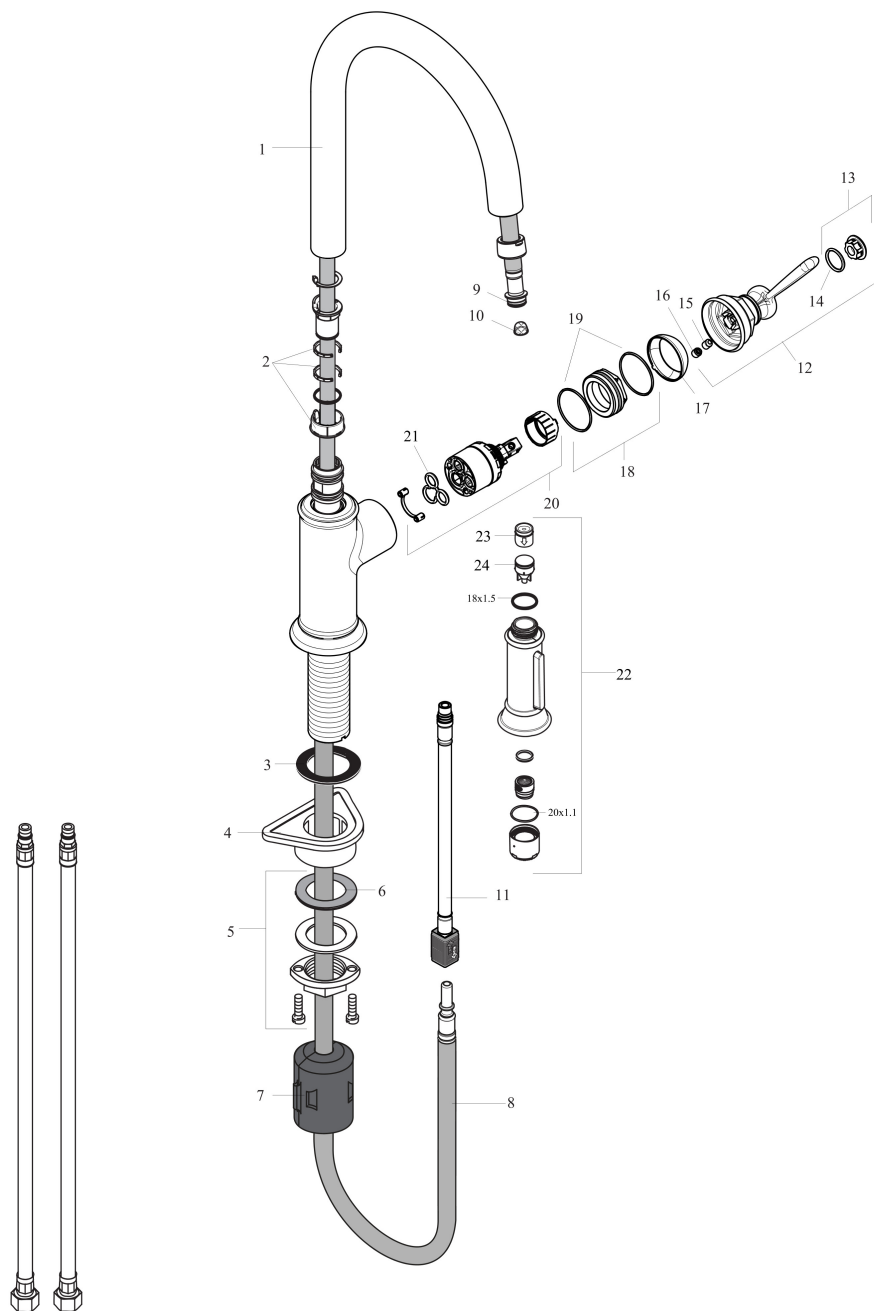

Brand AXOR
 Art. Name **AXOR Montreux** Prep Kitchen Faucet 2-Spray Pull-Down, 1.75 GPM
 Art. Nr. 16584251
 Surface Brushed Gold Optic
 Pos. 1

Product Picture

Features

- Swivel range adjustable in 2 steps to 110° or 150°
- Laminar spray, shower spray
- Lockable shower spray, spray return through pressing spray diverter
- MagFit magnetic shower holder
- Deck-mounted
- Maximum flow rate (at 3 bar): 6.6 l/min
- Ceramic cartridge
- G 3/8 hose connections
- Integrated non-return valve
- Single handle kitchen faucet, installation manual

Drawing

Technology

Spray Types

Brand AXOR
Art. Name **AXOR Montreux** Prep Kitchen Faucet 2-Spray Pull-Down, 1.75 GPM
Art. Nr. 16584251
Surface Brushed Gold Optic
Pos. 1

Spare Parts Drawings for build year: >01/20

Brand AXOR
 Art. Name **AXOR Montreux** Prep Kitchen Faucet 2-Spray Pull-Down, 1.75 GPM
 Art. Nr. 16584251
 Surface Brushed Gold Optic
 Pos. 1

Spare parts list for build year: >01/20

Pos.	Description	Article number
1	spout cpl.	93159250
2	set of lever collars	88814000
3	seal	92582000
4	support	97523000
5	fixing set (Ø 34)	95049000
6	lever collar	97548000
7	weight	98551000
8	hose 1,50 m	88624000
9	O-ring 11x2	98127000
10	filter	97735000
11	connection hose 600 mm M10x1	95561000
12	handle	92963250
13	cover cap	92964000
14	O-ring 16x2	98133000
15	hollow set screw M6x8	98444000
16	screw cover	96762000
17	flange	92965250
18	nut	92966000
19	O-ring 33x1,5	98164000
20	cartridge, assy	92730000
21	seal	95008000
23	non return valve	93218000
24	set of non return valves DW 15	97350000
a	O-ring 21x2,5	98211000