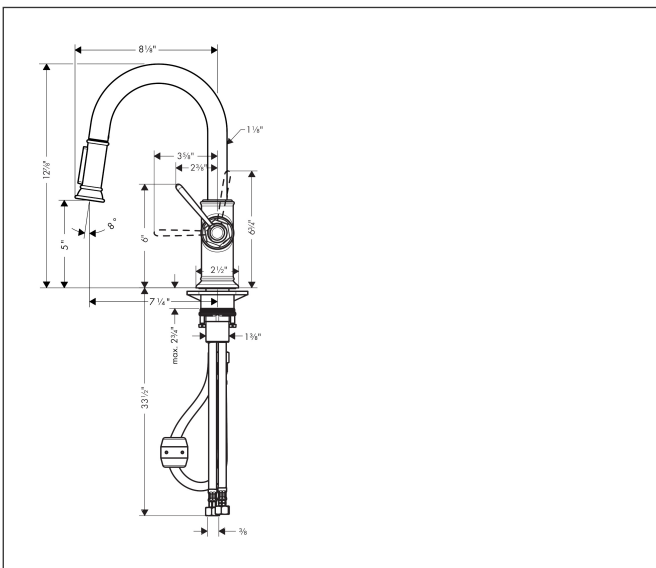

Brand AXOR
 Art. Name **AXOR Montreux** Prep Kitchen Faucet 2-Spray Pull-Down, 1.75 GPM
 Art. Nr. 16584251
 Surface Brushed Gold Optic
 Pos. 1

Product Picture

Features

- Swivel range adjustable in 2 steps to 110° or 150°
- Laminar spray, shower spray
- Lockable shower spray, spray return through pressing spray diverter
- MagFit magnetic shower holder
- Deck-mounted
- Maximum flow rate (at 3 bar): 6.6 l/min
- Ceramic cartridge
- G 3/8 hose connections
- Integrated non-return valve
- Single handle kitchen faucet, installation manual

Drawing

Technology

Spray Types

Brand AXOR
Art. Name **AXOR Montreux** Prep Kitchen Faucet 2-Spray Pull-Down, 1.75 GPM
Art. Nr. 16584251
Surface Brushed Gold Optic
Pos. 1

Spare Parts Drawings for build year: >01/20

Brand AXOR
 Art. Name **AXOR Montreux** Prep Kitchen Faucet 2-Spray Pull-Down, 1.75 GPM
 Art. Nr. 16584251
 Surface Brushed Gold Optic
 Pos. 1

Spare parts list for build year: >01/20

Pos.	Description	Article number
1	spout cpl.	93159250
2	set of lever collars	88814000
3	seal	92582000
4	support	97523000
5	fixing set (Ø 34)	95049000
6	lever collar	97548000
7	weight	98551000
8	hose 1,50 m	88624000
9	O-ring 11x2	98127000
10	filter	97735000
11	connection hose 600 mm M10x1	95561000
12	handle	92963250
13	cover cap	92964000
14	O-ring 16x2	98133000
15	hollow set screw M6x8	98444000
16	screw cover	96762000
17	flange	92965250
18	nut	92966000
19	O-ring 33x1,5	98164000
20	cartridge, assy	92730000
21	seal	95008000
23	non return valve	93218000
24	set of non return valves DW 15	97350000
a	O-ring 21x2,5	98211000