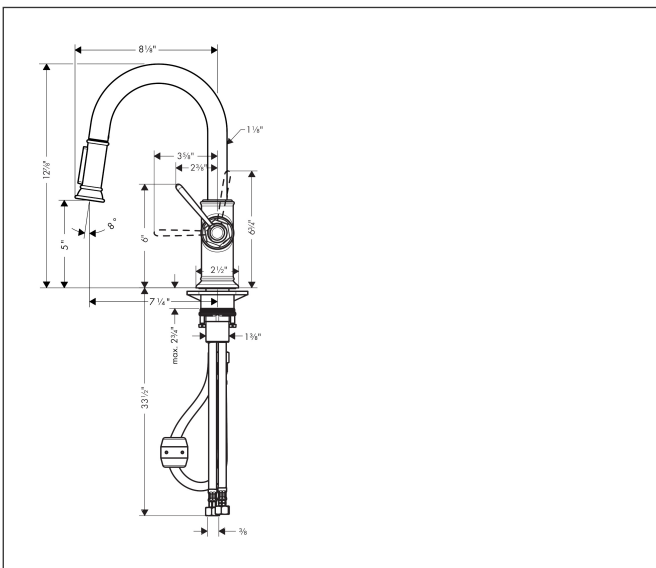

Drawing

Technology

Spray Types