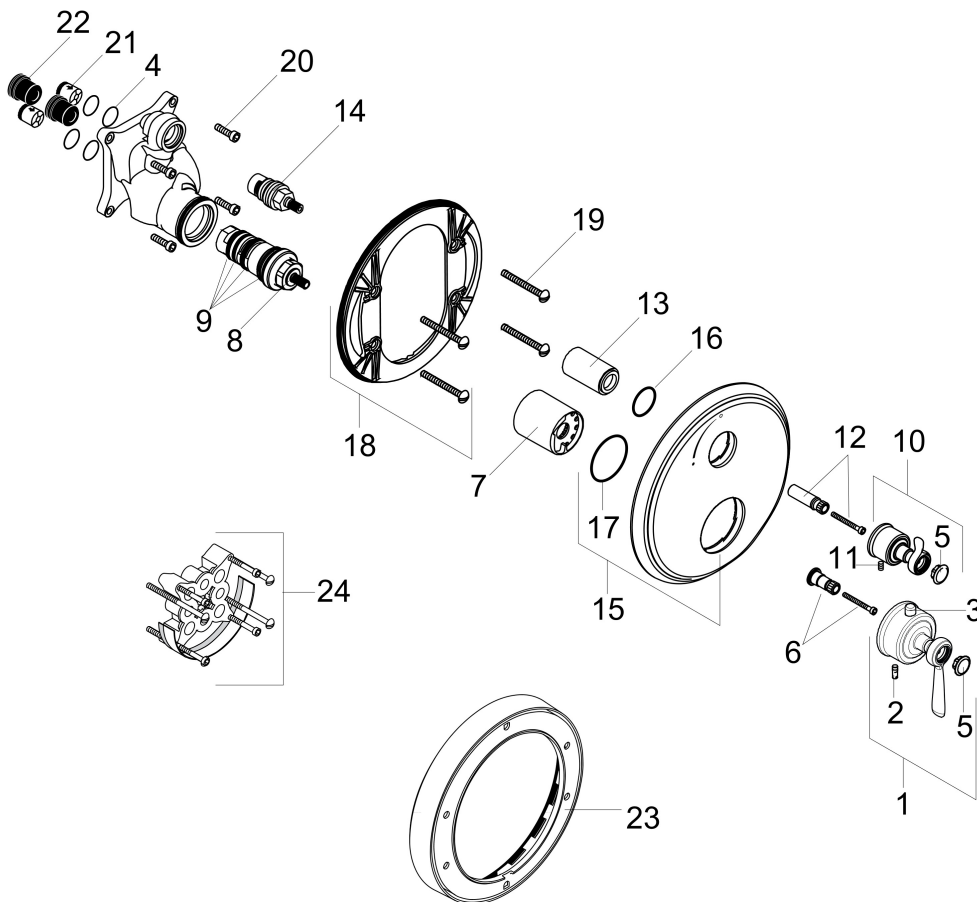

Brand AXOR
 Art. Name **AXOR Montreux** Thermostatic Trim with Volume Control
 Art. Nr. 16801001
 Surface Chrome
 Pos. 1

Product Picture

Features

- Volume control for 1 function
- Thermostat cartridge, ceramic cartridge
- Maximum flow rate (at 3 bar): 22.7 l/min
- Safety stop at 40°C

Drawing

Brand AXOR
Art. Name **AXOR Montreux** Thermostatic Trim with Volume Control
Art. Nr. 16801001
Surface Chrome
Pos. 1

Spare Parts Drawings for build year: >08/13

Brand AXOR
 Art. Name **AXOR Montreux** Thermostatic Trim with Volume Control
 Art. Nr. 16801001
 Surface Chrome
 Pos. 1

Spare parts list for build year: >08/13

Pos.	Description	Article number
1	handle for thermostat	16694001
2	hollow set screw M5x16	97666000
3	pushbutton	97792000
4	O-ring 16x2	98133000
5	cover cap	95991000
6	adapter for handle	96435000
7	sleeve	96439000
8	thermostat cartridge	94282000
9	sealing set	95037000
10	handle	98637000
11	hollow set screw M4x8	97669000
12	adapter for handle	96451000
13	sleeve	96446000
14	shut off unit right closing	94009000
15	escutcheon	98668000
16	O-ring 29x3	98371000
17	O-Ring 48x3	95508000
18	sub plate	96447000
19	set of fixing screws	96454000
20	set of screws	96525000
21	set of non return valves DW 15	94074000
22	noise reduction	94073000
23	extension 22 mm (Ø 170 mm)	13596000
24	extension 25 mm	13595000