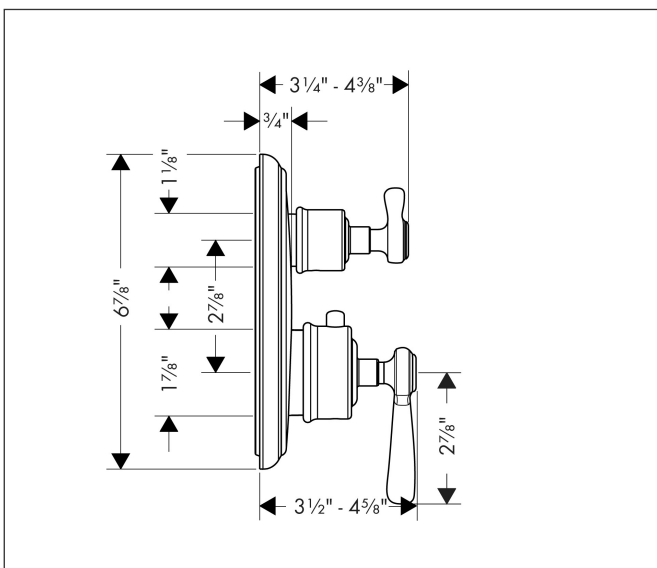

Brand AXOR
 Art. Name **AXOR Montreux** Thermostatic Trim with Volume Control
 Art. Nr. 16801001
 Surface Chrome
 Pos. 1

Product Picture

Features

- Volume control for 1 function
- Thermostat cartridge, ceramic cartridge
- Maximum flow rate (at 3 bar): 22.7 l/min
- Safety stop at 40°C

Drawing

Brand AXOR
Art. Name **AXOR Montreux** Thermostatic Trim with Volume Control
Art. Nr. 16801001
Surface Chrome
Pos. 1

Spare Parts Drawings for build year: >08/13

Brand AXOR
 Art. Name **AXOR Montreux** Thermostatic Trim with Volume Control
 Art. Nr. 16801001
 Surface Chrome
 Pos. 1

Spare parts list for build year: >08/13

Pos.	Description	Article number
1	handle for thermostat	16694001
2	hollow set screw M5x16	97666000
3	pushbutton	97792000
4	O-ring 16x2	98133000
5	cover cap	95991000
6	adapter for handle	96435000
7	sleeve	96439000
8	thermostat cartridge	94282000
9	sealing set	95037000
10	handle	98637000
11	hollow set screw M4x8	97669000
12	adapter for handle	96451000
13	sleeve	96446000
14	shut off unit right closing	94009000
15	escutcheon	98668000
16	O-ring 29x3	98371000
17	O-Ring 48x3	95508000
18	sub plate	96447000
19	set of fixing screws	96454000
20	set of screws	96525000
21	set of non return valves DW 15	94074000
22	noise reduction	94073000
23	extension 22 mm (Ø 170 mm)	13596000
24	extension 25 mm	13595000