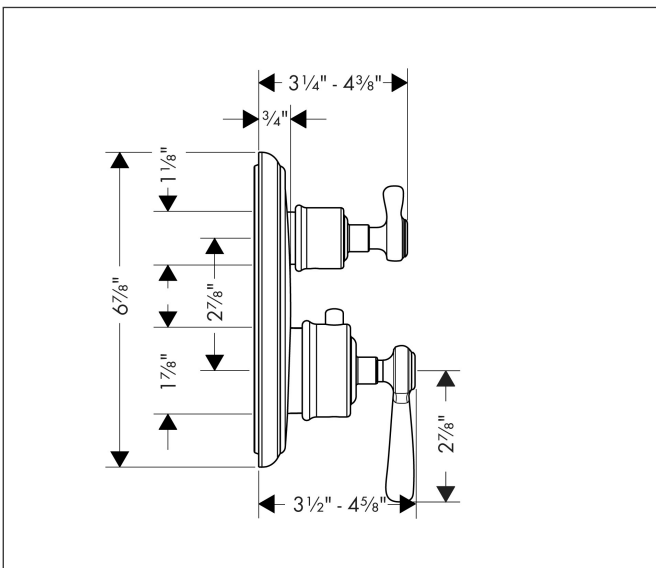

Brand AXOR
Art. Name **AXOR Montreux** Thermostatic Trim with Volume Control
Art. Nr. 16801831
Surface polished nickel
Pos. 1

Product Picture

Features

- Volume control for 1 function
- Thermostat cartridge, ceramic cartridge
- Maximum flow rate (at 3 bar): 22.7 l/min
- Safety stop at 40°C

Drawing

Brand AXOR
Art. Name **AXOR Montreux** Thermostatic Trim with Volume Control
Art. Nr. 16801831
Surface polished nickel
Pos. 1

Spare Parts Drawings for build year: >08/13

Brand AXOR
 Art. Name **AXOR Montreux** Thermostatic Trim with Volume Control
 Art. Nr. 16801831
 Surface polished nickel
 Pos. 1

Spare parts list for build year: >08/13

| Pos. | Description | Article number |
|------|--------------------------------|----------------|
| 1 | handle for thermostat | 16694831 |
| 2 | hollow set screw M5x16 | 97666000 |
| 3 | pushbutton | 97792830 |
| 4 | O-ring 16x2 | 98133000 |
| 5 | cover cap | 95991000 |
| 6 | adapter for handle | 96435000 |
| 7 | sleeve | 96439830 |
| 8 | thermostat cartridge | 94282000 |
| 9 | sealing set | 95037000 |
| 10 | handle | 98637830 |
| 11 | hollow set screw M4x8 | 97669000 |
| 12 | adapter for handle | 96451000 |
| 13 | sleeve | 96446830 |
| 14 | shut off unit right closing | 94009000 |
| 15 | escutcheon | 98668830 |
| 16 | O-ring 29x3 | 98371000 |
| 17 | O-Ring 48x3 | 95508000 |
| 18 | sub plate | 96447000 |
| 19 | set of fixing screws | 96454000 |
| 20 | set of screws | 96525000 |
| 21 | set of non return valves DW 15 | 94074000 |
| 22 | noise reduction | 94073000 |
| 23 | extension 22 mm (Ø 170 mm) | 13596830 |
| 24 | extension 25 mm | 13595000 |