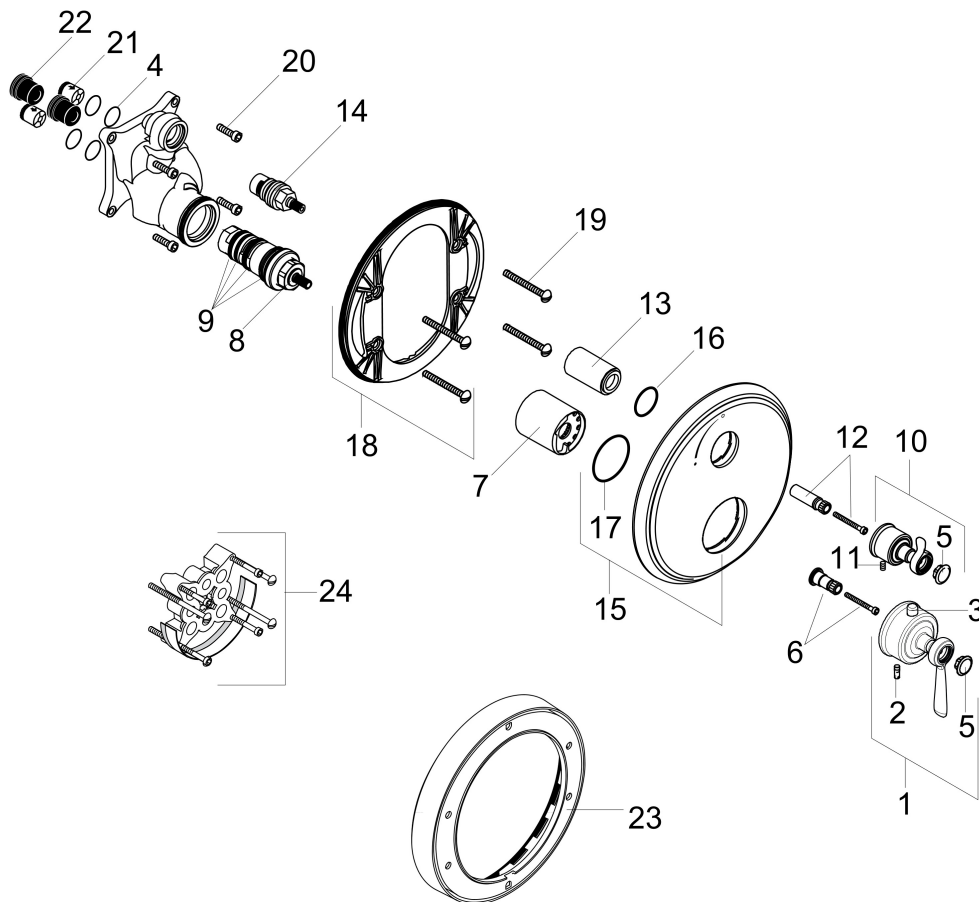

Brand AXOR
Art. Name **AXOR Montreux** Thermostatic Trim with Volume Control
Art. Nr. 16801831
Surface polished nickel
Pos. 1

Product Picture

Features

- Volume control for 1 function
- Thermostat cartridge, ceramic cartridge
- Maximum flow rate (at 3 bar): 22.7 l/min
- Safety stop at 40°C

Drawing

Brand AXOR
Art. Name **AXOR Montreux** Thermostatic Trim with Volume Control
Art. Nr. 16801831
Surface polished nickel
Pos. 1

Spare Parts Drawings for build year: >08/13

Brand AXOR
 Art. Name **AXOR Montreux** Thermostatic Trim with Volume Control
 Art. Nr. 16801831
 Surface polished nickel
 Pos. 1

Spare parts list for build year: >08/13

| Pos. | Description | Article number |
|------|--------------------------------|----------------|
| 1 | handle for thermostat | 16694831 |
| 2 | hollow set screw M5x16 | 97666000 |
| 3 | pushbutton | 97792830 |
| 4 | O-ring 16x2 | 98133000 |
| 5 | cover cap | 95991000 |
| 6 | adapter for handle | 96435000 |
| 7 | sleeve | 96439830 |
| 8 | thermostat cartridge | 94282000 |
| 9 | sealing set | 95037000 |
| 10 | handle | 98637830 |
| 11 | hollow set screw M4x8 | 97669000 |
| 12 | adapter for handle | 96451000 |
| 13 | sleeve | 96446830 |
| 14 | shut off unit right closing | 94009000 |
| 15 | escutcheon | 98668830 |
| 16 | O-ring 29x3 | 98371000 |
| 17 | O-Ring 48x3 | 95508000 |
| 18 | sub plate | 96447000 |
| 19 | set of fixing screws | 96454000 |
| 20 | set of screws | 96525000 |
| 21 | set of non return valves DW 15 | 94074000 |
| 22 | noise reduction | 94073000 |
| 23 | extension 22 mm (Ø 170 mm) | 13596830 |
| 24 | extension 25 mm | 13595000 |