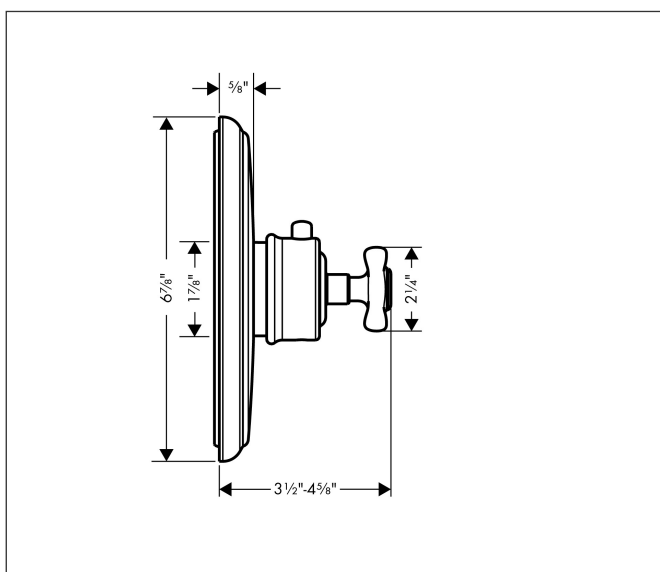

Brand AXOR  
Art. Name **AXOR Montreux** Thermostatic Trim with Cross Handle  
Art. Nr. 16816001  
Surface Chrome  
Pos. 1

## Features

- Thermostat cartridge
- Maximum flow rate (at 3 bar): 22.7 l/min
- Safety stop at 40°C

## Drawing

Brand AXOR  
Art. Name **AXOR Montreux** Thermostatic Trim with Cross Handle  
Art. Nr. 16816001  
Surface Chrome  
Pos. 1

## Spare parts list for build year: >08/23

Pos.	Description	Article number
1	escutcheon	98648000
2	O-ring 48x5	98174000
3	sub plate	96447000
4	set of fixing screws	96454000
5	handle for thermostat	16594001
6	hollow set screw M5x16	97666000
7	cover cap	95991000
8	pushbutton	97792000
9	sleeve	97439000
10	adapter for handle	96435000
11	set of non return valves DW 15	97350000
12	set of screws	96525000
13	O-ring 16x2	98133000
14	thermostat cartridge	98282000
15	O-ring 26x2	98147000
16	O-ring 34x2	98383000
17	O-ring 25x1,5	98146000
18	O-ring 25x2,5	92146000
19	O-ring 38x2,5	98198000
a	extension 25 mm	13595000
b	extension 22 mm (Ø 170 mm)	13596000