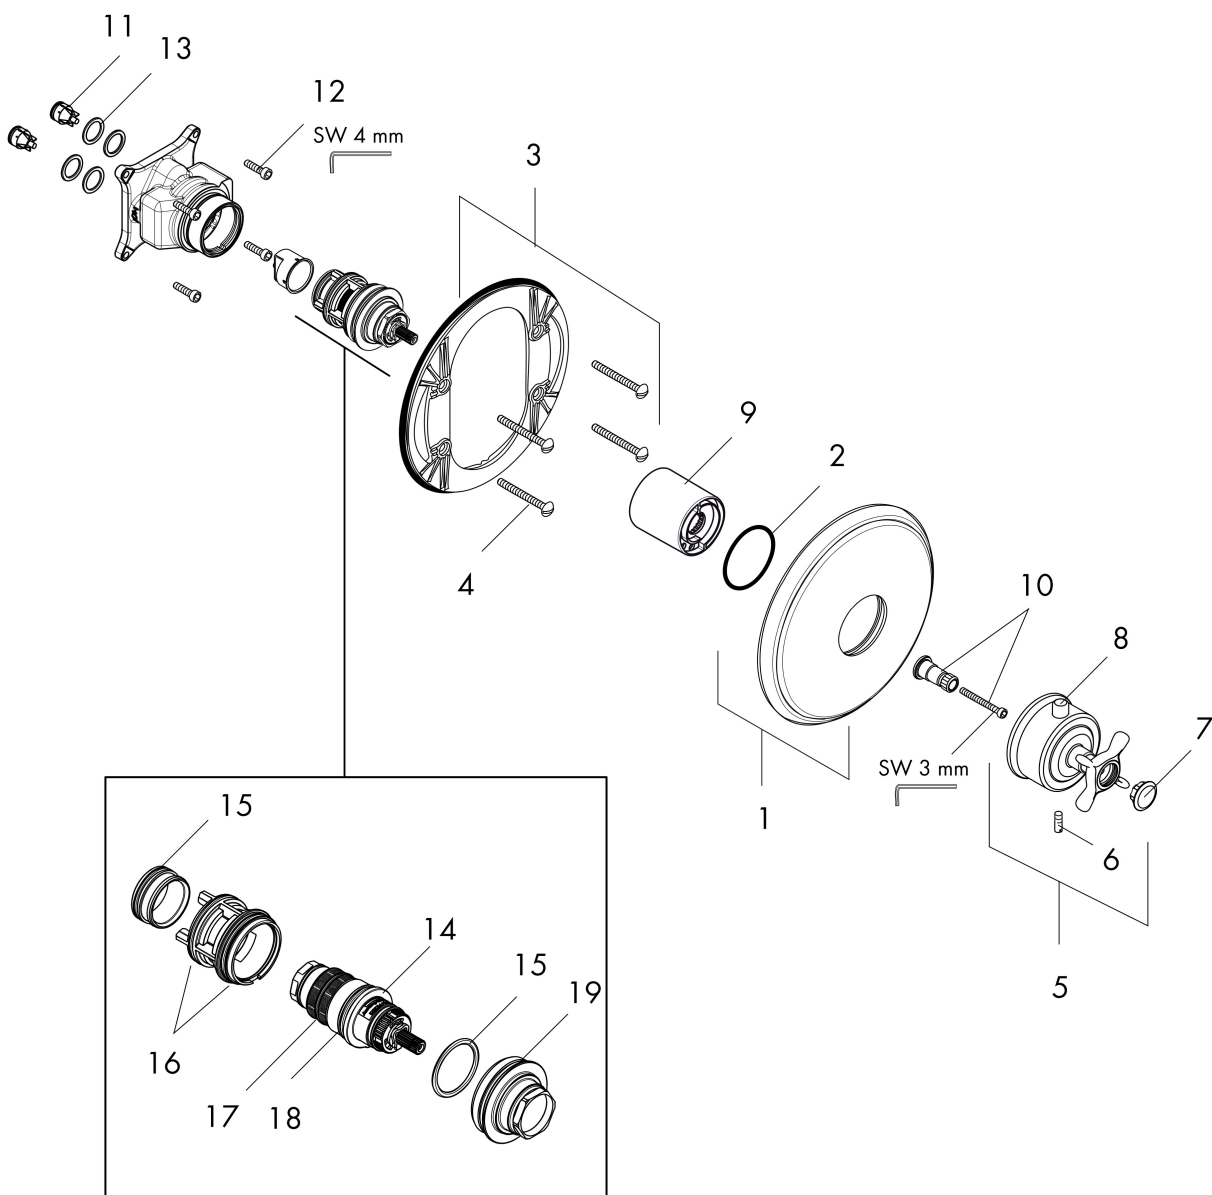

## Features

- Thermostat cartridge
- Maximum flow rate (at 3 bar): 22.7 l/min
- Safety stop at 40°C

## Drawing

Brand AXOR  
Art. Name **AXOR Montreux** Thermostatic Trim with Cross Handle  
Art. Nr. 16816001  
Surface Chrome  
Pos. 1

## Spare Parts Drawings for build year: >08/23

Brand AXOR  
 Art. Name **AXOR Montreux** Thermostatic Trim with Cross Handle  
 Art. Nr. 16816001  
 Surface Chrome  
 Pos. 1

## Spare parts list for build year: >08/23

Pos.	Description	Article number
1	escutcheon	98648000
2	O-ring 48x5	98174000
3	sub plate	96447000
4	set of fixing screws	96454000
5	handle for thermostat	16594001
6	hollow set screw M5x16	97666000
7	cover cap	95991000
8	pushbutton	97792000
9	sleeve	97439000
10	adapter for handle	96435000
11	set of non return valves DW 15	97350000
12	set of screws	96525000
13	O-ring 16x2	98133000
14	thermostat cartridge	98282000
15	O-ring 26x2	98147000
16	O-ring 34x2	98383000
17	O-ring 25x1,5	98146000
18	O-ring 25x2,5	92146000
19	O-ring 38x2,5	98198000
a	extension 25 mm	13595000
b	extension 22 mm (Ø 170 mm)	13596000