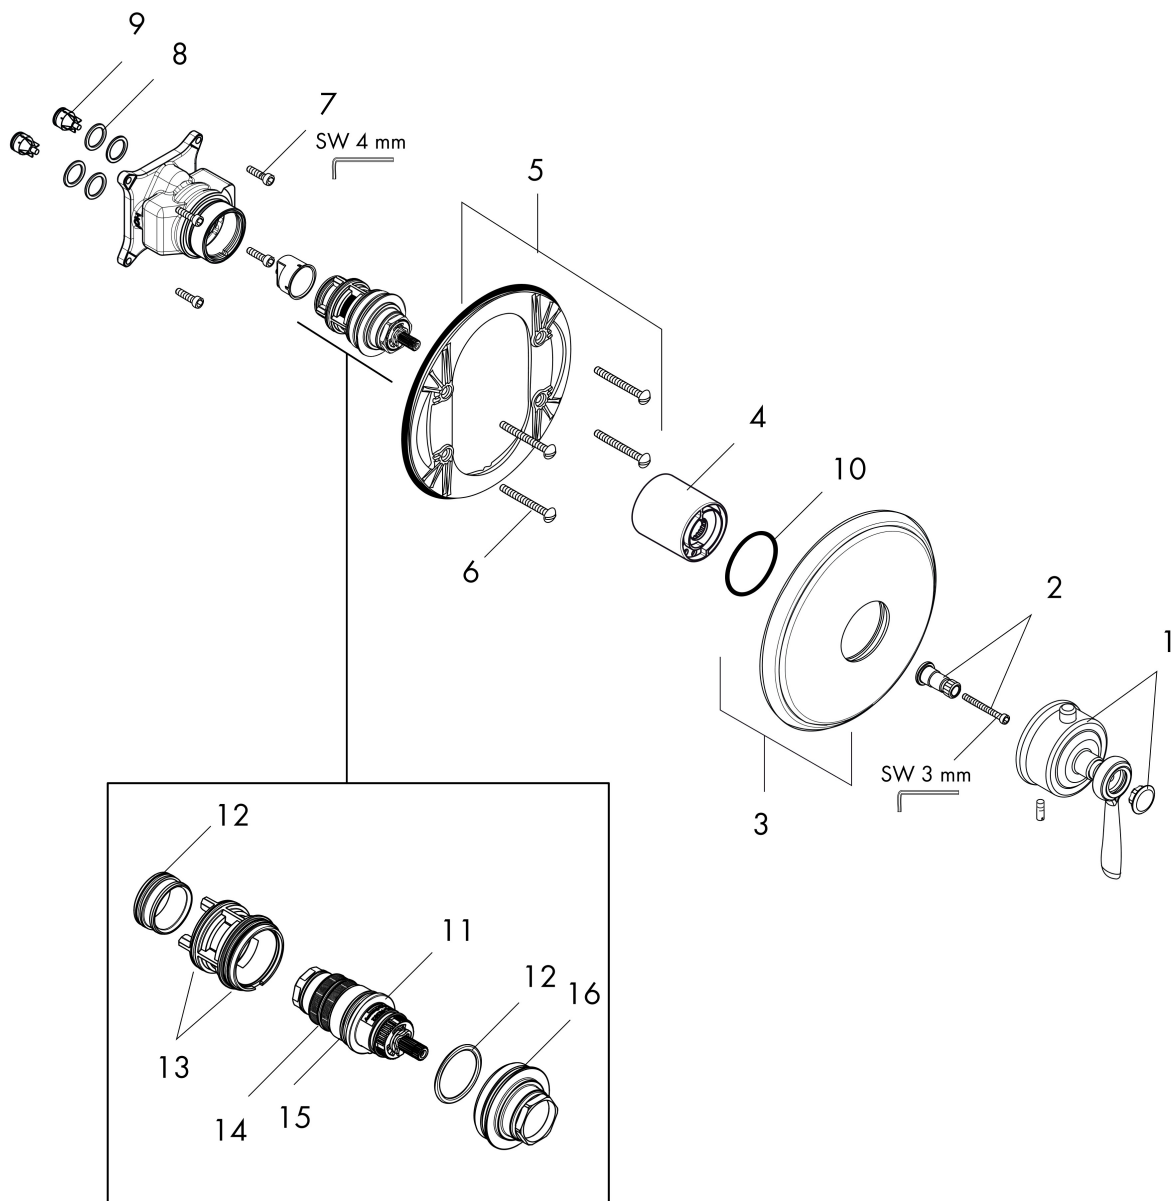

Brand	AXOR
Art. Name	AXOR Montreux Thermostatic Trim with Lever Handle
Art. Nr.	16824001
Surface	Chrome
Pos.	1

Product Picture

Features

- Thermostat cartridge
- Maximum flow rate (at 3 bar): 22.7 l/min
- Safety stop at 40°C

Drawing

Brand AXOR
Art. Name **AXOR Montreux** Thermostatic Trim with Lever Handle
Art. Nr. 16824001
Surface Chrome
Pos. 1

Spare Parts Drawings for build year: >08/23

Brand AXOR
 Art. Name **AXOR Montreux** Thermostatic Trim with Lever Handle
 Art. Nr. 16824001
 Surface Chrome
 Pos. 1

Spare parts list for build year: >08/23

Pos.	Description	Article number
1	handle for thermostat	16694001
2	adapter for handle	96435000
3	escutcheon	98648000
4	sleeve	97439000
5	sub plate	96447000
6	set of fixing screws	96454000
7	set of screws	96525000
8	O-ring 16x2	98133000
9	set of non return valves DW 15	97350000
10	O-Ring 48x3	95508000
11	thermostat cartridge	98282000
12	O-ring 26x2	98147000
13	O-ring 34x2	98383000
14	O-ring 25x1,5	98146000
15	O-ring 25x2,5	92146000
16	O-ring 38x2,5	98198000
a	extension 25 mm	13595000
b	extension 22 mm (Ø 170 mm)	13596000