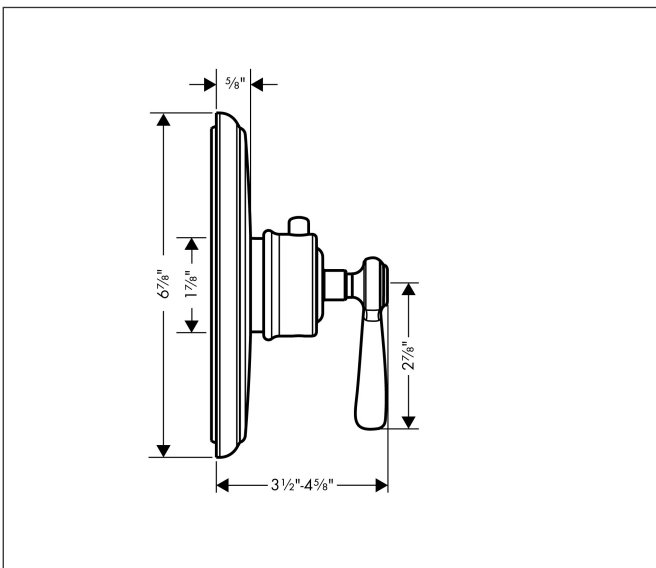

Brand	AXOR
Art. Name	AXOR Montreux Thermostatic Trim with Lever Handle
Art. Nr.	16824001
Surface	Chrome
Pos.	1

Product Picture

Features

- Thermostat cartridge
- Maximum flow rate (at 3 bar): 22.7 l/min
- Safety stop at 40°C

Drawing

Brand AXOR
Art. Name **AXOR Montreux** Thermostatic Trim with Lever Handle
Art. Nr. 16824001
Surface Chrome
Pos. 1

Spare Parts Drawings for build year: >08/23

Brand AXOR
 Art. Name **AXOR Montreux** Thermostatic Trim with Lever Handle
 Art. Nr. 16824001
 Surface Chrome
 Pos. 1

Spare parts list for build year: >08/23

Pos.	Description	Article number
1	handle for thermostat	16694001
2	adapter for handle	96435000
3	escutcheon	98648000
4	sleeve	97439000
5	sub plate	96447000
6	set of fixing screws	96454000
7	set of screws	96525000
8	O-ring 16x2	98133000
9	set of non return valves DW 15	97350000
10	O-Ring 48x3	95508000
11	thermostat cartridge	98282000
12	O-ring 26x2	98147000
13	O-ring 34x2	98383000
14	O-ring 25x1,5	98146000
15	O-ring 25x2,5	92146000
16	O-ring 38x2,5	98198000
a	extension 25 mm	13595000
b	extension 22 mm (Ø 170 mm)	13596000