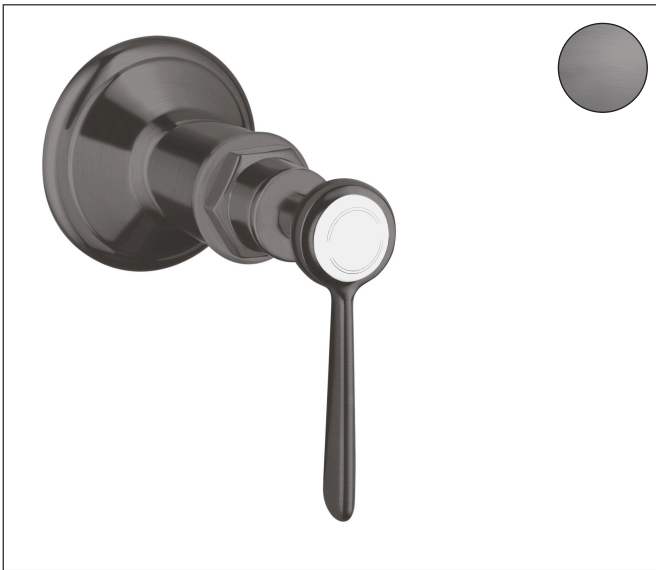

Brand AXOR
Art. Name **AXOR Montreux** Volume Control Trim with Lever Handle
Art. Nr. 16872341
Surface Brushed Black Chrome
Pos. 1

Product Picture

Features

- Volume control for 1 function

Drawing