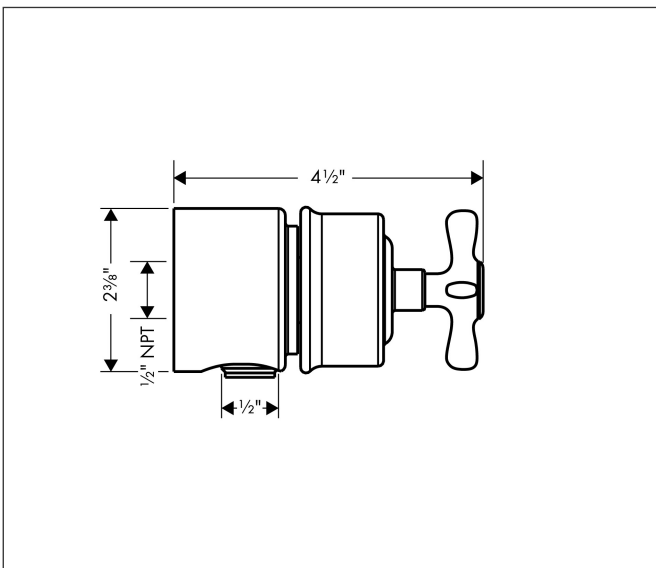

Brand	AXOR
Art. Name	AXOR Montreux Wall Outlet with Check Valves and Volume Control, Cross Handle
Art. Nr.	16882001
Surface	Chrome
Pos.	1

Product Picture

Features

- Hose nut: for shower hoses with conical or cylindrical nut on both sides
- Volume control for 1 function

Drawing

Brand AXOR
Art. Name **AXOR Montreux** Wall Outlet with Check Valves and Volume Control, Cross Handle
Art. Nr. 16882001
Surface Chrome
Pos. 1

Spare Parts Drawings for build year: >06/06

Brand AXOR
Art. Name **AXOR Montreux** Wall Outlet with Check Valves and Volume Control, Cross Handle
Art. Nr. 16882001
Surface Chrome
Pos. 1

Spare parts list for build year: >06/06

Pos.	Description	Article number
1	handle	16593000
2	set of screw covers, cold / hot water / neutral	97987000
3	shut off unit right closing	96350000
4	support element	98557000
5	set of non return valves DW 15	94074000