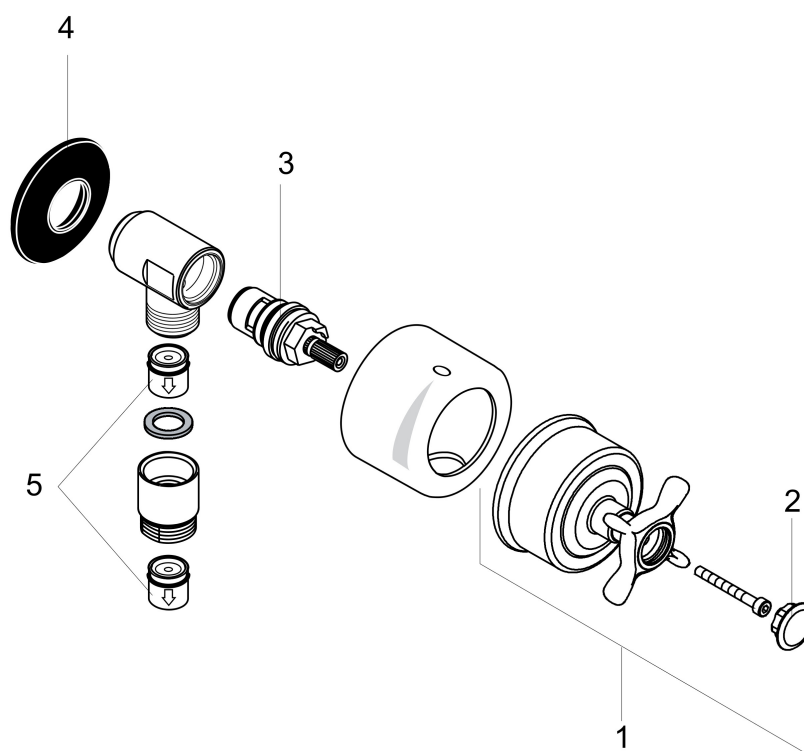

Brand	AXOR
Art. Name	AXOR Montreux Wall Outlet with Check Valves and Volume Control, Cross Handle
Art. Nr.	16882001
Surface	Chrome
Pos.	1

Product Picture

Features

- Hose nut: for shower hoses with conical or cylindrical nut on both sides
- Volume control for 1 function

Drawing

Brand AXOR
Art. Name **AXOR Montreux** Wall Outlet with Check Valves and Volume Control, Cross Handle
Art. Nr. 16882001
Surface Chrome
Pos. 1

Spare Parts Drawings for build year: >06/06

Brand AXOR
Art. Name **AXOR Montreux** Wall Outlet with Check Valves and Volume Control, Cross Handle
Art. Nr. 16882001
Surface Chrome
Pos. 1

Spare parts list for build year: >06/06

Pos.	Description	Article number
1	handle	16593000
2	set of screw covers, cold / hot water / neutral	97987000
3	shut off unit right closing	96350000
4	support element	98557000
5	set of non return valves DW 15	94074000