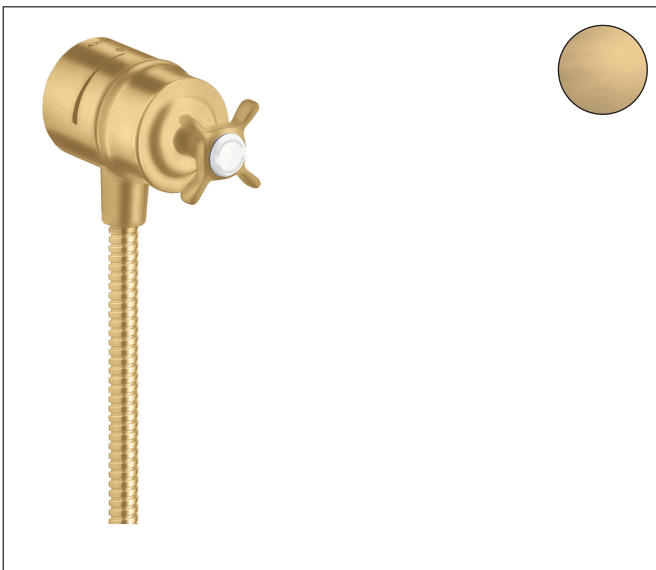

Brand AXOR  
Art. Name **AXOR Montreux** Wall Outlet with Check Valves and Volume Control, Cross Handle  
Art. Nr. 16882251  
Surface Brushed Gold Optic  
Pos. 1

## Product Picture

## Features

- Hose nut: for shower hoses with conical or cylindrical nut on both sides
- Volume control for 1 function