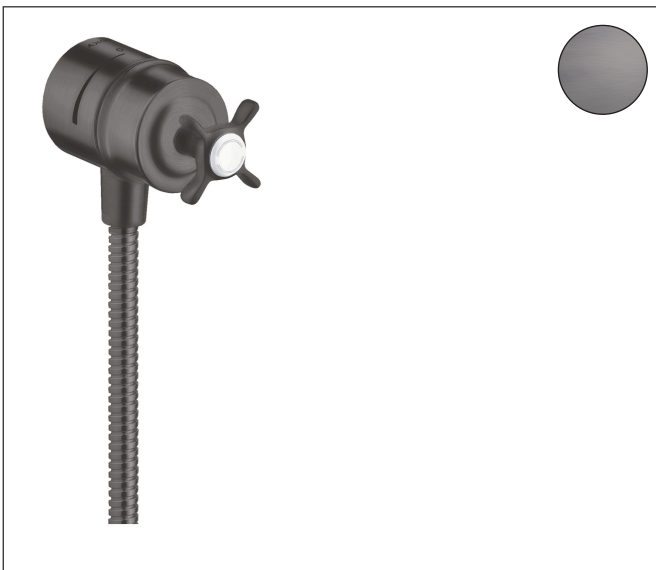

Brand AXOR  
Art. Name **AXOR Montreux** Wall Outlet with Check Valves and Volume Control, Cross Handle  
Art. Nr. 16882341  
Surface Brushed Black Chrome  
Pos. 1

## Product Picture

## Features

- Hose nut: for shower hoses with conical or cylindrical nut on both sides
- Volume control for 1 function