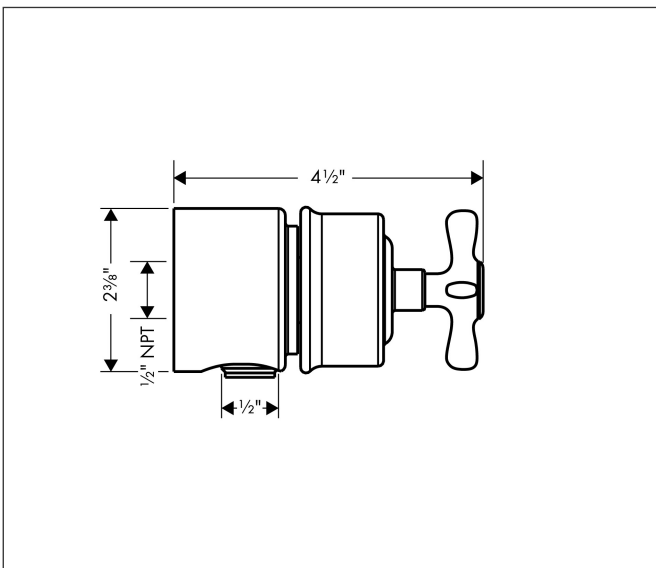

Brand	AXOR
Art. Name	AXOR Montreux Wall Outlet with Check Valves and Volume Control, Cross Handle
Art. Nr.	16882821
Surface	Brushed Nickel
Pos.	1

Product Picture

Features

- Hose nut: for shower hoses with conical or cylindrical nut on both sides
- Volume control for 1 function

Drawing

Brand AXOR
Art. Name **AXOR Montreux** Wall Outlet with Check Valves and Volume Control, Cross Handle
Art. Nr. 16882821
Surface Brushed Nickel
Pos. 1

Spare Parts Drawings for build year: >06/06

Brand AXOR
Art. Name **AXOR Montreux** Wall Outlet with Check Valves and Volume Control, Cross Handle
Art. Nr. 16882821
Surface Brushed Nickel
Pos. 1

Spare parts list for build year: >06/06

Pos.	Description	Article number
1	handle	16593820
2	set of screw covers, cold / hot water / neutral	97987000
3	shut off unit right closing	96350000
4	support element	98557000
5	set of non return valves DW 15	94074000
6	flat seal	97674000