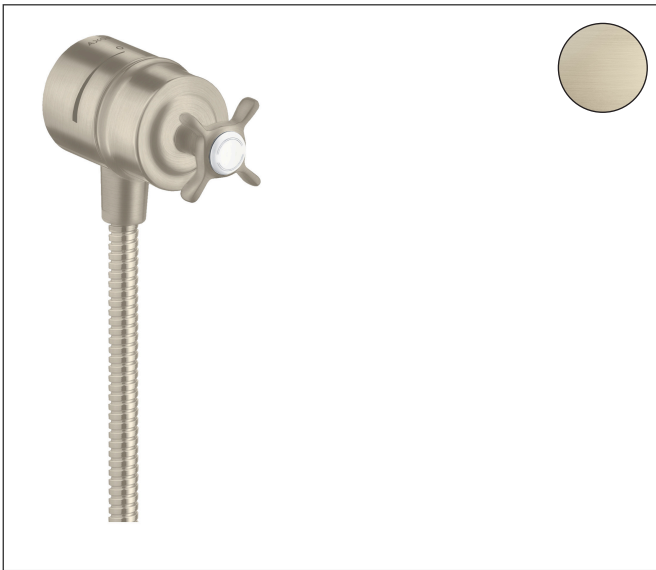

Brand	AXOR
Art. Name	AXOR Montreux Wall Outlet with Check Valves and Volume Control, Cross Handle
Art. Nr.	16882821
Surface	Brushed Nickel
Pos.	1

Product Picture

Features

- Hose nut: for shower hoses with conical or cylindrical nut on both sides
- Volume control for 1 function

Drawing

Brand AXOR
Art. Name **AXOR Montreux** Wall Outlet with Check Valves and Volume Control, Cross Handle
Art. Nr. 16882821
Surface Brushed Nickel
Pos. 1

Spare Parts Drawings for build year: >06/06

Brand AXOR
Art. Name **AXOR Montreux** Wall Outlet with Check Valves and Volume Control, Cross Handle
Art. Nr. 16882821
Surface Brushed Nickel
Pos. 1

Spare parts list for build year: >06/06

Pos.	Description	Article number
1	handle	16593820
2	set of screw covers, cold / hot water / neutral	97987000
3	shut off unit right closing	96350000
4	support element	98557000
5	set of non return valves DW 15	94074000
6	flat seal	97674000