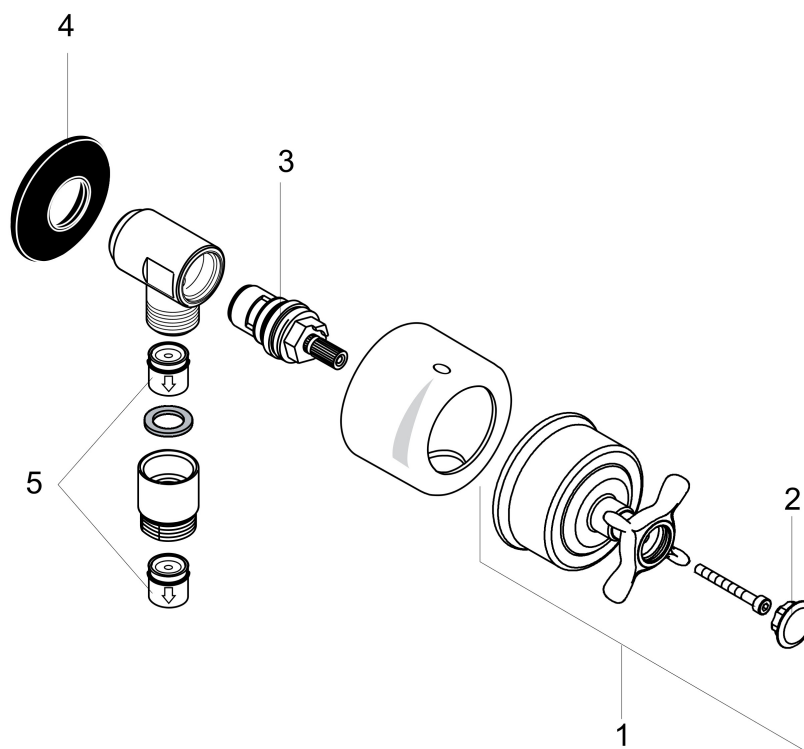

Brand	AXOR
Art. Name	AXOR Montreux Wall Outlet with Check Valves and Volume Control, Cross Handle
Art. Nr.	16882821
Surface	Brushed Nickel
Pos.	1

Product Picture

Features

- Hose nut: for shower hoses with conical or cylindrical nut on both sides
- Volume control for 1 function

Drawing

Brand AXOR
Art. Name **AXOR Montreux** Wall Outlet with Check Valves and Volume Control, Cross Handle
Art. Nr. 16882821
Surface Brushed Nickel
Pos. 1

Spare Parts Drawings for build year: >06/06

Brand AXOR
Art. Name **AXOR Montreux** Wall Outlet with Check Valves and Volume Control, Cross Handle
Art. Nr. 16882821
Surface Brushed Nickel
Pos. 1

Spare parts list for build year: >06/06

Pos.	Description	Article number
1	handle	16593820
2	set of screw covers, cold / hot water / neutral	97987000
3	shut off unit right closing	96350000
4	support element	98557000
5	set of non return valves DW 15	94074000
6	flat seal	97674000