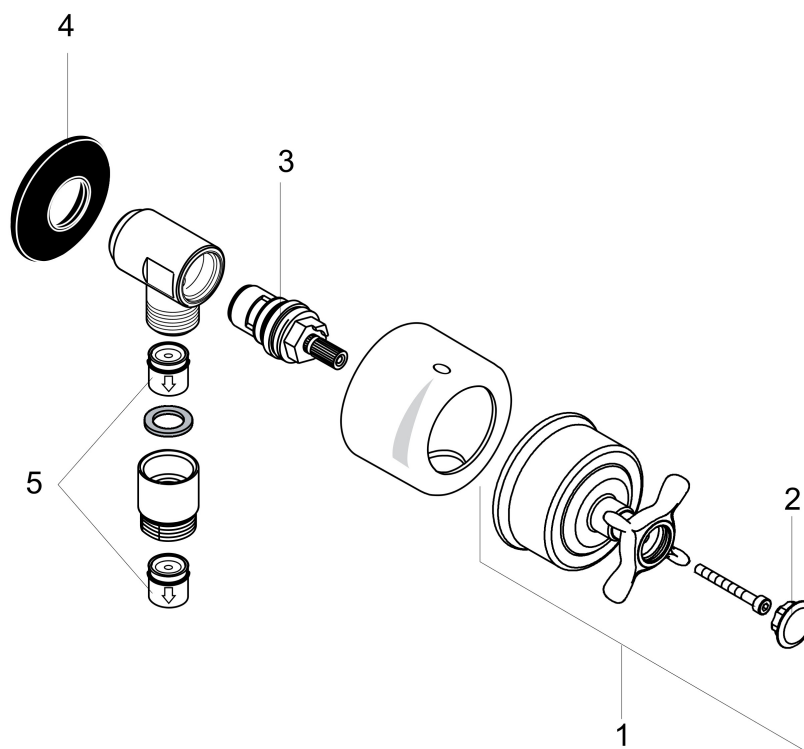

Brand AXOR
Art. Name **AXOR Montreux** Wall Outlet with Check Valves and Volume Control, Cross Handle
Art. Nr. 16882831
Surface polished nickel
Pos. 1

Product Picture

Features

- Hose nut: for shower hoses with conical or cylindrical nut on both sides
- Volume control for 1 function

Drawing

Brand AXOR
Art. Name **AXOR Montreux** Wall Outlet with Check Valves and Volume Control, Cross Handle
Art. Nr. 16882831
Surface polished nickel
Pos. 1

Spare Parts Drawings for build year: >06/06

Brand AXOR
Art. Name **AXOR Montreux** Wall Outlet with Check Valves and Volume Control, Cross Handle
Art. Nr. 16882831
Surface polished nickel
Pos. 1

Spare parts list for build year: >06/06

| Pos. | Description | Article number |
|------|---|----------------|
| 1 | handle | 16593830 |
| 2 | set of screw covers, cold / hot water / neutral | 97987000 |
| 3 | shut off unit right closing | 96350000 |
| 4 | support element | 98557000 |
| 5 | set of non return valves DW 15 | 94074000 |
| 6 | flat seal | 97674000 |