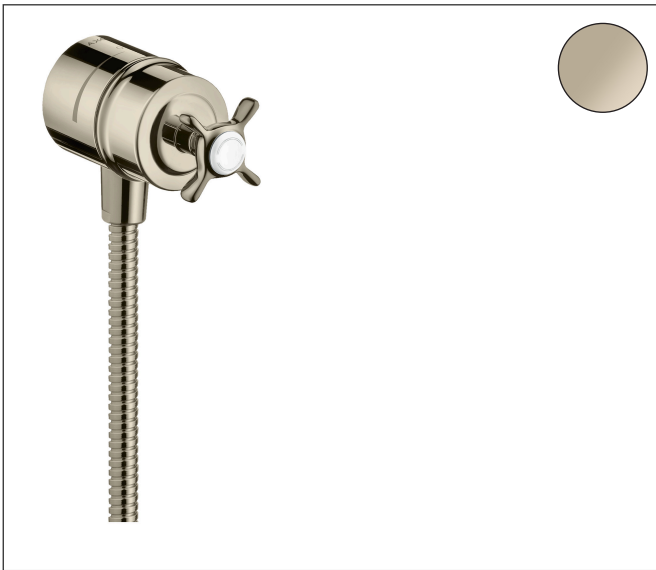

Brand AXOR
Art. Name **AXOR Montreux** Wall Outlet with Check Valves and Volume Control, Cross Handle
Art. Nr. 16882831
Surface polished nickel
Pos. 1

Product Picture

Features

- Hose nut: for shower hoses with conical or cylindrical nut on both sides
- Volume control for 1 function

Drawing

Brand AXOR
Art. Name **AXOR Montreux** Wall Outlet with Check Valves and Volume Control, Cross Handle
Art. Nr. 16882831
Surface polished nickel
Pos. 1

Spare Parts Drawings for build year: >06/06

Brand AXOR
Art. Name **AXOR Montreux** Wall Outlet with Check Valves and Volume Control, Cross Handle
Art. Nr. 16882831
Surface polished nickel
Pos. 1

Spare parts list for build year: >06/06

| Pos. | Description | Article number |
|------|---|----------------|
| 1 | handle | 16593830 |
| 2 | set of screw covers, cold / hot water / neutral | 97987000 |
| 3 | shut off unit right closing | 96350000 |
| 4 | support element | 98557000 |
| 5 | set of non return valves DW 15 | 94074000 |
| 6 | flat seal | 97674000 |