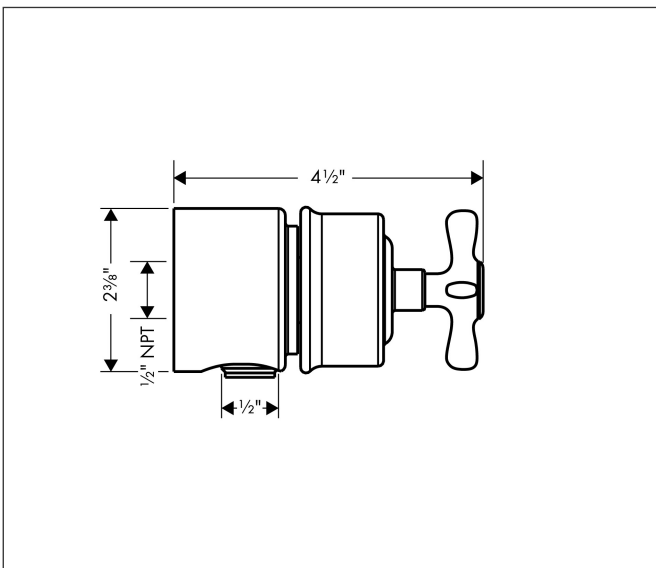

Brand AXOR
Art. Name **AXOR Montreux** Wall Outlet with Check Valves and Volume Control, Cross Handle
Art. Nr. 16882831
Surface polished nickel
Pos. 1

Product Picture

Features

- Hose nut: for shower hoses with conical or cylindrical nut on both sides
- Volume control for 1 function

Drawing

Brand AXOR
Art. Name **AXOR Montreux** Wall Outlet with Check Valves and Volume Control, Cross Handle
Art. Nr. 16882831
Surface polished nickel
Pos. 1

Spare Parts Drawings for build year: >06/06

Brand AXOR
Art. Name **AXOR Montreux** Wall Outlet with Check Valves and Volume Control, Cross Handle
Art. Nr. 16882831
Surface polished nickel
Pos. 1

Spare parts list for build year: >06/06

| Pos. | Description | Article number |
|------|---|----------------|
| 1 | handle | 16593830 |
| 2 | set of screw covers, cold / hot water / neutral | 97987000 |
| 3 | shut off unit right closing | 96350000 |
| 4 | support element | 98557000 |
| 5 | set of non return valves DW 15 | 94074000 |
| 6 | flat seal | 97674000 |