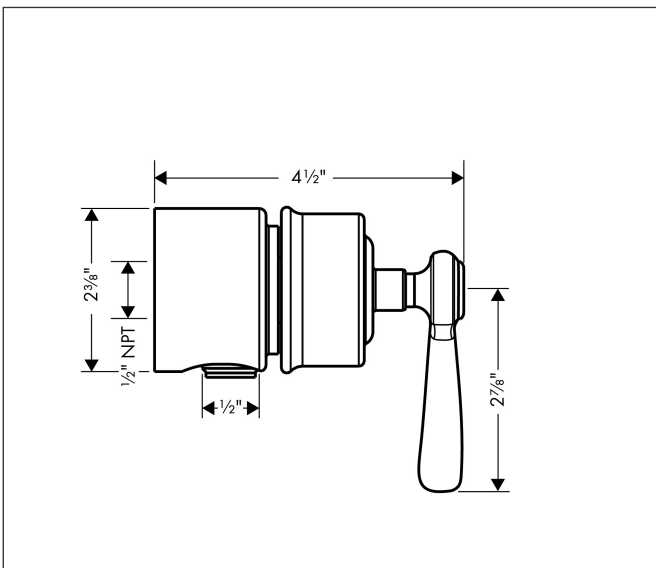

Brand	AXOR
Art. Name	AXOR Montreux Wall Outlet with Check Valves and Volume Control, Lever
Art. Nr.	Handle 16883001
Surface	Chrome
Pos.	1

Product Picture

Features

- Hose nut: for shower hoses with conical or cylindrical nut on both sides
- Volume control for 1 function

Drawing

Brand AXOR
Art. Name **AXOR Montreux** Wall Outlet with Check Valves and Volume Control, Lever Handle
Art. Nr. 16883001
Surface Chrome
Pos. 1

Spare Parts Drawings for build year: >04/08

Brand AXOR
Art. Name **AXOR Montreux** Wall Outlet with Check Valves and Volume Control, Lever
Handle
Art. Nr. 16883001
Surface Chrome
Pos. 1

Spare parts list for build year: >04/08

Pos.	Description	Article number
1	handle	16693000
2	set of screw covers, cold / hot water / neutral	97987000
3	shut off unit right closing	96350000
4	support element	98557000
5	set of non return valves DW 15	94074000
6	flat seal	97674000