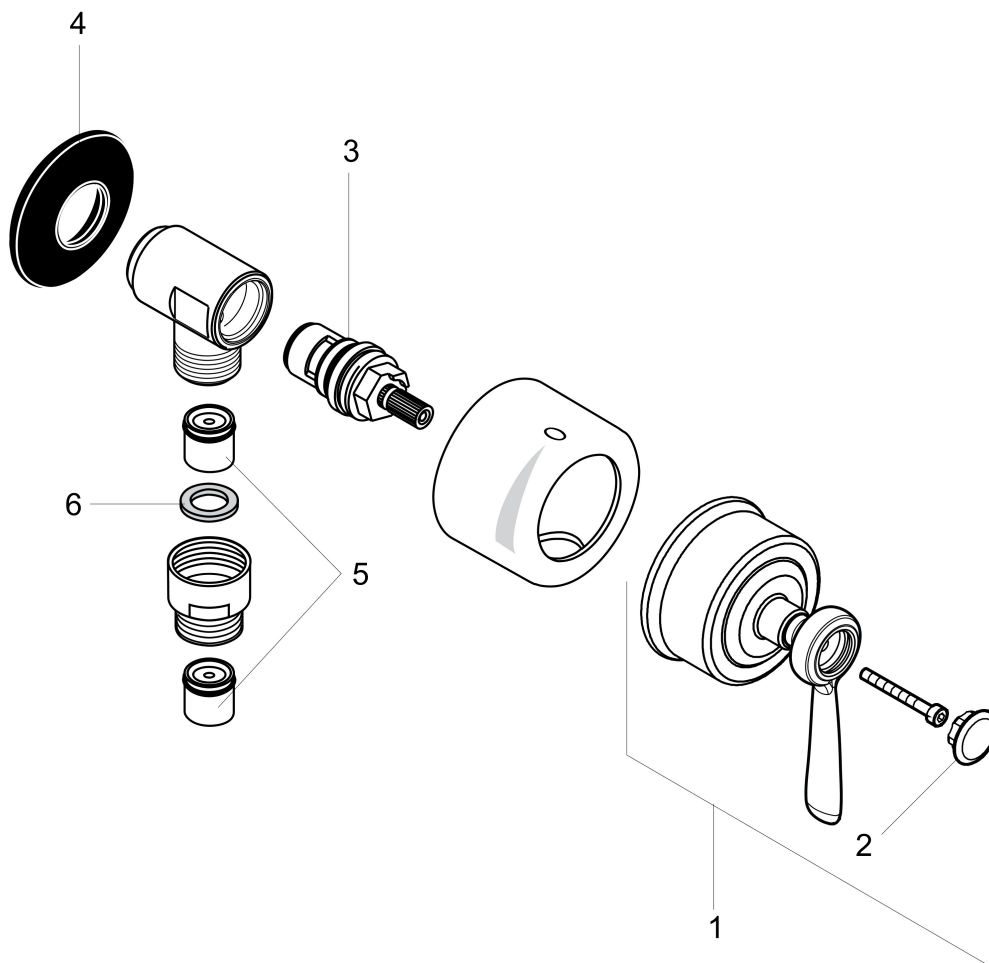

Brand	AXOR
Art. Name	AXOR Montreux Wall Outlet with Check Valves and Volume Control, Lever
Art. Nr.	Handle 16883001
Surface	Chrome
Pos.	1

Product Picture

Features

- Hose nut: for shower hoses with conical or cylindrical nut on both sides
- Volume control for 1 function

Drawing

Brand AXOR
Art. Name **AXOR Montreux** Wall Outlet with Check Valves and Volume Control, Lever Handle
Art. Nr. 16883001
Surface Chrome
Pos. 1

Spare Parts Drawings for build year: >04/08

Brand AXOR
Art. Name **AXOR Montreux** Wall Outlet with Check Valves and Volume Control, Lever
Handle
Art. Nr. 16883001
Surface Chrome
Pos. 1

Spare parts list for build year: >04/08

Pos.	Description	Article number
1	handle	16693000
2	set of screw covers, cold / hot water / neutral	97987000
3	shut off unit right closing	96350000
4	support element	98557000
5	set of non return valves DW 15	94074000
6	flat seal	97674000