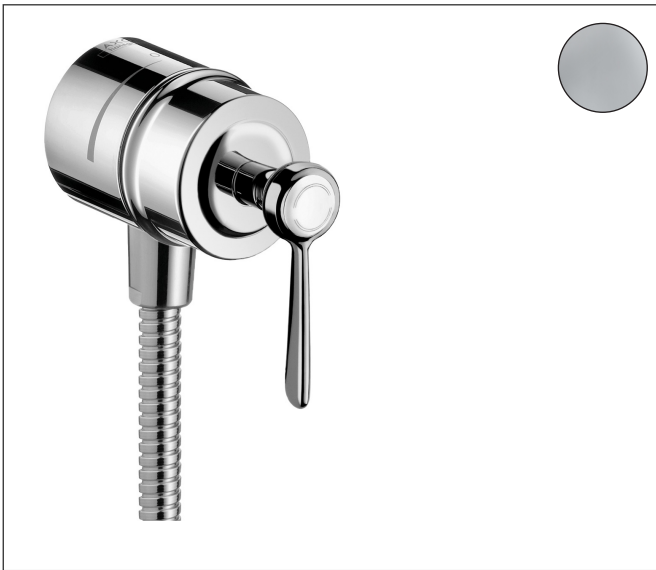

Brand	AXOR
Art. Name	AXOR Montreux Wall Outlet with Check Valves and Volume Control, Lever
Art. Nr.	Handle 16883001
Surface	Chrome
Pos.	1

Product Picture

Features

- Hose nut: for shower hoses with conical or cylindrical nut on both sides
- Volume control for 1 function

Drawing

Brand AXOR
Art. Name **AXOR Montreux** Wall Outlet with Check Valves and Volume Control, Lever Handle
Art. Nr. 16883001
Surface Chrome
Pos. 1

Spare Parts Drawings for build year: >04/08

Brand AXOR
Art. Name **AXOR Montreux** Wall Outlet with Check Valves and Volume Control, Lever
Handle
Art. Nr. 16883001
Surface Chrome
Pos. 1

Spare parts list for build year: >04/08

Pos.	Description	Article number
1	handle	16693000
2	set of screw covers, cold / hot water / neutral	97987000
3	shut off unit right closing	96350000
4	support element	98557000
5	set of non return valves DW 15	94074000
6	flat seal	97674000