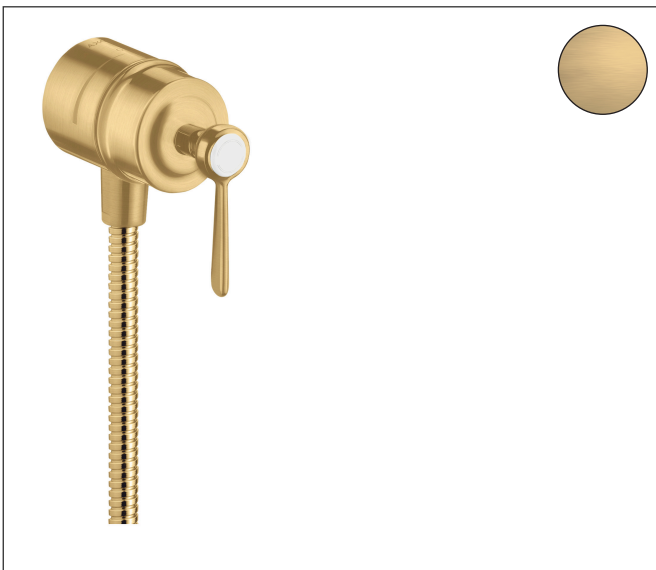

Brand AXOR
Art. Name **AXOR Montreux** Wall Outlet with Check Valves and Volume Control, Lever Handle
Art. Nr. 16883251
Surface Brushed Gold Optic
Pos. 1

Product Picture

Features

- Hose nut: for shower hoses with conical or cylindrical nut on both sides
- Volume control for 1 function